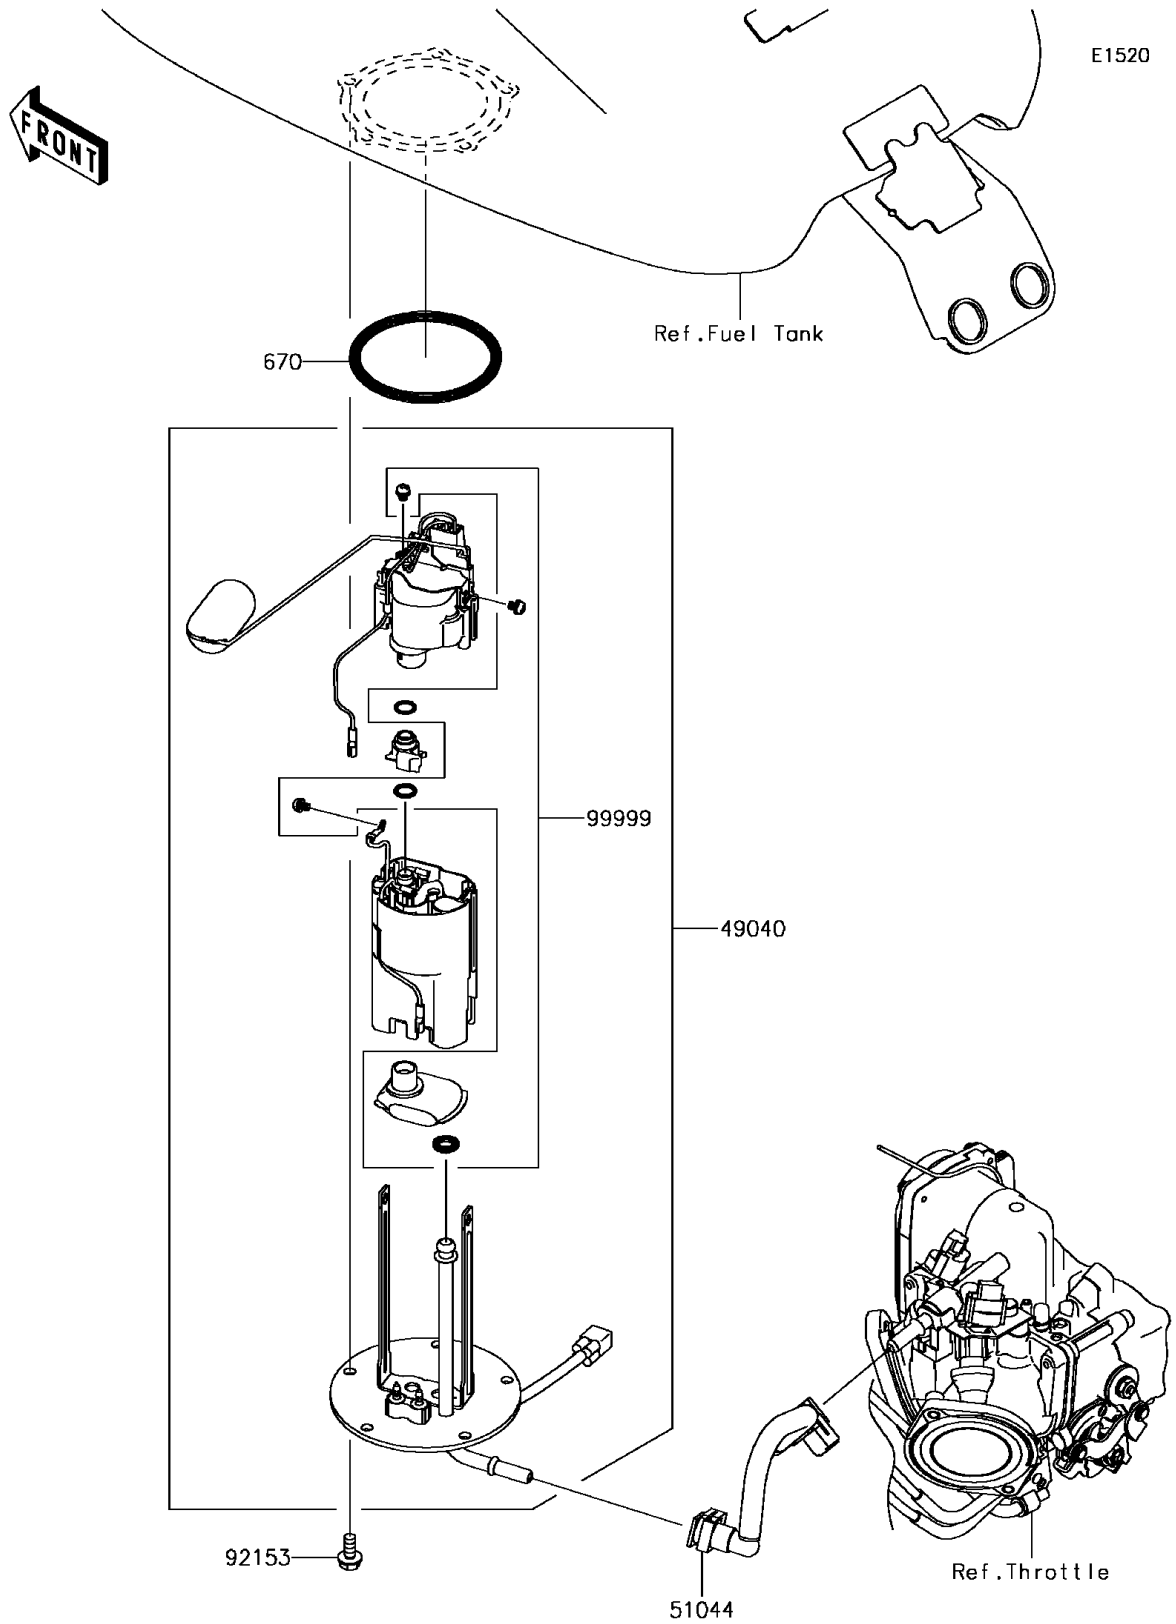

2016 VULCAN® 1700 VOYAGER® ABS

PARTS DIAGRAM

Fuel Pump

2016 VULCAN® 1700 VOYAGER® ABS

Kawasaki
Let the Good Times Roll®

PARTS LIST

Fuel Pump

ITEM NAME	PART NUMBER	QUANTITY
-----------	-------------	----------
