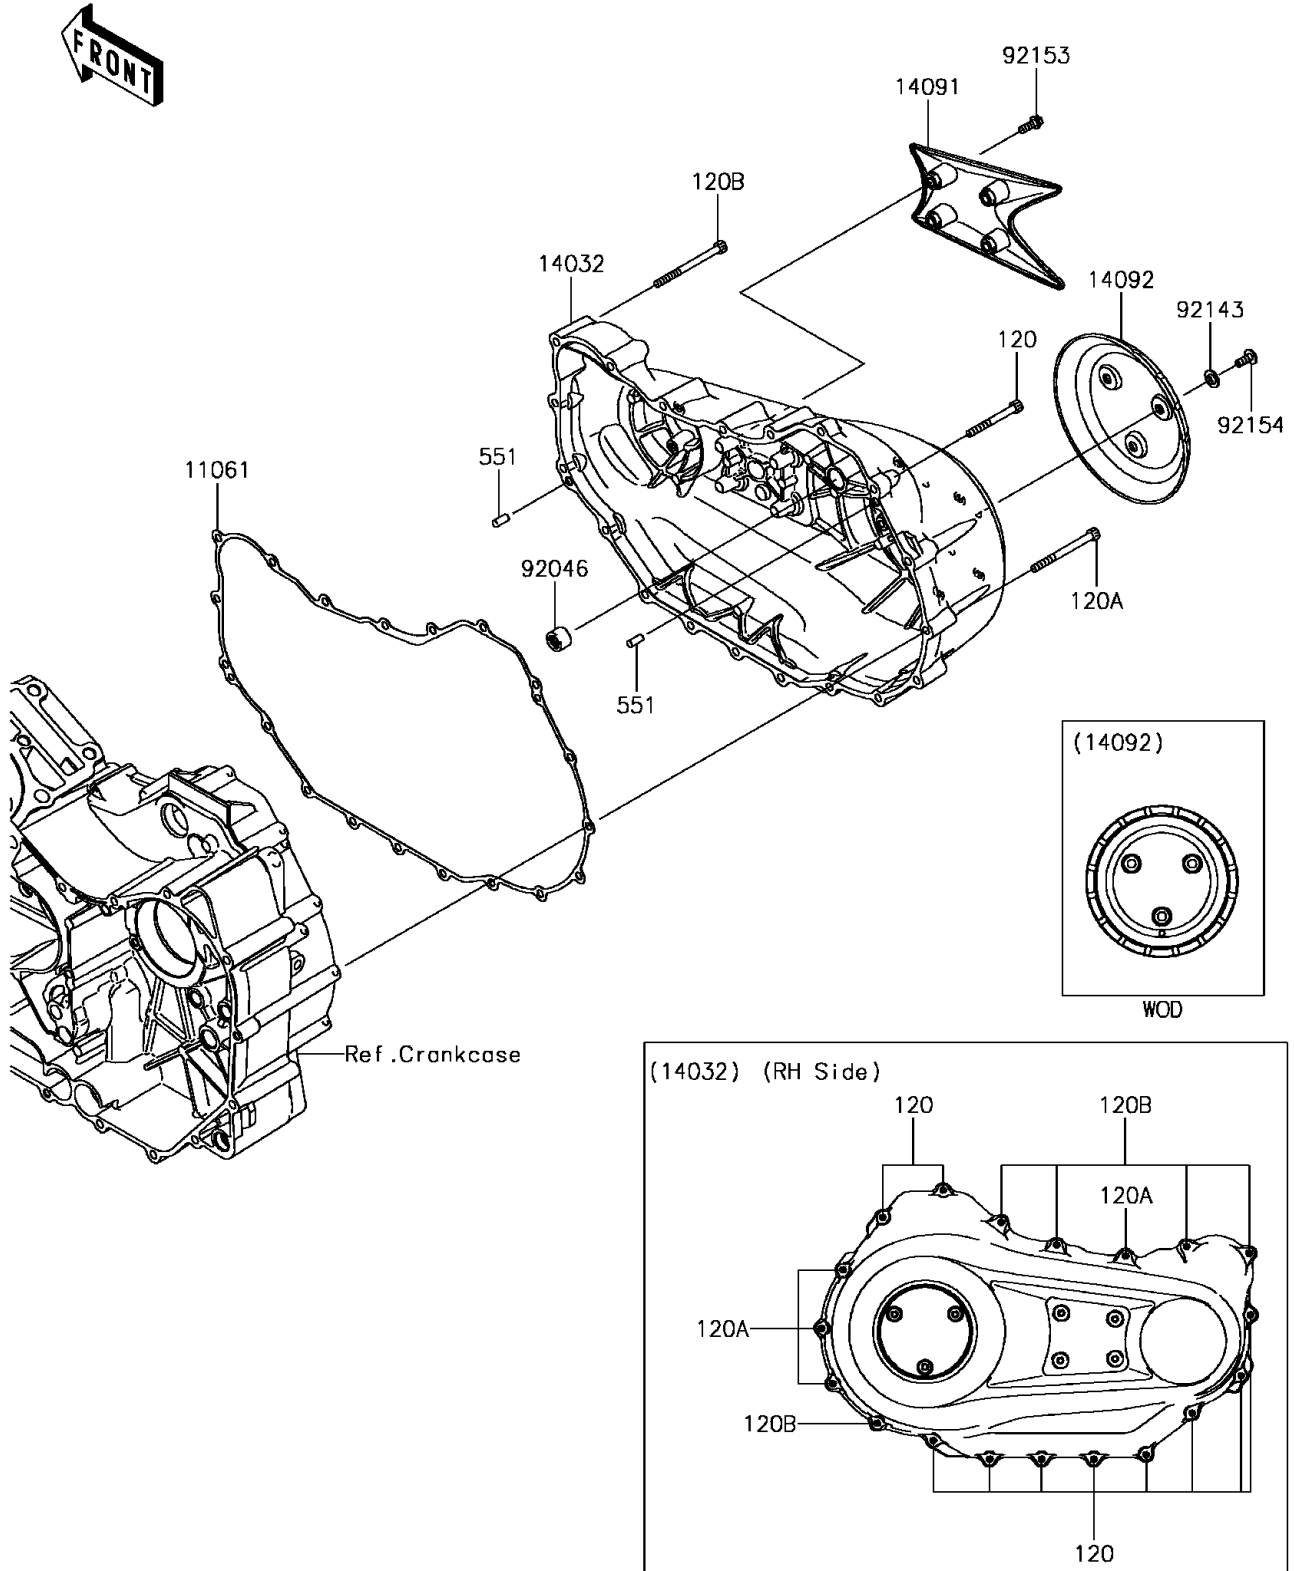

2016 VULCAN® 1700 VOYAGER® ABS

PARTS DIAGRAM

Right Engine Cover(s)

E1436

2016 VULCAN® 1700 VOYAGER® ABS

Kawasaki
Let the Good Times Roll®

PARTS LIST

Right Engine Cover(s)

ITEM NAME

PART NUMBER

QUANTITY
