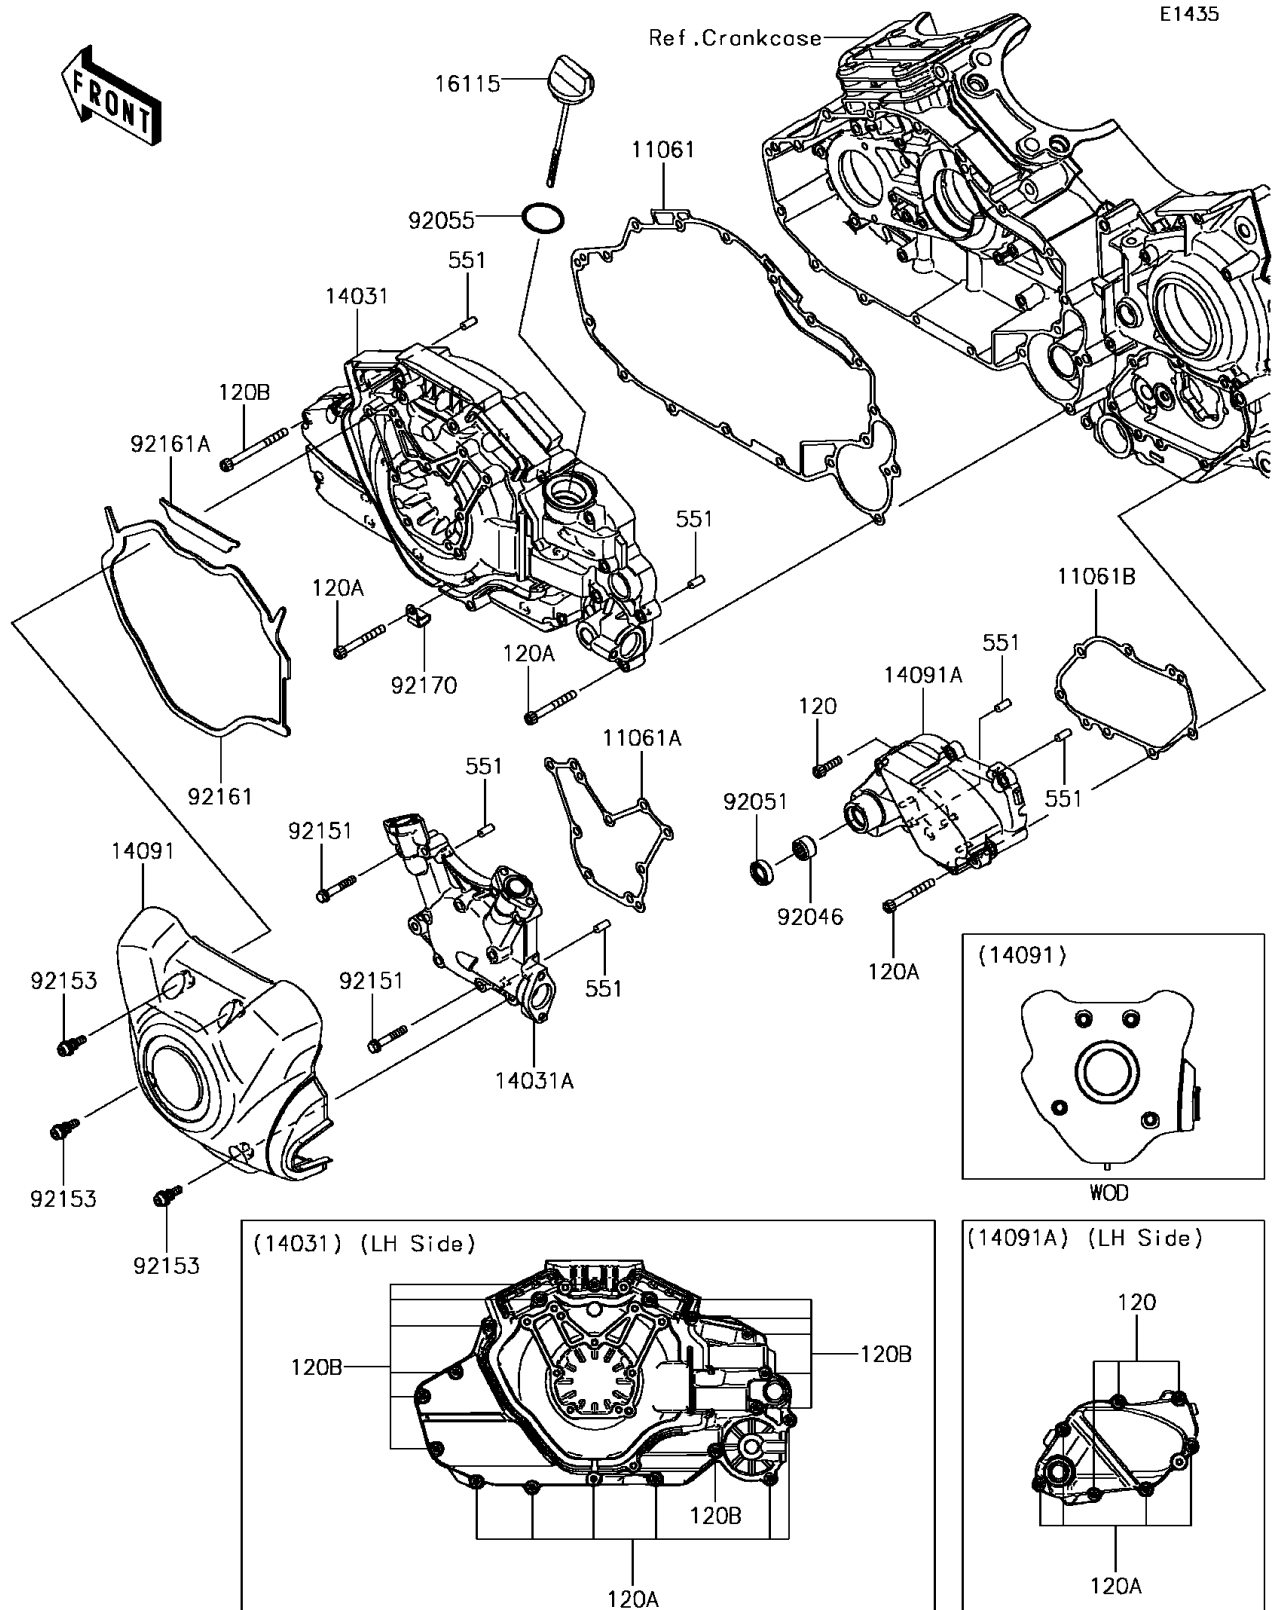

2016 VULCAN® 1700 VOYAGER® ABS

PARTS DIAGRAM Left Engine Cover(s)

2016 VULCAN® 1700 VOYAGER® ABS

Kawasaki
Let the Good Times Roll®

PARTS LIST

Left Engine Cover(s)

ITEM NAME

PART NUMBER

QUANTITY
