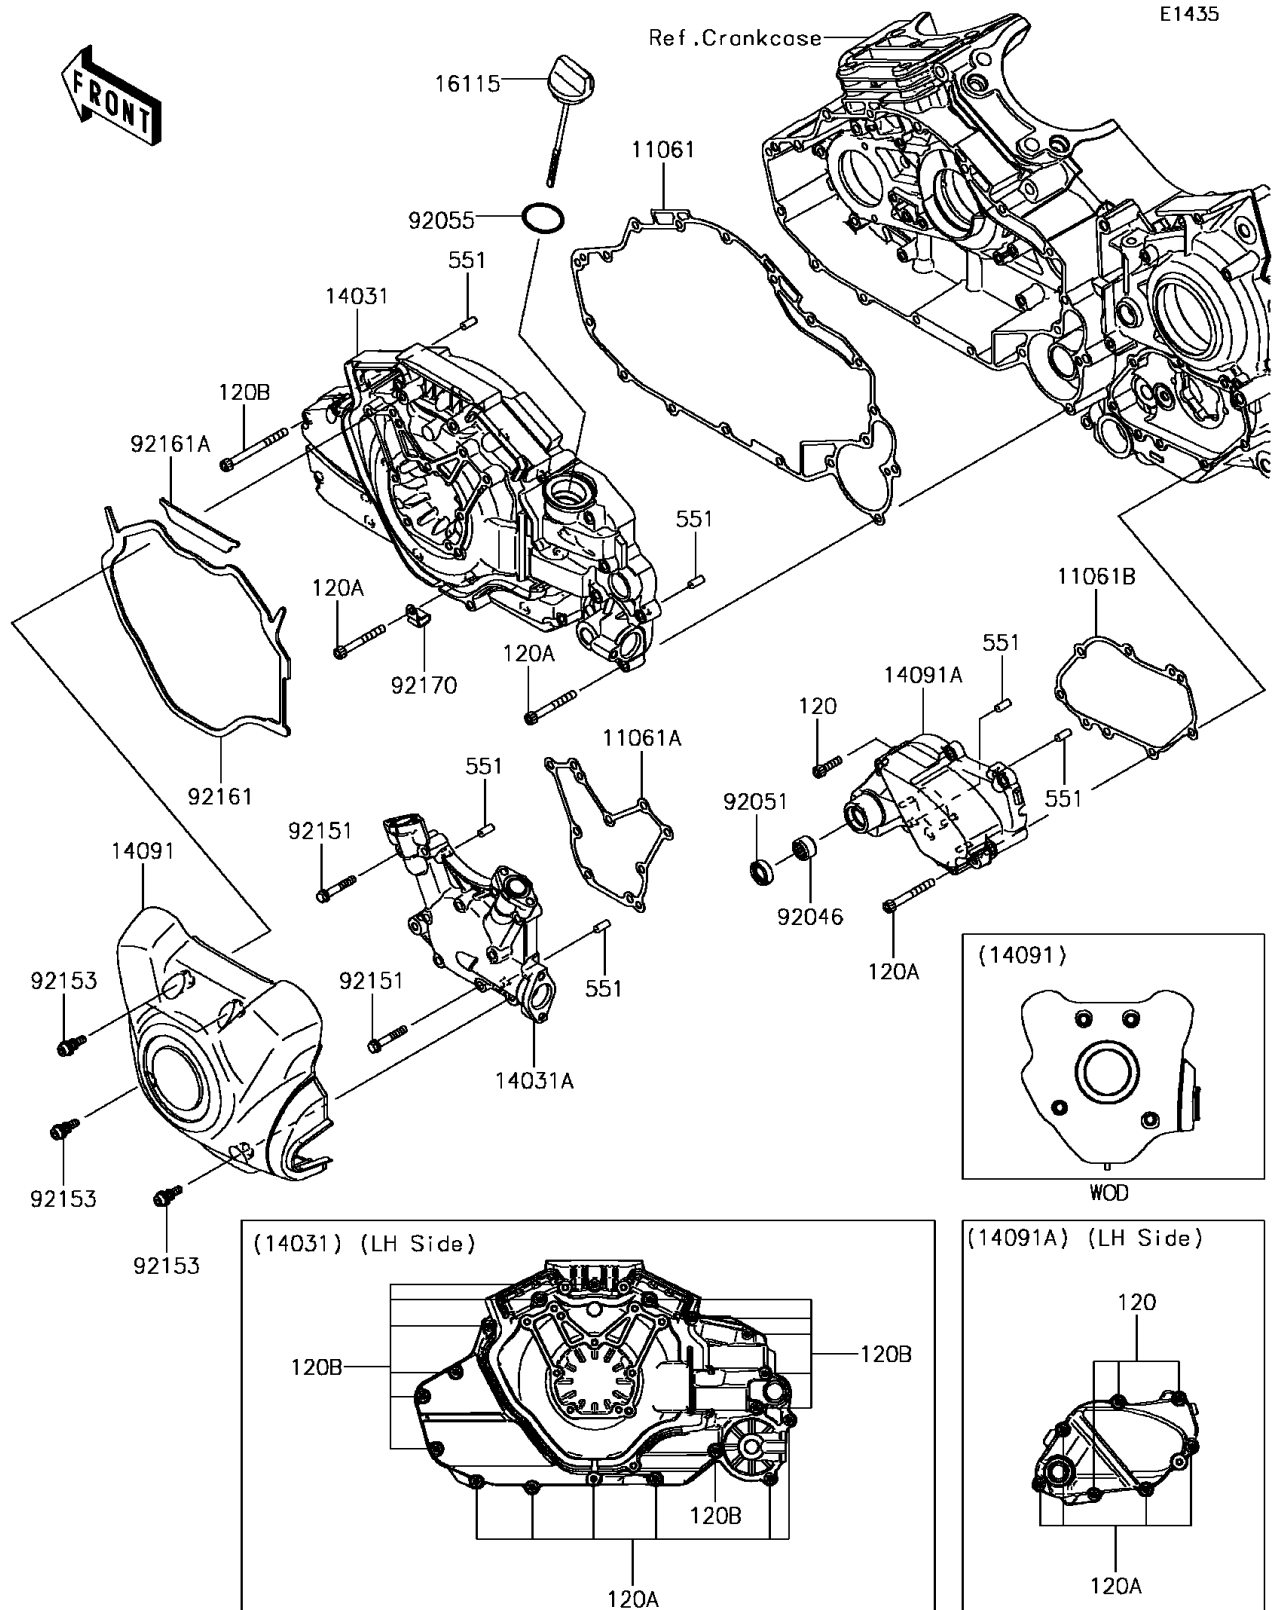

2013 VULCAN® 1700 VOYAGER® ABS

PARTS DIAGRAM Left Engine Cover(s)

2013 VULCAN® 1700 VOYAGER® ABS

Kawasaki
Let the Good Times Roll®

PARTS LIST

Left Engine Cover(s)

ITEM NAME

PART NUMBER

QUANTITY
