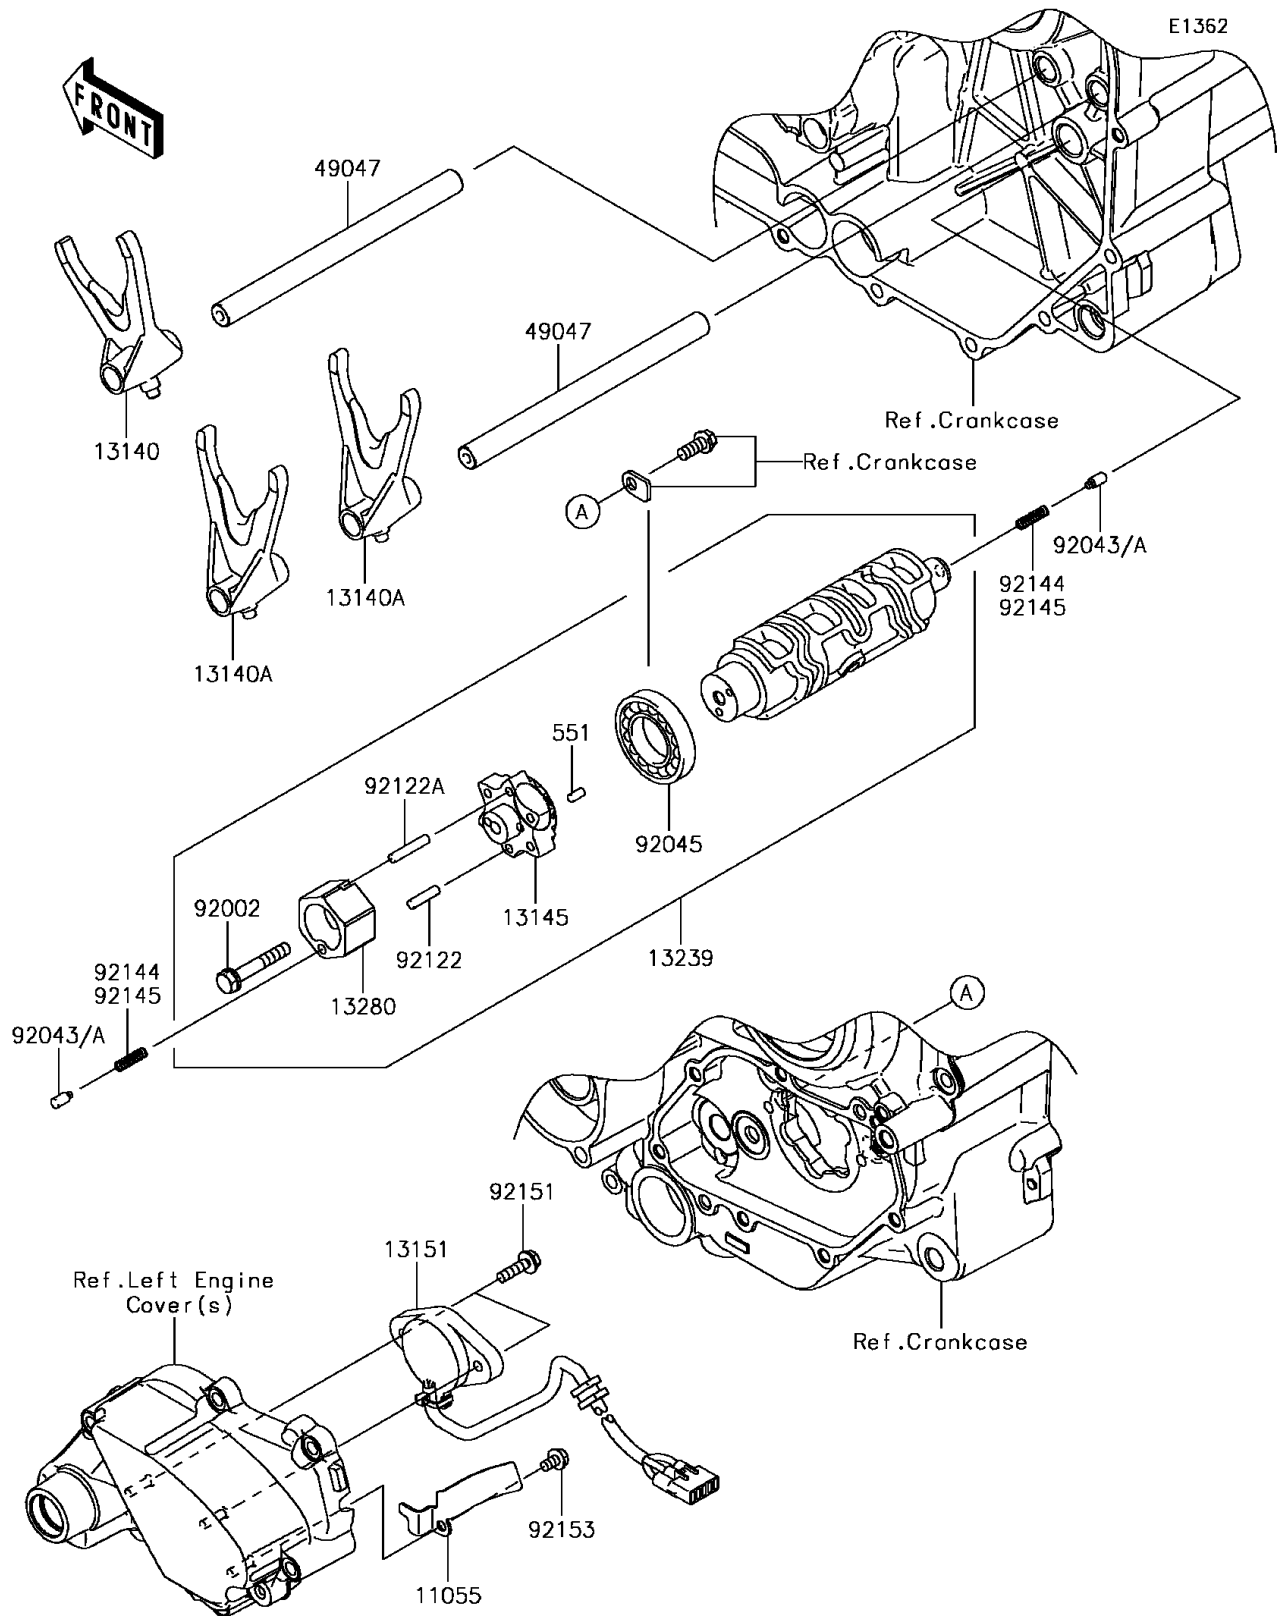

2016 VULCAN® 1700 VOYAGER® ABS

PARTS DIAGRAM

Gear Change Drum/Shift Fork(s)

2016 VULCAN® 1700 VOYAGER® ABS

Kawasaki
Let the Good Times Roll®

PARTS LIST

Gear Change Drum/Shift Fork(s)

ITEM NAME

PART NUMBER

QUANTITY
