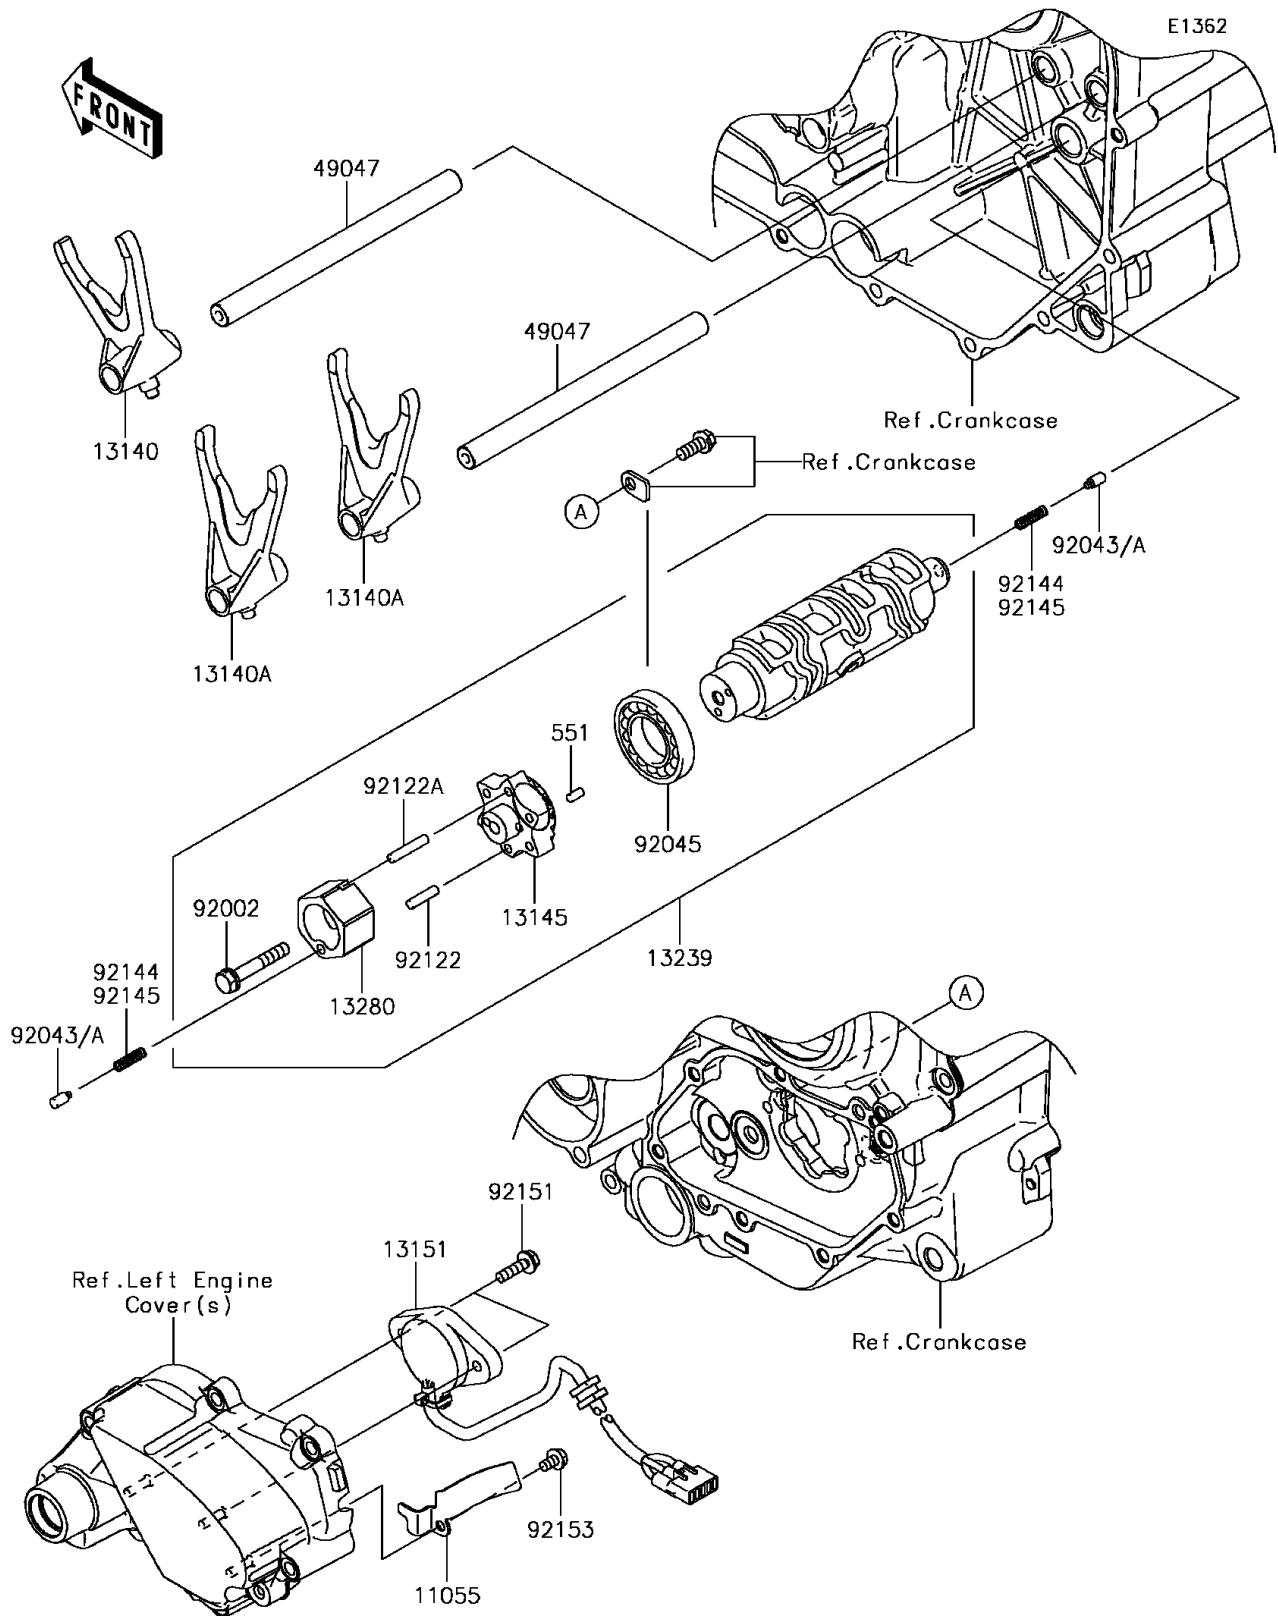

2015 Vulcan 1700 Voyager ABS

PARTS DIAGRAM

Gear Change Drum/Shift Fork(s)

2015 Vulcan 1700 Voyager ABS

PARTS LIST

Gear Change Drum/Shift Fork(s)

ITEM NAME	PART NUMBER	QUANTITY
-----------	-------------	----------
