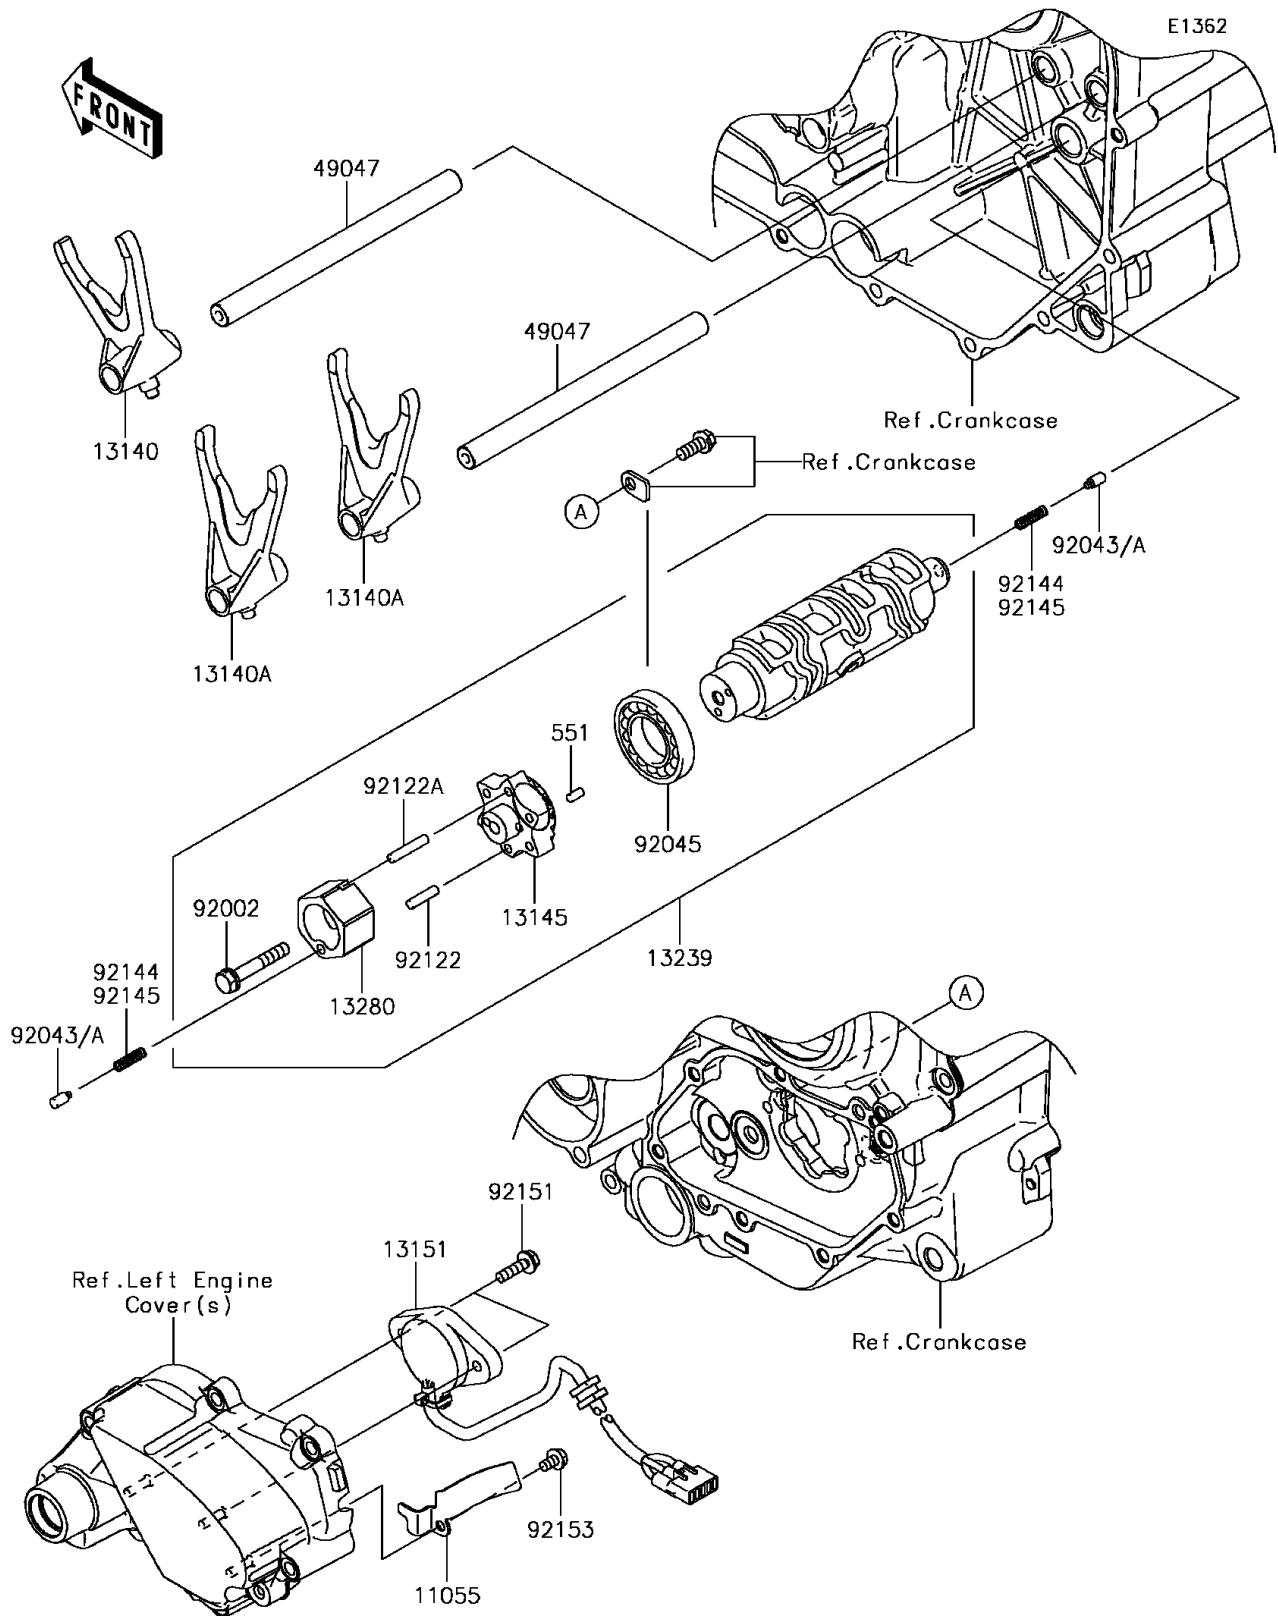

2013 VULCAN® 1700 VOYAGER® ABS

PARTS DIAGRAM

Gear Change Drum/Shift Fork(s)

2013 VULCAN® 1700 VOYAGER® ABS

PARTS LIST

Gear Change Drum/Shift Fork(s)

ITEM NAME

PART NUMBER

QUANTITY
