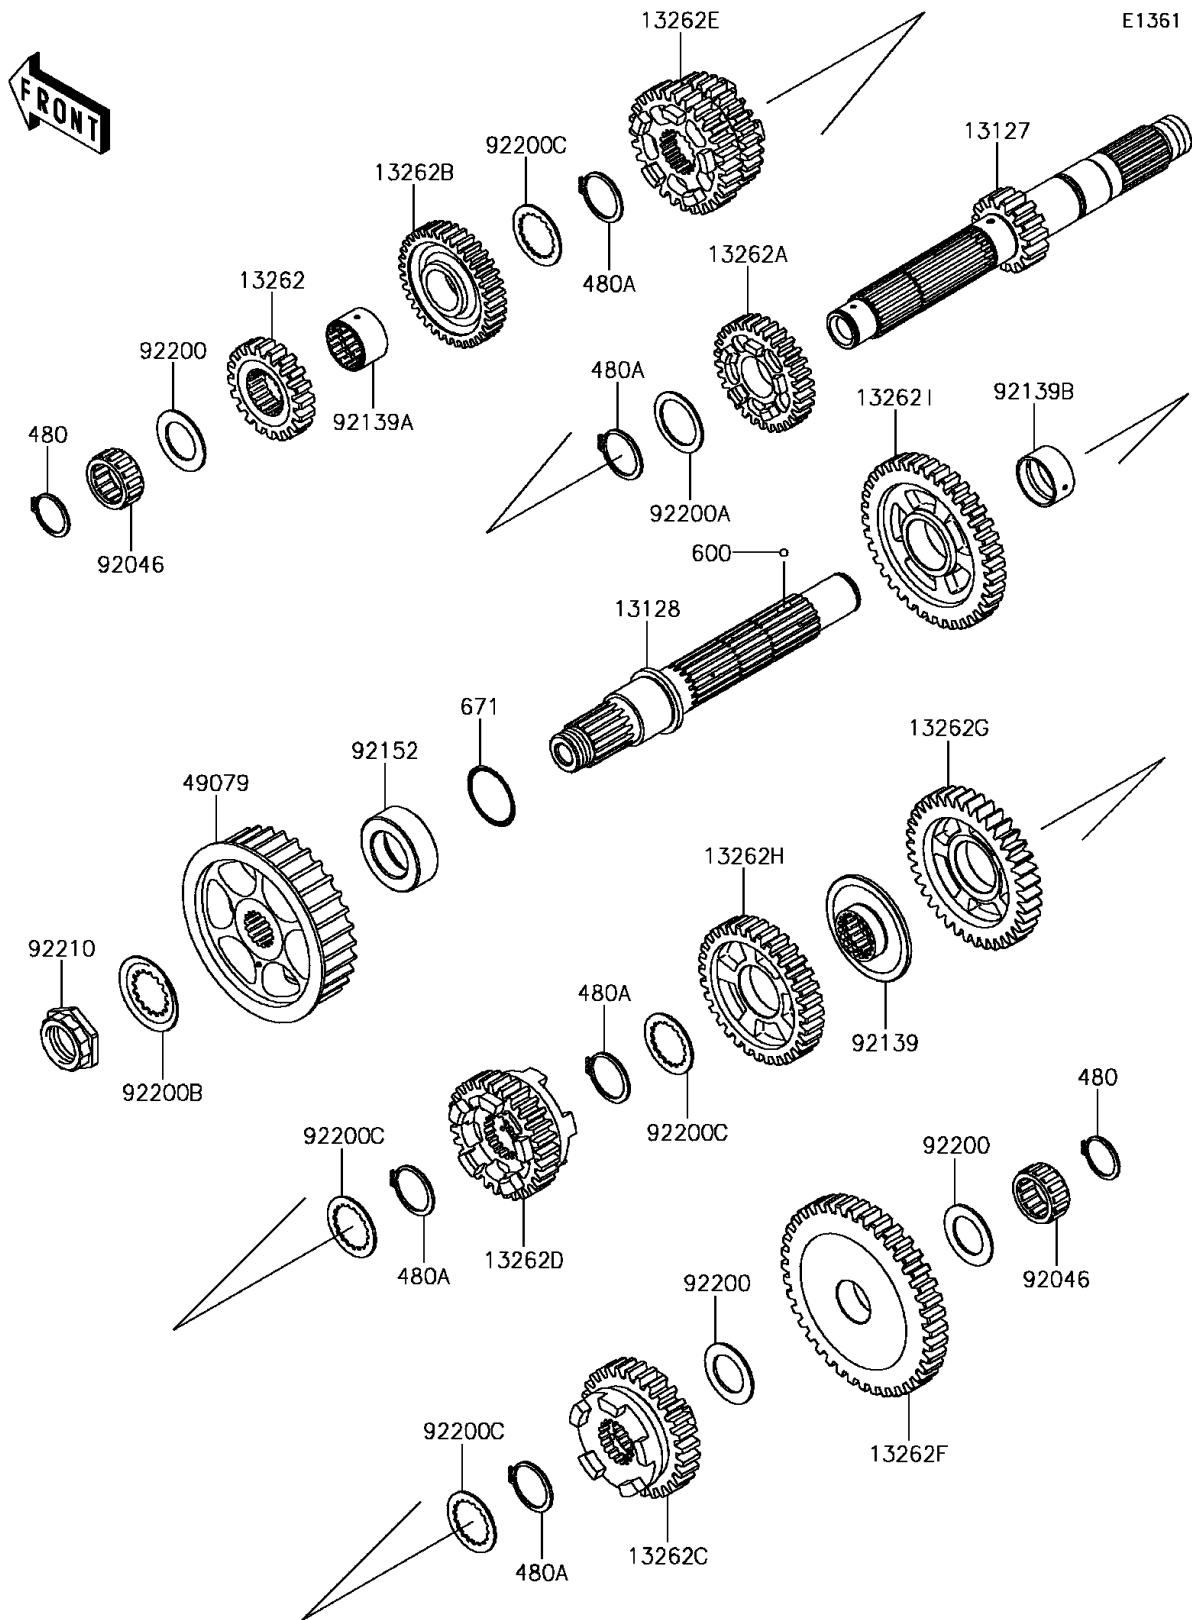

## PARTS DIAGRAM

# 2016 VULCAN® 1700 VOYAGER® ABS

**Kawasaki**  
Let the Good Times Roll®

## PARTS LIST

### Transmission

ITEM NAME	PART NUMBER	QUANTITY
-----------	-------------	----------

---