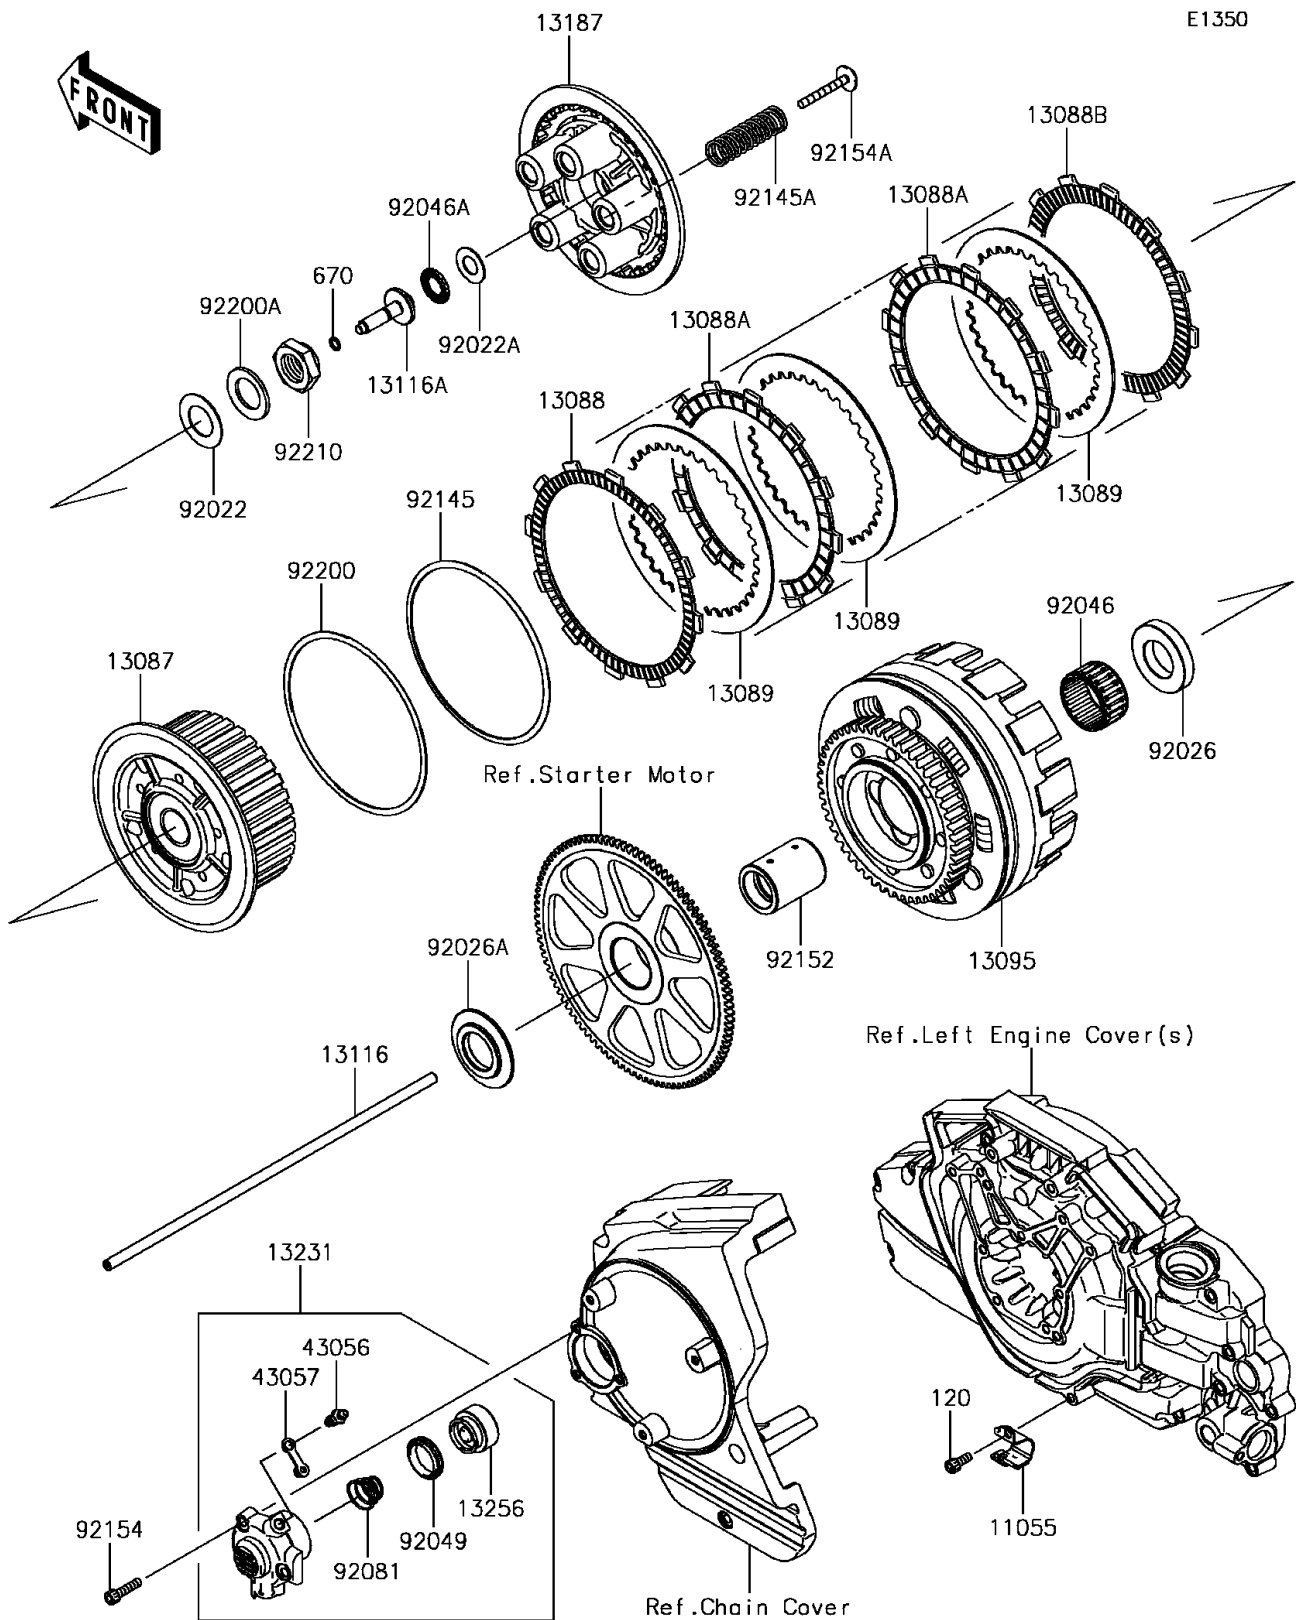

2016 VULCAN® 1700 VOYAGER® ABS

Kawasaki
Let the Good Times Roll®

PARTS DIAGRAM

Clutch

2016 VULCAN® 1700 VOYAGER® ABS

Kawasaki
Let the Good Times Roll®

PARTS LIST

Clutch

ITEM NAME	PART NUMBER	QUANTITY
-----------	-------------	----------
