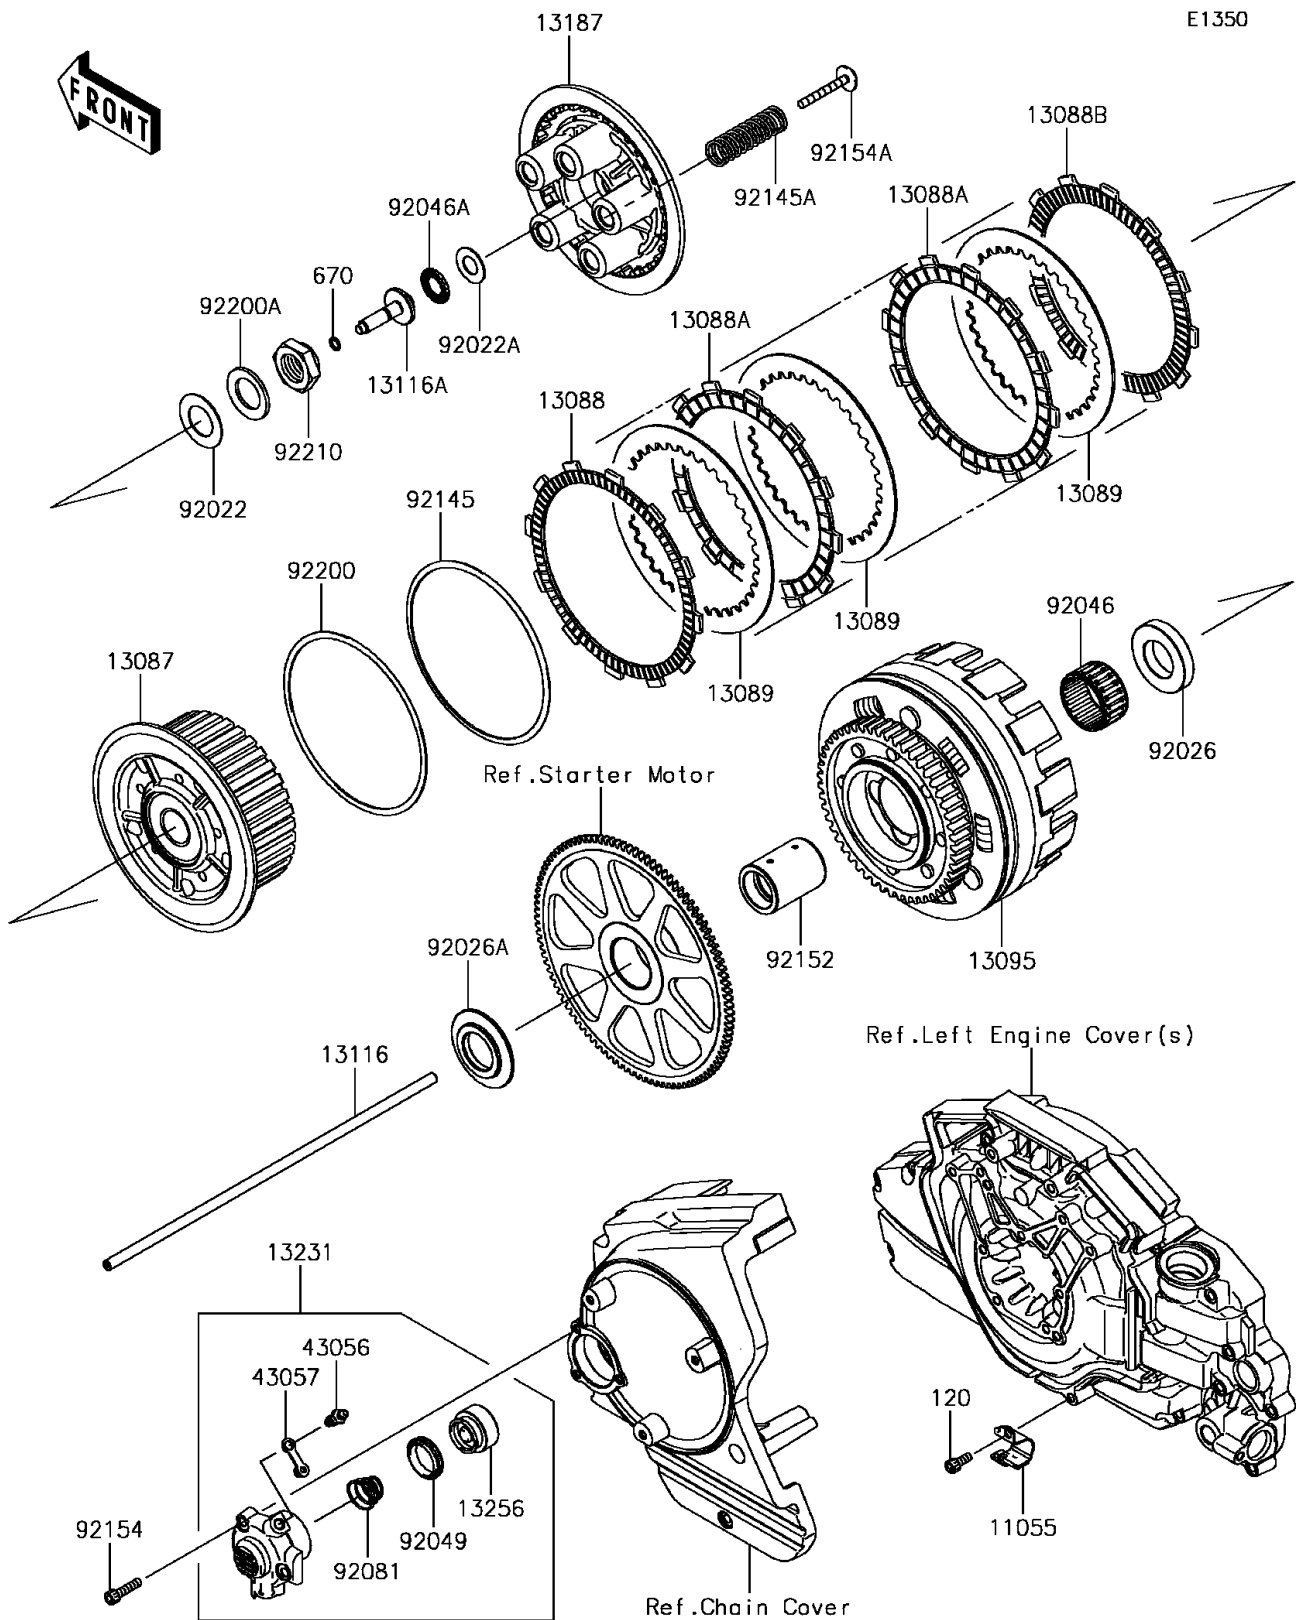

2015 Vulcan 1700 Voyager ABS

PARTS DIAGRAM

Clutch

2015 Vulcan 1700 Voyager ABS

PARTS LIST

Clutch

ITEM NAME

PART NUMBER

QUANTITY
