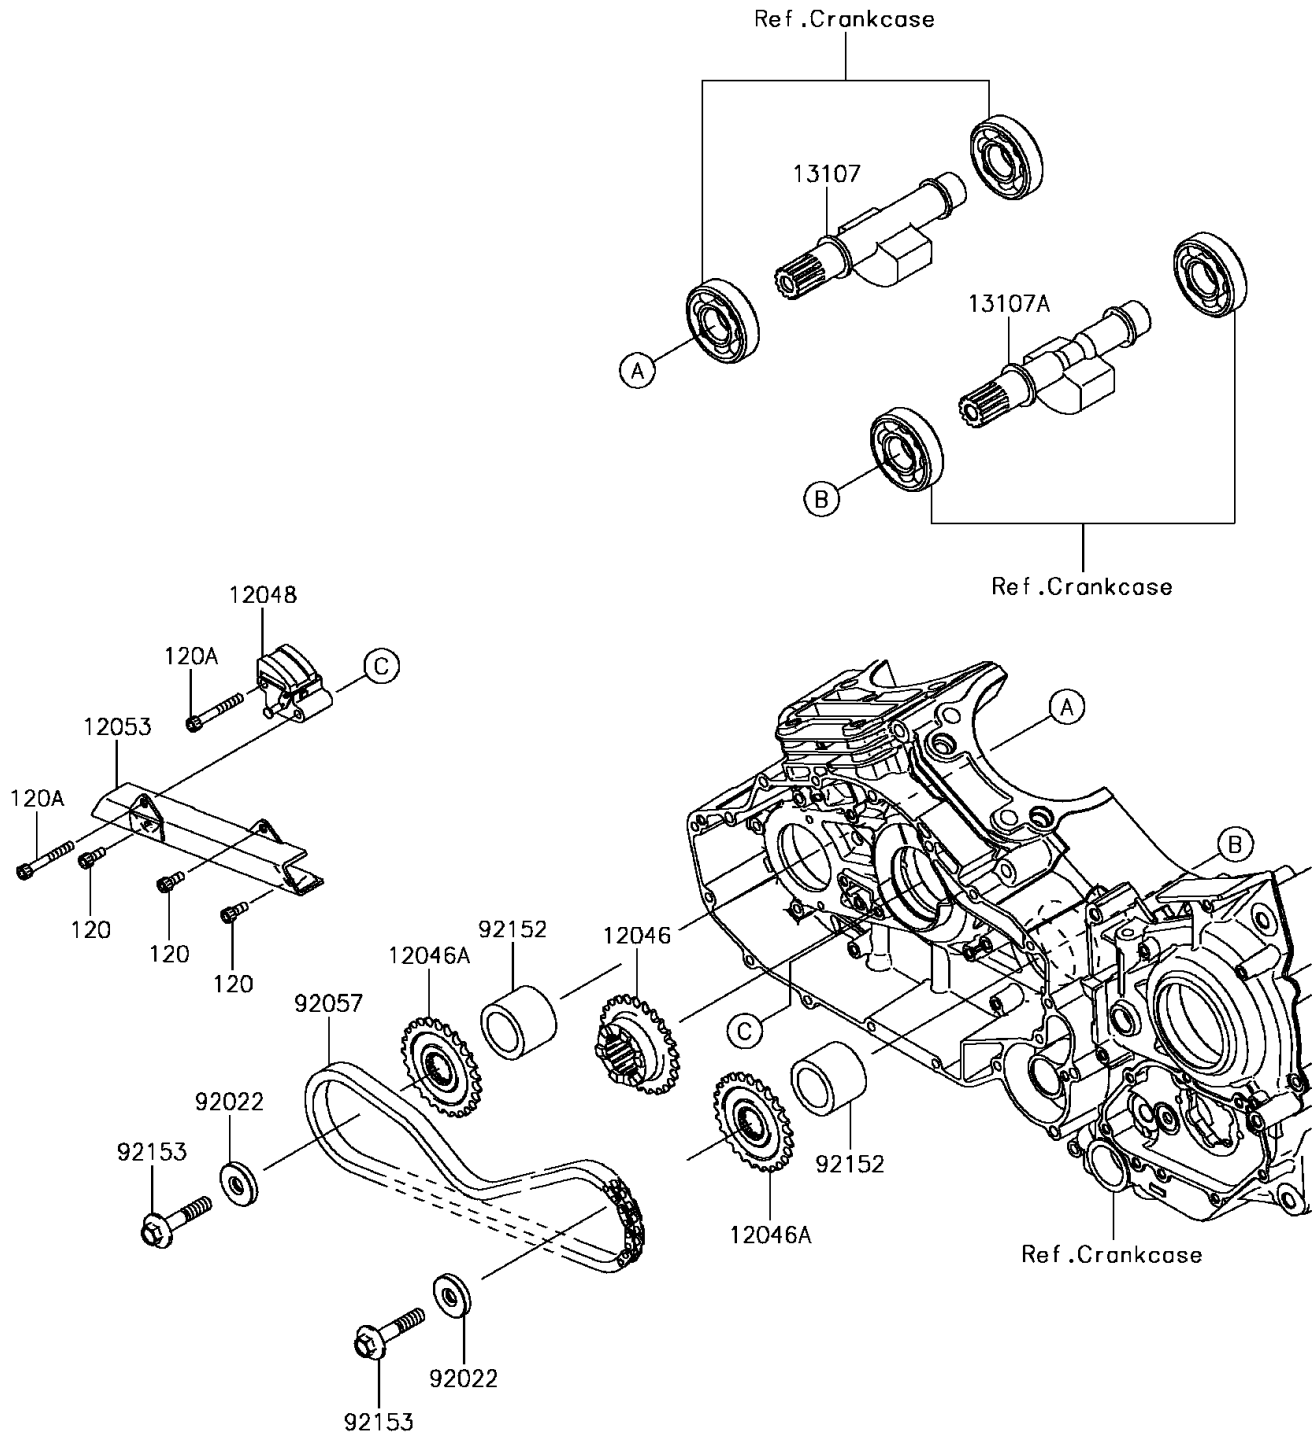

2015 Vulcan 1700 Voyager ABS

PARTS DIAGRAM

Balancer

E1323

2015 Vulcan 1700 Voyager ABS

PARTS LIST

Balancer

ITEM NAME

PART NUMBER

QUANTITY
