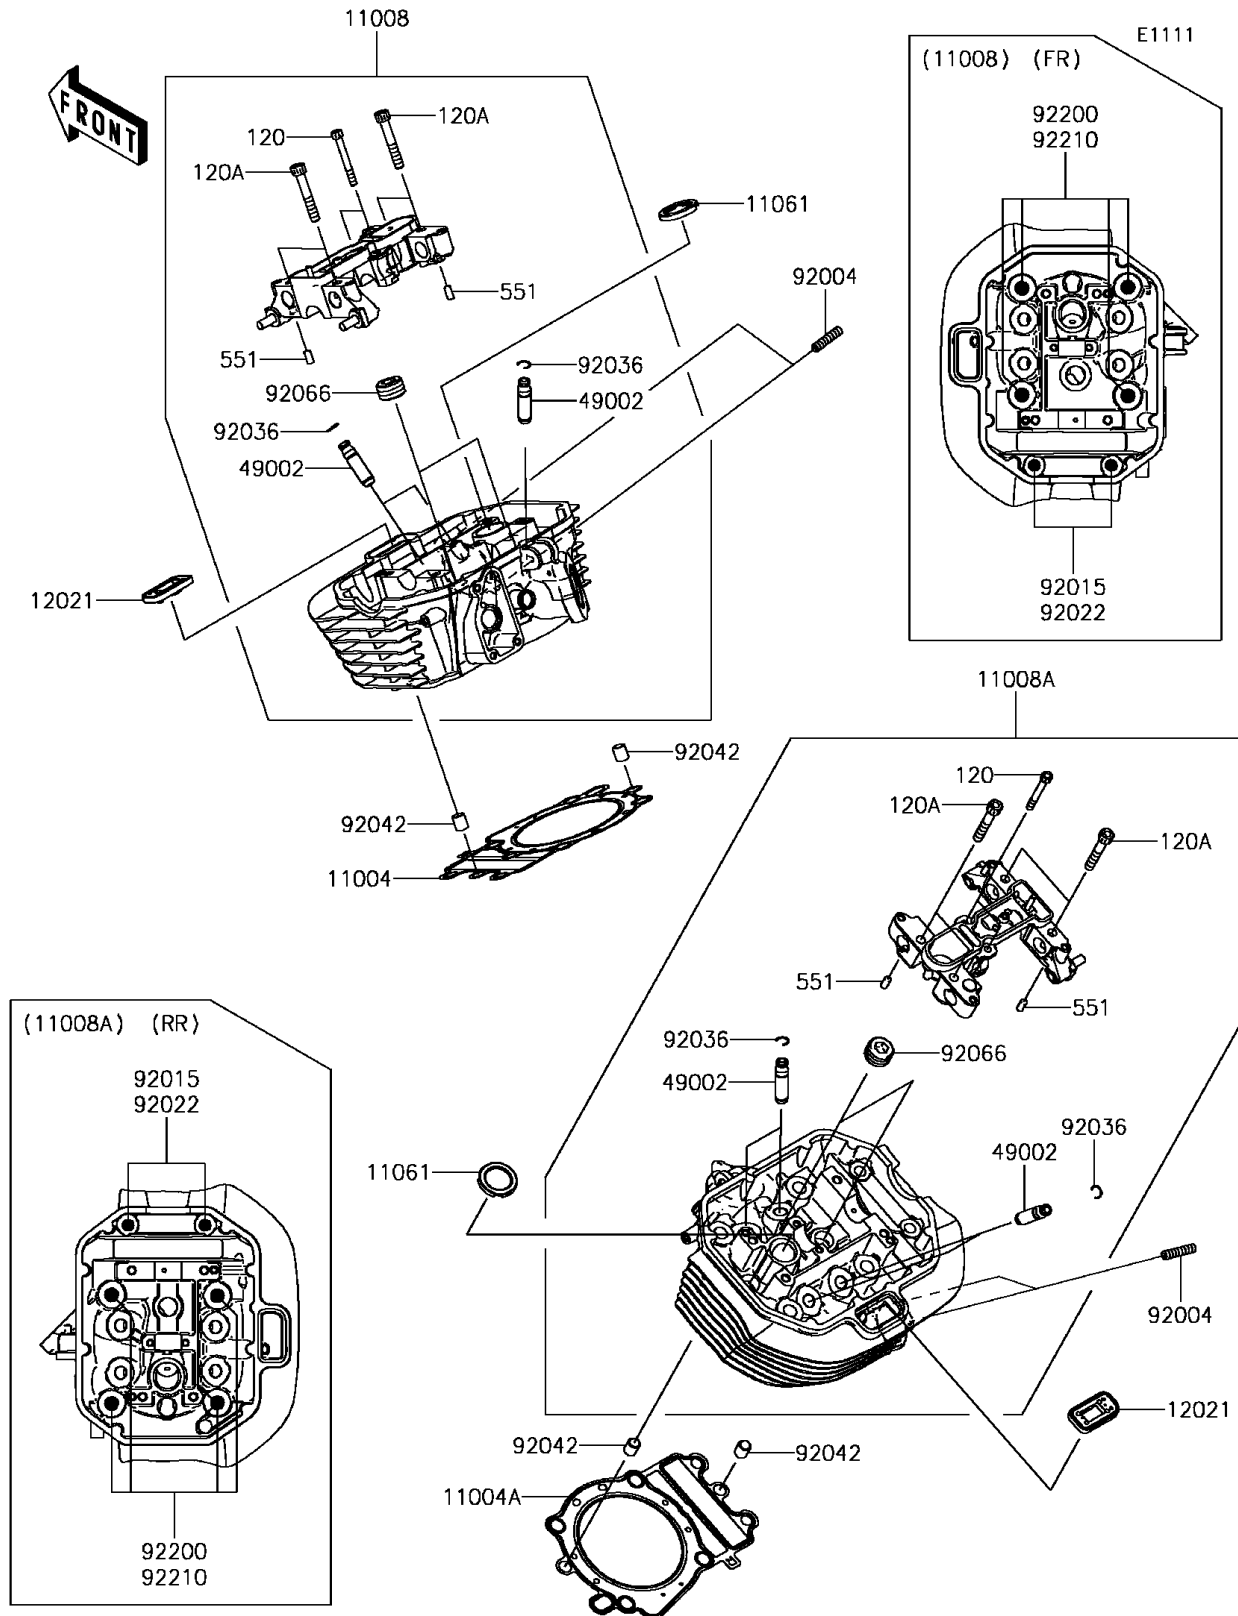

2016 VULCAN® 1700 VOYAGER® ABS

Kawasaki
Let the Good Times Roll®

PARTS DIAGRAM

Cylinder Head

2016 VULCAN® 1700 VOYAGER® ABS

Kawasaki
Let the Good Times Roll®

PARTS LIST

Cylinder Head

ITEM NAME	PART NUMBER	QUANTITY
-----------	-------------	----------
