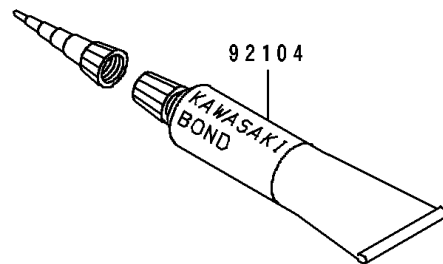

1995 KLR250

PARTS DIAGRAM

Owner's Tools

56007

F2810

1995 KLR250

PARTS LIST

Owner's Tools

Kawasaki

Let the Good Times Roll®

ITEM NAME

PART NUMBER

QUANTITY
