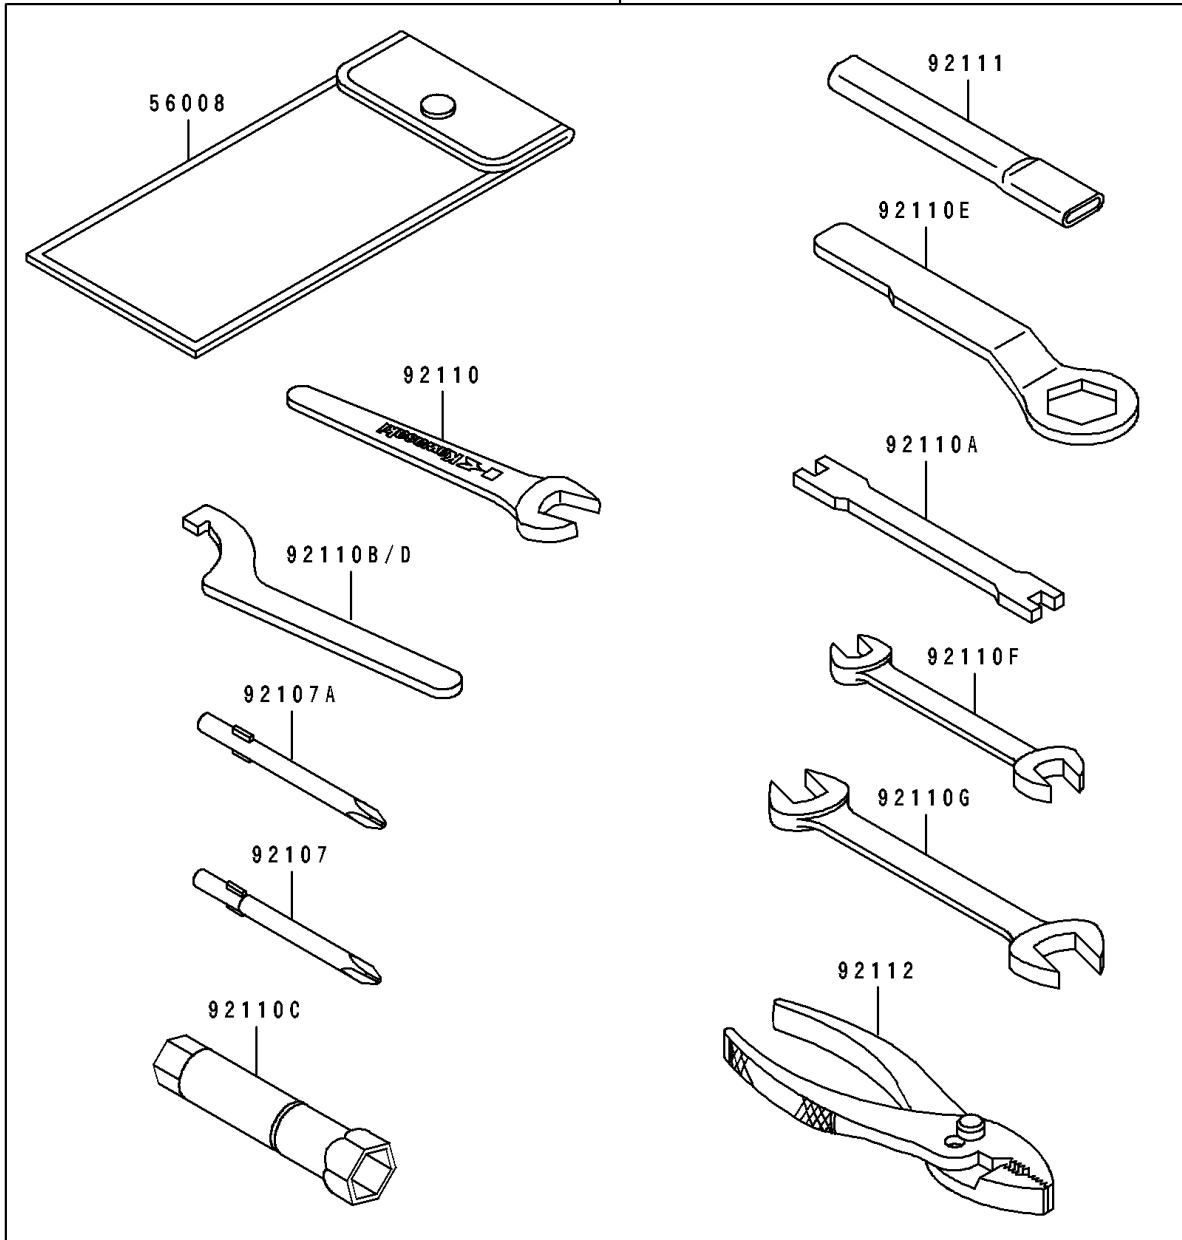

1995 KLR250

PARTS DIAGRAM

Owner's Tools

56007

F2810

1995 KLR250

PARTS LIST

Owner's Tools

Kawasaki

Let the Good Times Roll®

ITEM NAME

PART NUMBER

QUANTITY
