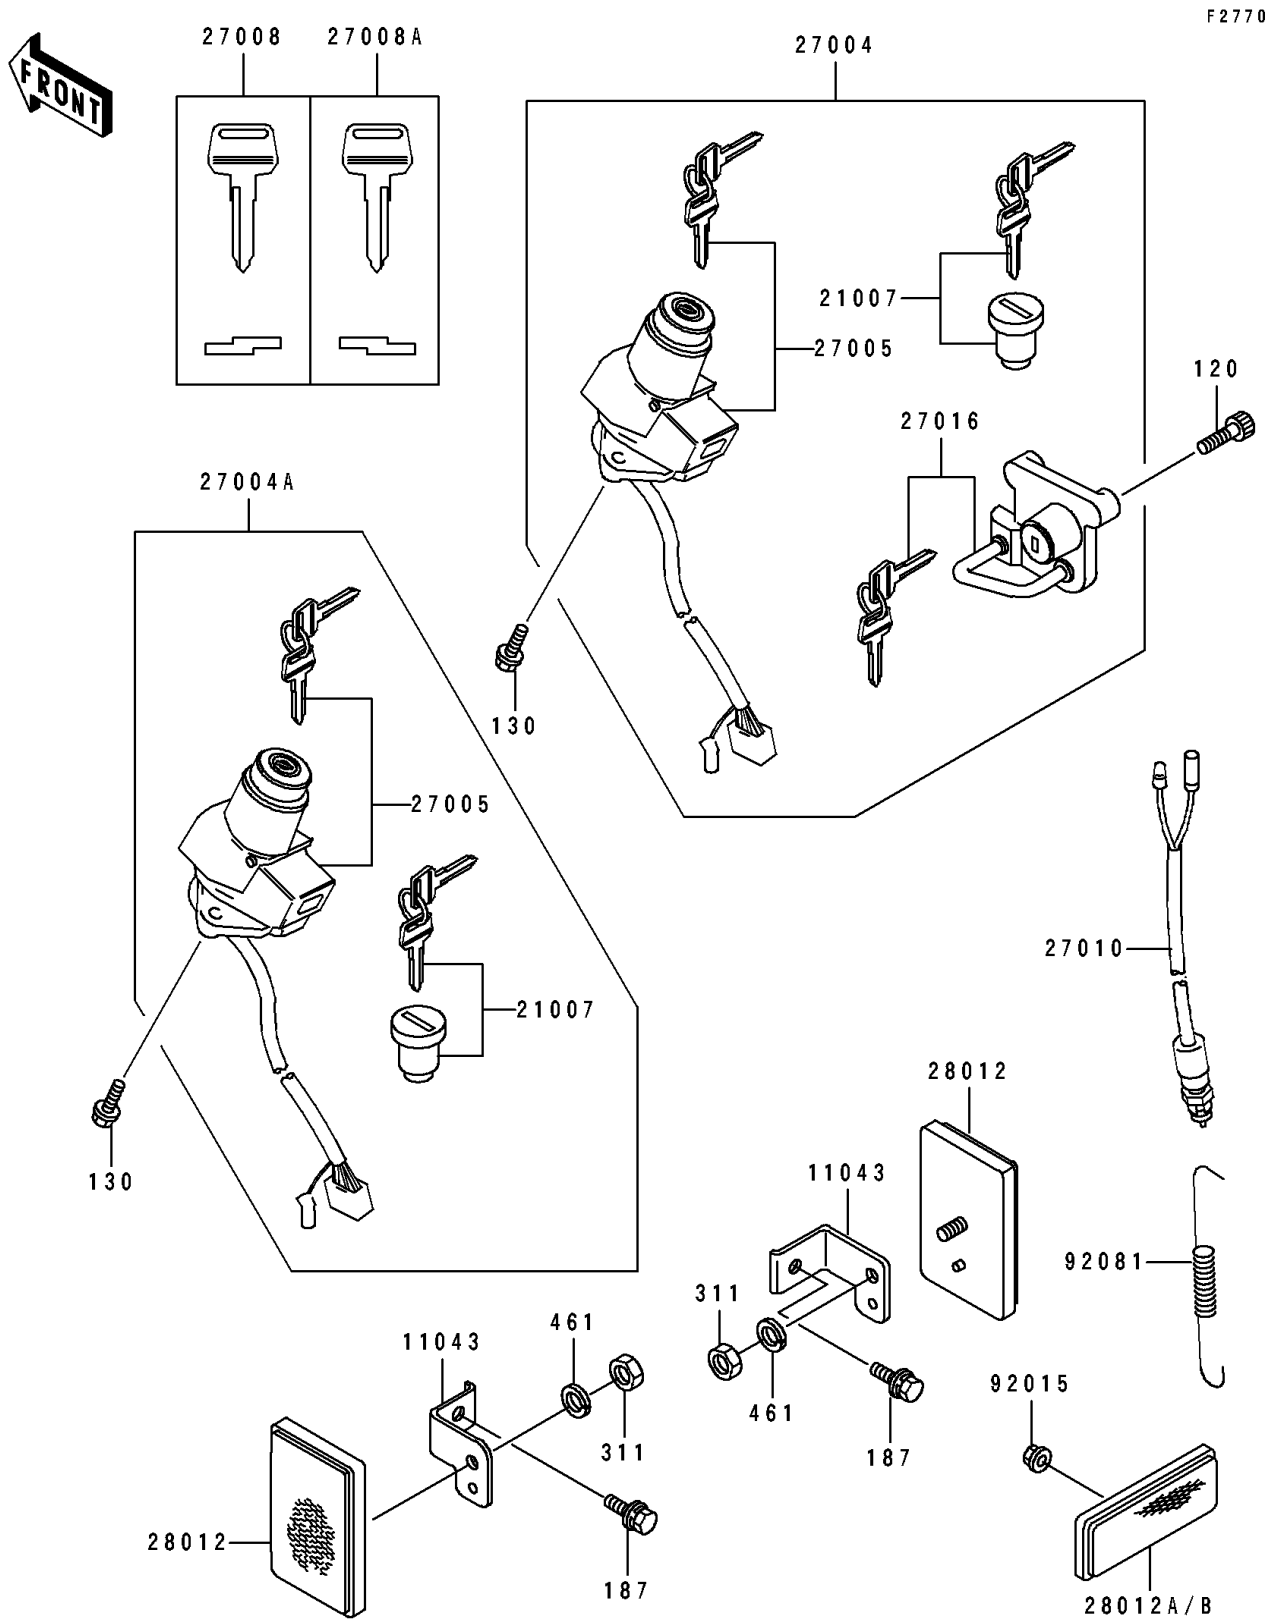

1995 KLR250

PARTS DIAGRAM

Ignition Switch

1995 KLR250

PARTS LIST

Ignition Switch

ITEM NAME

PART NUMBER

QUANTITY
