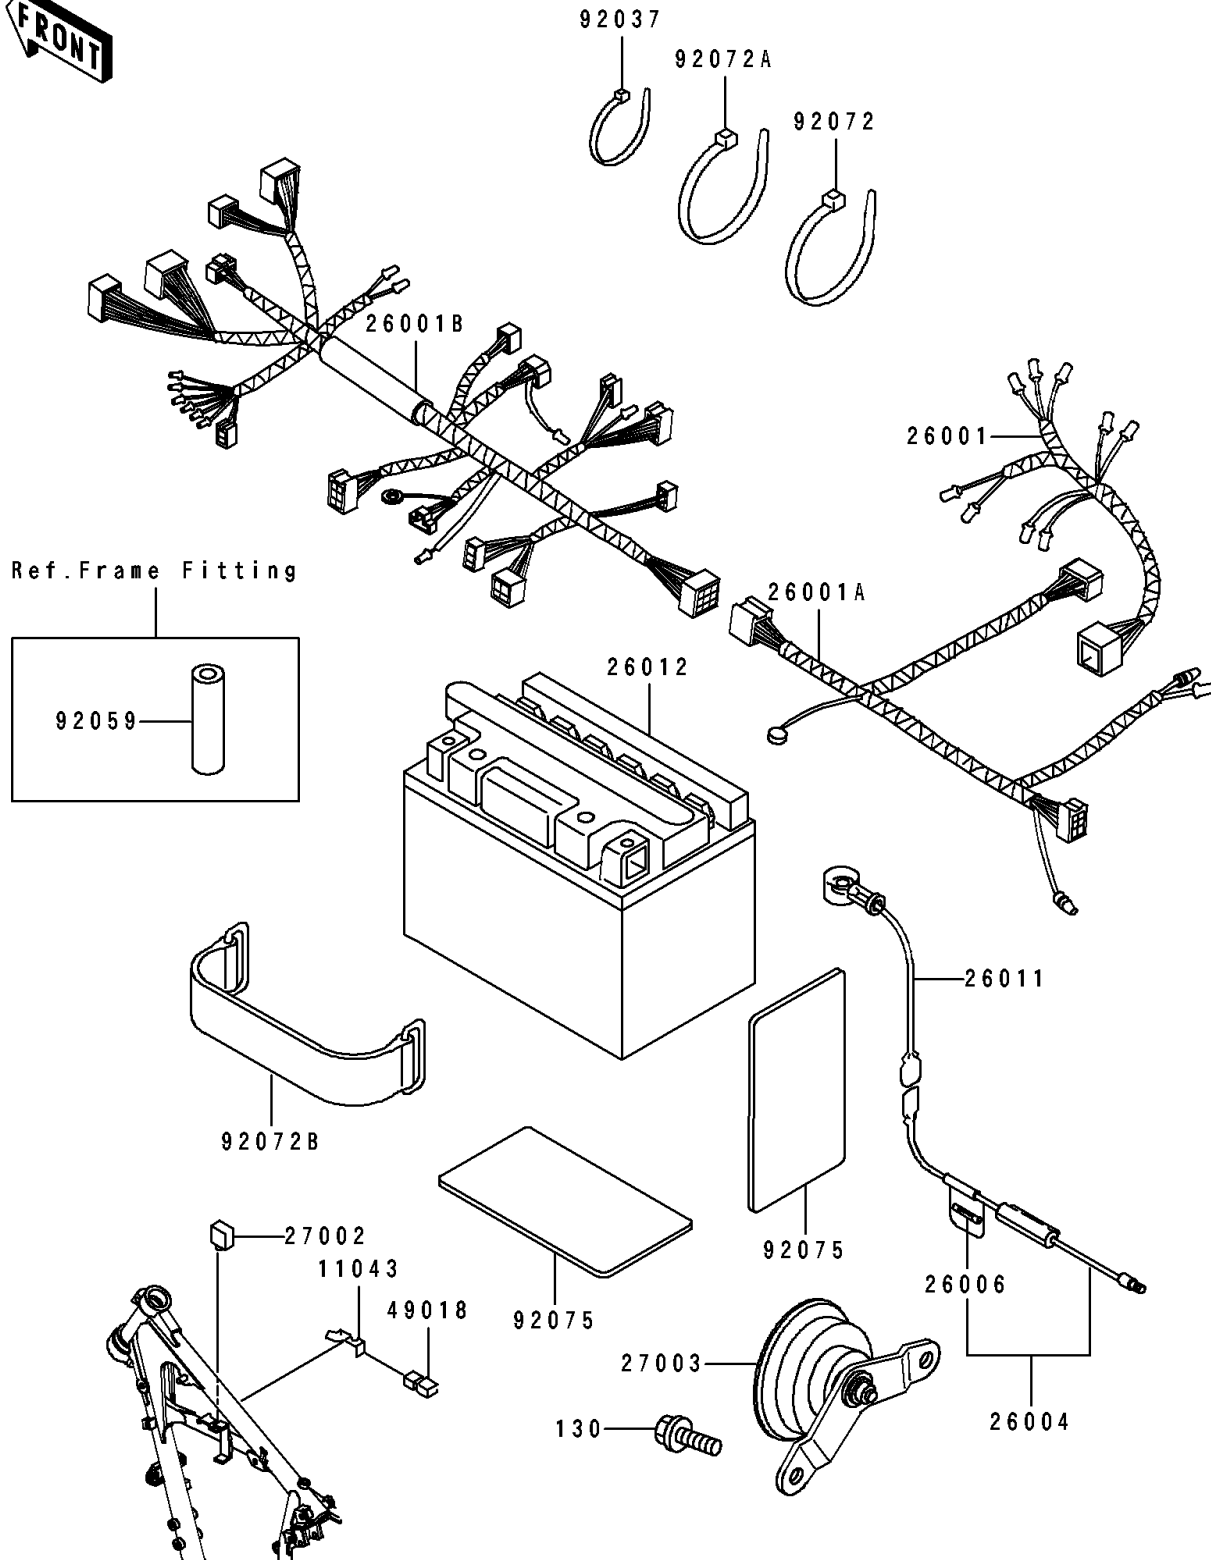

1995 KLR250

PARTS DIAGRAM

Chassis Electrical Equipment

F2760

1995 KLR250

PARTS LIST

Chassis Electrical Equipment

ITEM NAME

PART NUMBER

QUANTITY
