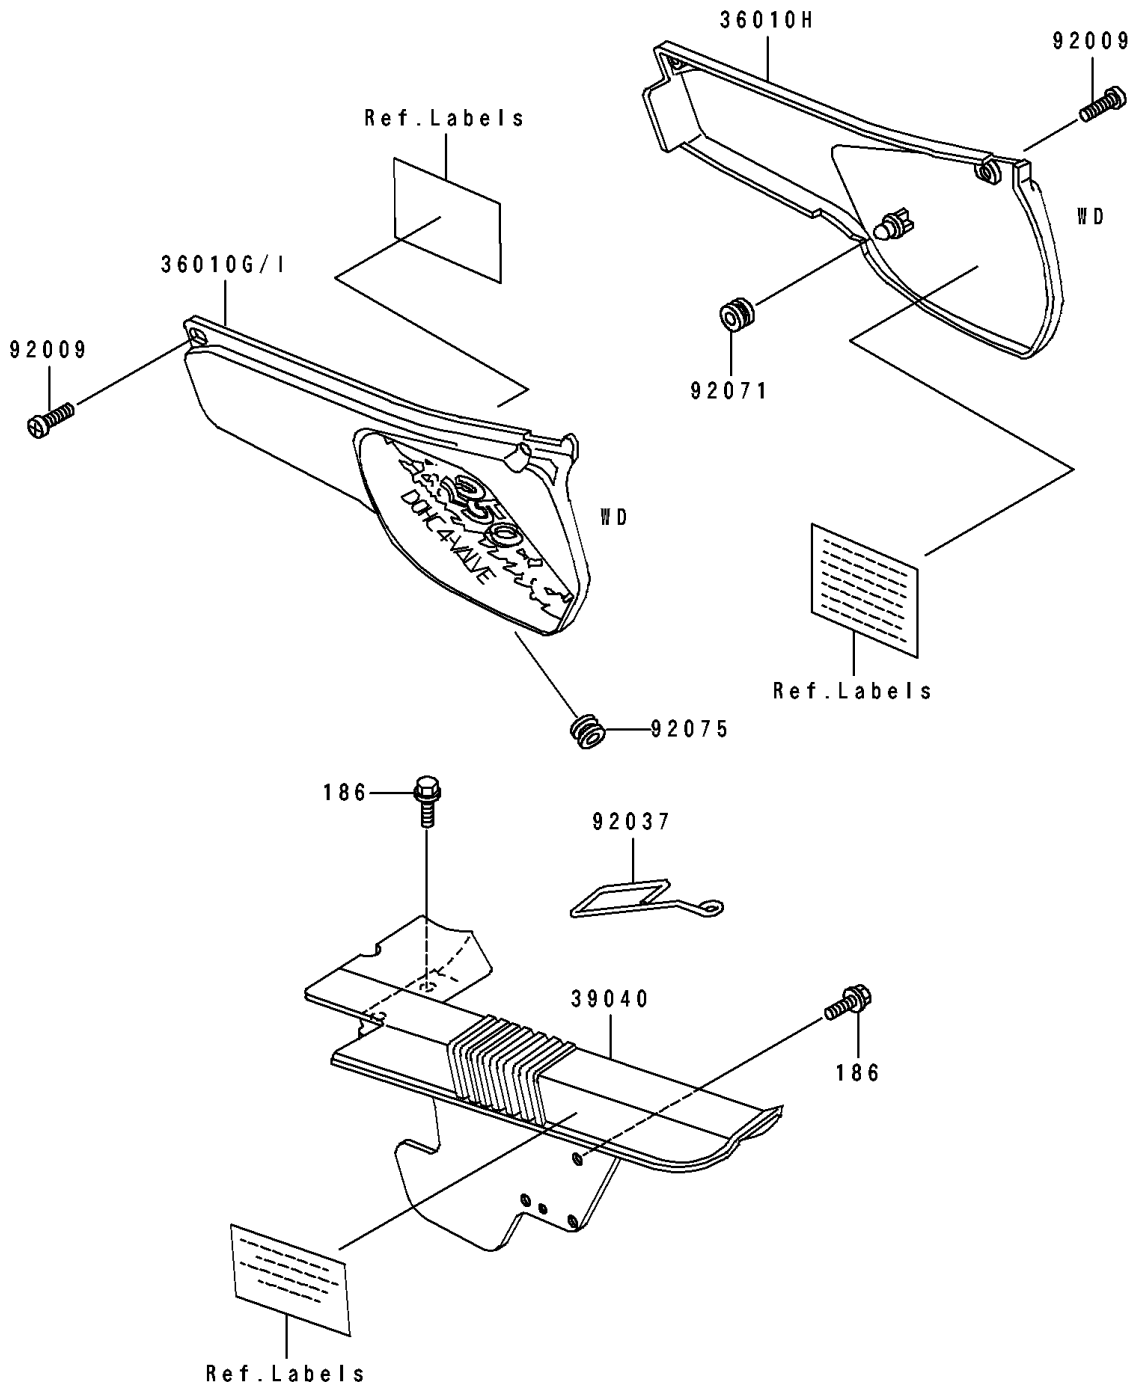

1993 KLR250

PARTS DIAGRAM

Side Covers/Chain Cover

F2610

1993 KLR250

PARTS LIST

Side Covers/Chain Cover

Kawasaki

Let the Good Times Roll®

ITEM NAME

PART NUMBER

QUANTITY
