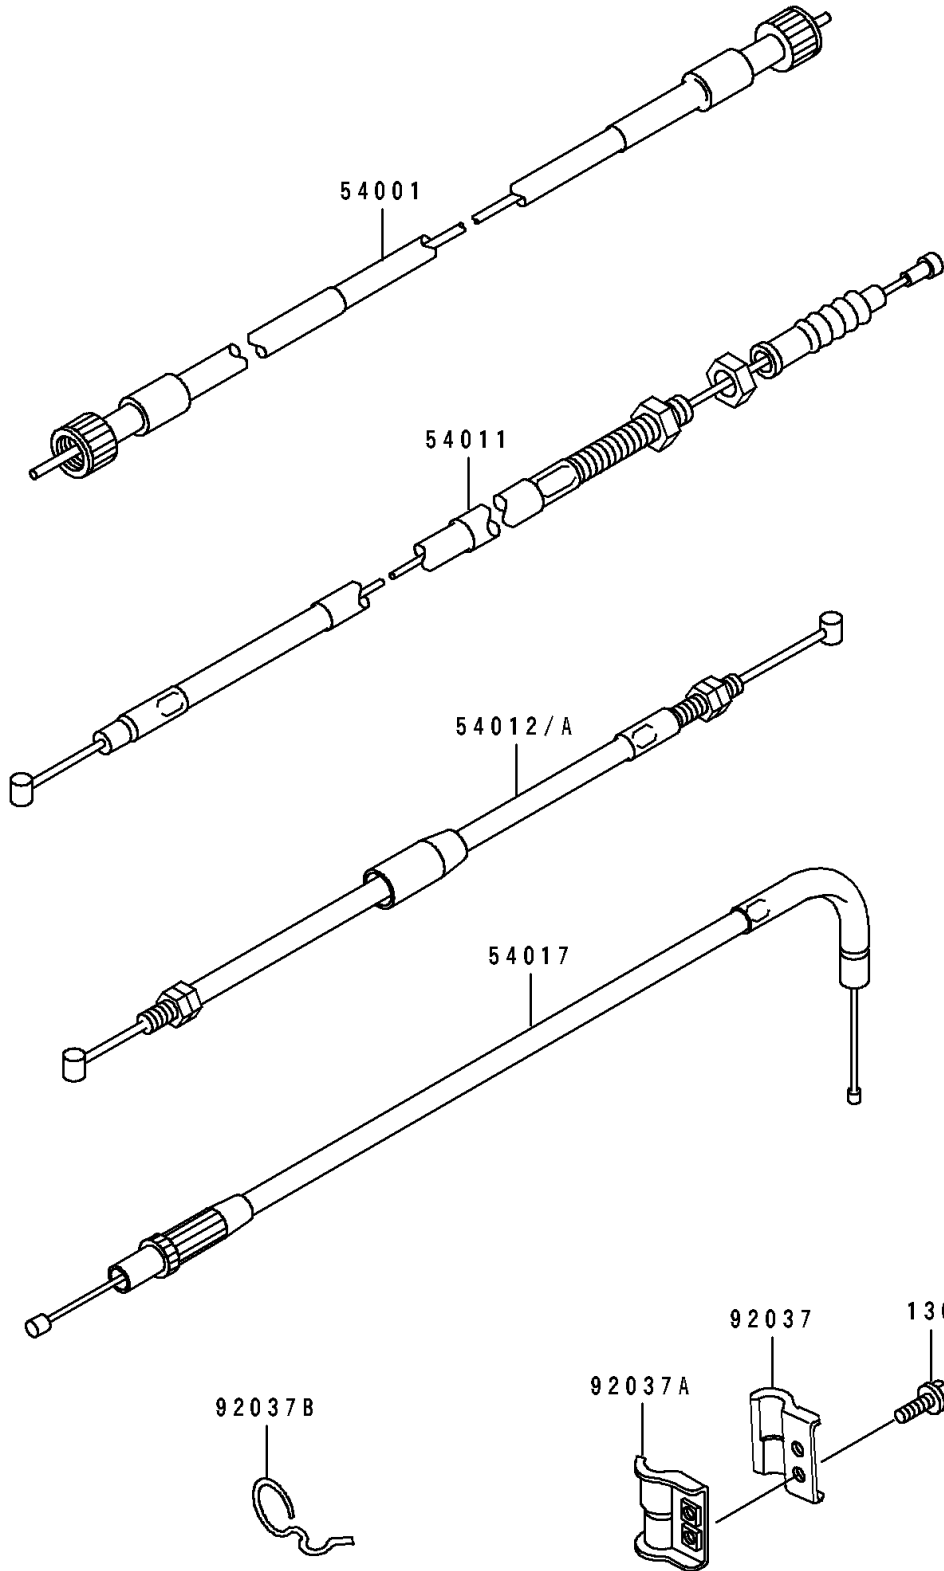

1995 KLR250

PARTS DIAGRAM

Cables

F2540

1995 KLR250

PARTS LIST

Cables

ITEM NAME	PART NUMBER	QUANTITY
CABLE-SPEEDOMETER (Ref # 54001)	54001-1112	1
CABLE-CLUTCH (Ref # 54011)	54011-1225	1
CABLE-THROTTLE,OPENING (Ref # 54012)	54012-1238	1
CABLE-THROTTLE,CLOSING (Ref # 54012A)	54012-1239	1
CABLE-STARTER (Ref # 54017)	54017-1058	1
CLAMP,BRAKE HOSE,OUTSIDE (Ref # 92037)	92037-1331	1
CLAMP,BRAKE HOSE,INSIDE (Ref # 92037A)	92037-1332	1
CLAMP (Ref # 92037B)	92037-1521	1
BOLT-FLANGED (Ref # 130)	130J0514	2