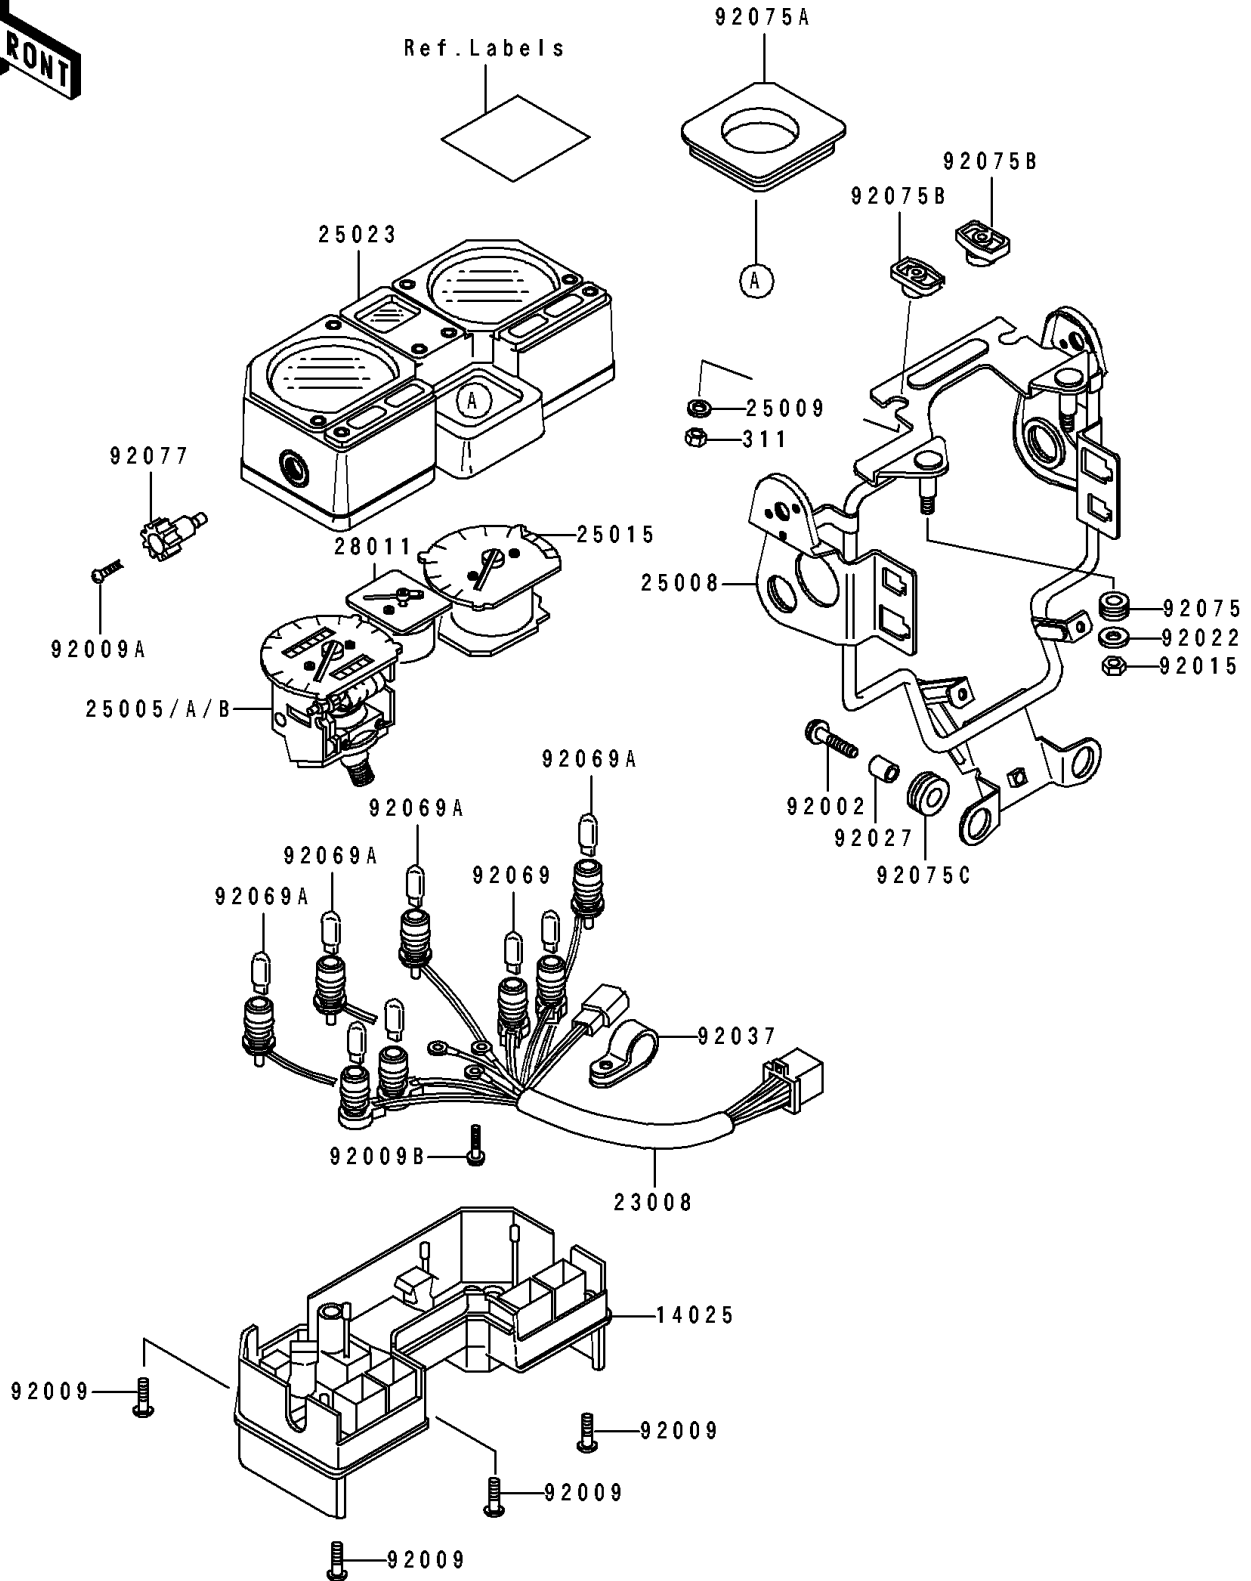

1993 KLR250

PARTS DIAGRAM

Meter(s)

F2530

1993 KLR250

PARTS LIST

Meter(s)

Kawasaki

Let the Good Times Roll®

ITEM NAME

PART NUMBER

QUANTITY
