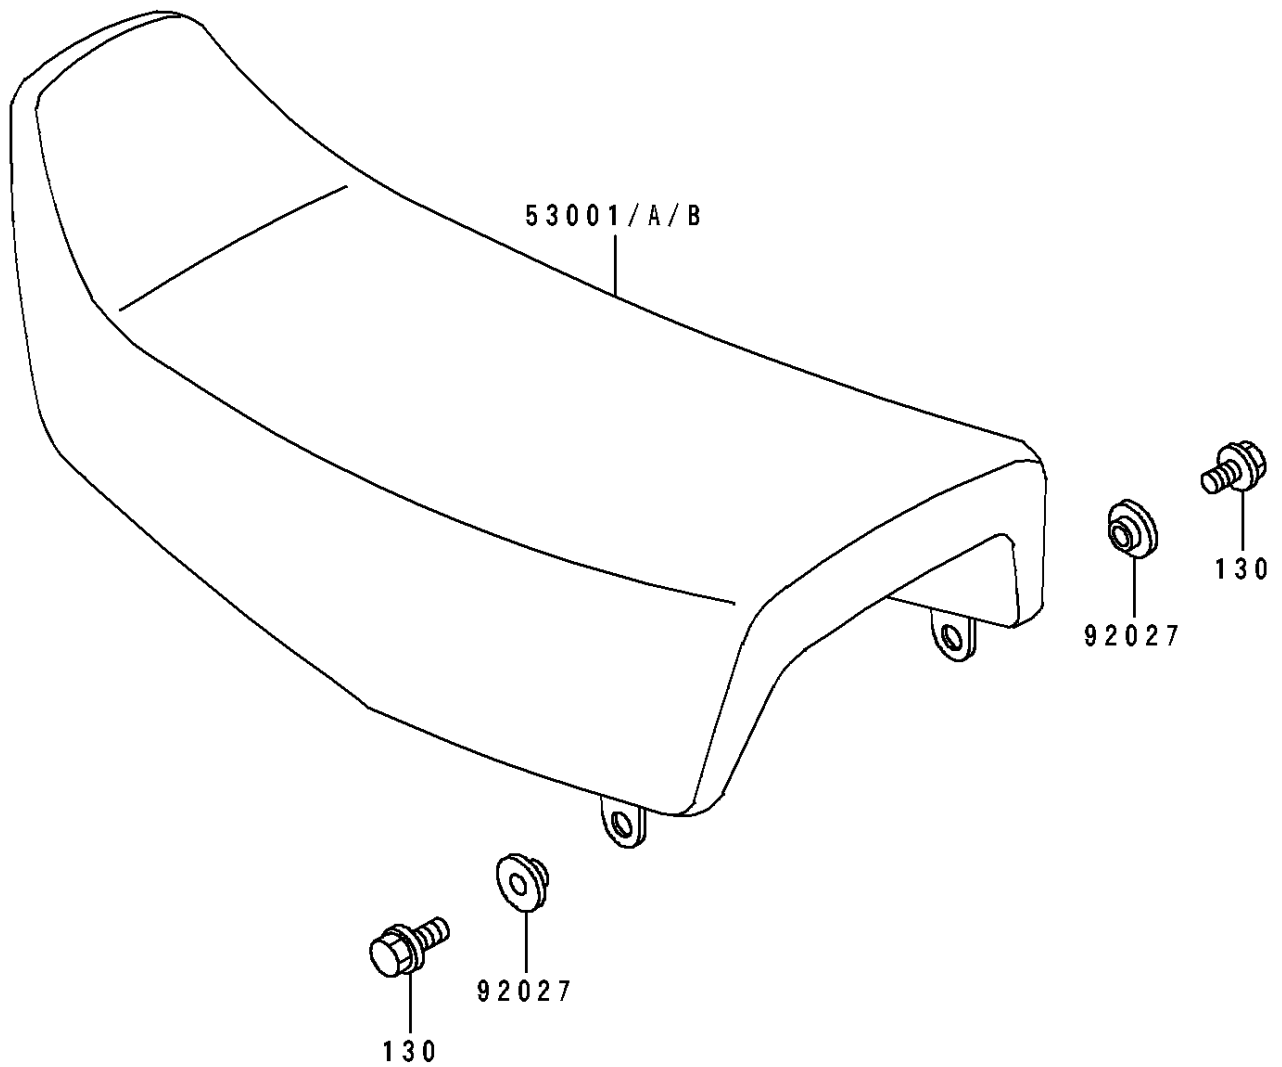

1995 KLR250

PARTS DIAGRAM

Seat

F 2 5 1 0

1995 KLR250

PARTS LIST

Seat

ITEM NAME	PART NUMBER	QUANTITY
SEAT-ASSY,DUAL,VIOLET (Ref # 53001B)	53001-1731-LW	1
COLLAR (Ref # 92027)	92027-1794	2
BOLT-FLANGED,6X12 (Ref # 130)	130B0612	2