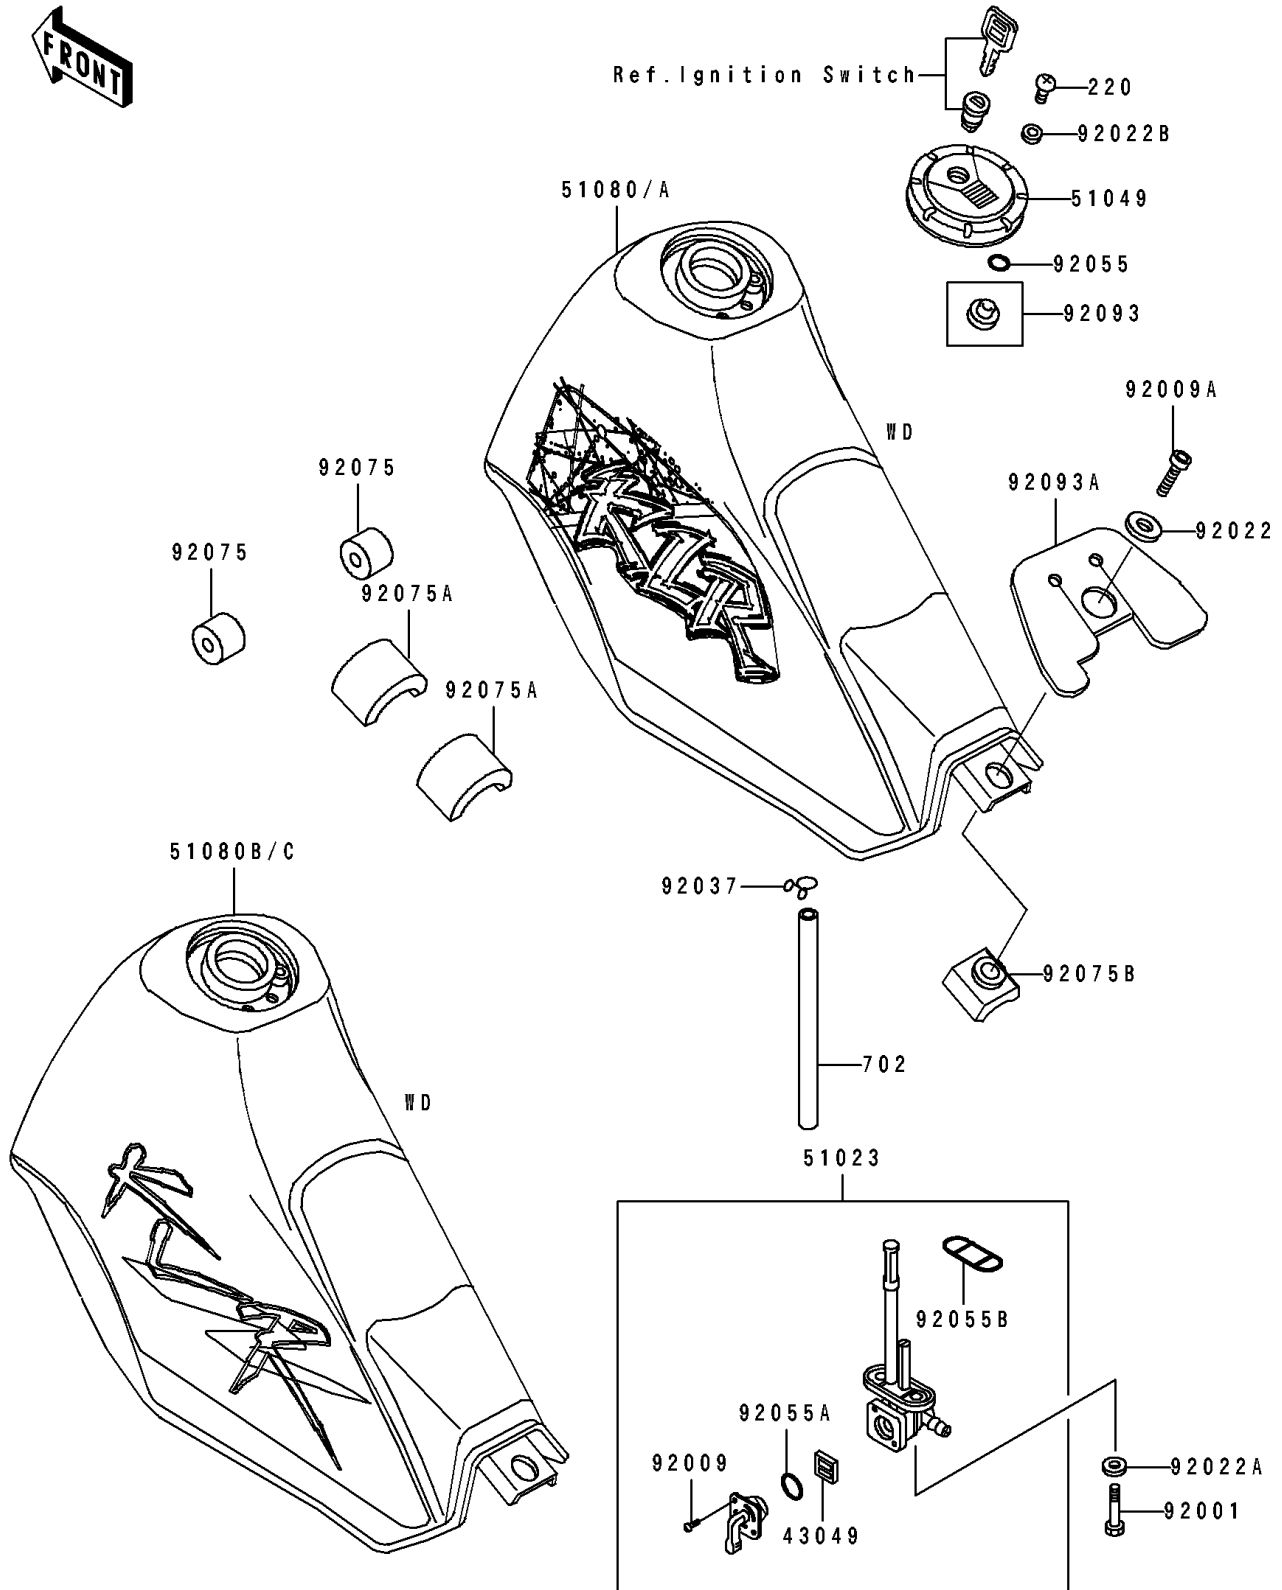

1995 KLR250

PARTS DIAGRAM

Fuel Tank(KL250-D11/D12/D13/D14)

F2410A

1995 KLR250

PARTS LIST

Fuel Tank(KL250-D11/D12/D13/D14)

ITEM NAME	PART NUMBER	QUANTITY
PACKING,FUEL TAP LEVER (Ref # 43049)	43049-1017	1
TAP-ASSY,FUEL (Ref # 51023)	51023-1112	1
CAP-TANK,FUEL (Ref # 51049)	51049-1077	1
TANK-COMP-FUEL,GREEN 15 (Ref # 51080)	51080-5042-37	1
TANK-COMP-FUEL,GREEN 15 (Ref # 51080A)	51080-5047-37	1
BOLT,6X20 (Ref # 92001)	92001-1091	2
SCREW,3X5 (Ref # 92009)	92009-1123	2
SCREW,6X8 (Ref # 92009A)	92009-1294	1
WASHER,6.2X38X1.2 (Ref # 92022)	92022-1659	1
WASHER,6.2X11X1.5 (Ref # 92022A)	92022-183	2
WASHER,5.1X10X1.0 (Ref # 92022B)	92022-1977	2
CLAMP (Ref # 92037)	92037-1610	1
RING-O (Ref # 92055)	92055-1023	2
RING-O,FUEL TAP LEVER (Ref # 92055A)	92055-1111	1
RING-O,FUEL TAP PACKING (Ref # 92055B)	92055-1112	1
DAMPER,FUEL TANK (Ref # 92075)	92075-125	2
DAMPER,FUEL TANK (Ref # 92075A)	92075-1382	2
DAMPER,FUEL TANK (Ref # 92075B)	92075-1638	1
SEAL,FUEL TANK CAP (Ref # 92093)	92093-1030	1
SEAL,FUEL TANK (Ref # 92093A)	92093-1182	1
SCREW-PAN-CROS (Ref # 220)	220D0510	2
TUBE-RUBBER,5X750 (Ref # 702)	702A05750	1