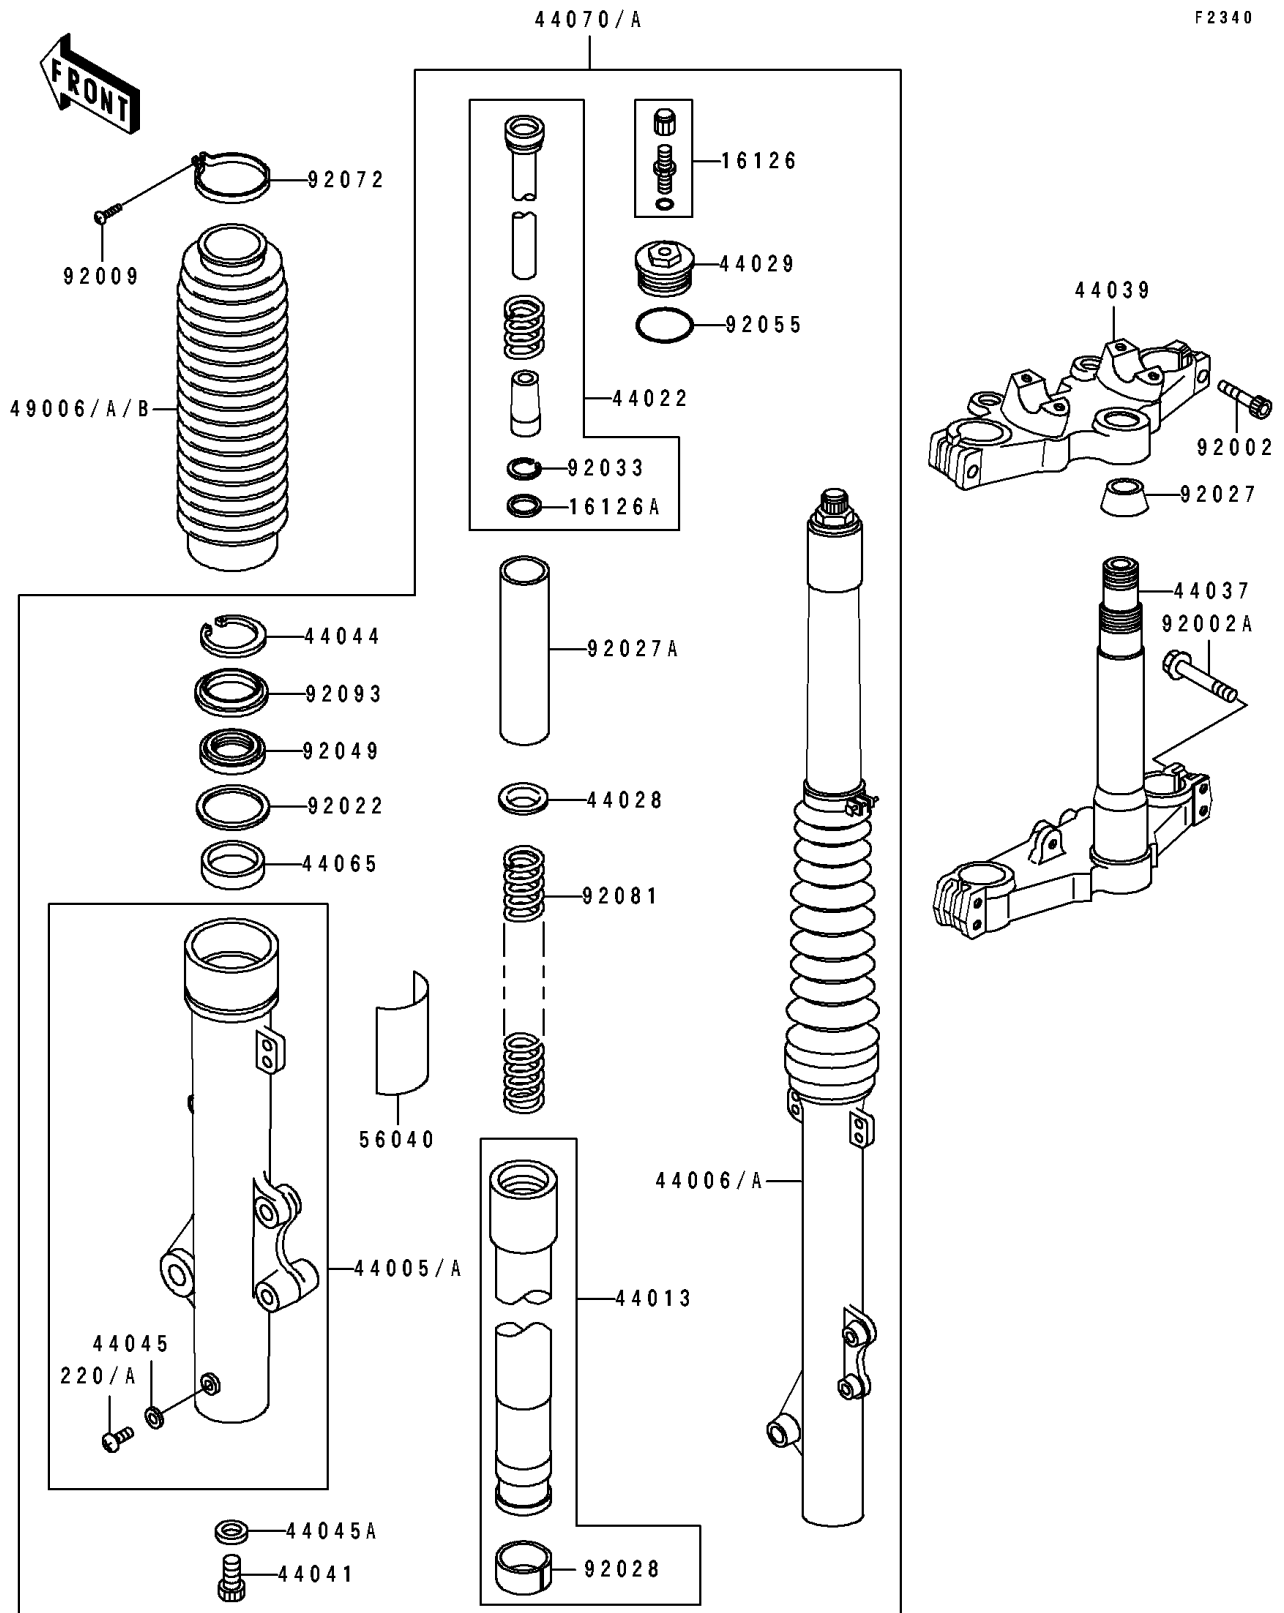

1995 KLR250

PARTS DIAGRAM

Front Fork