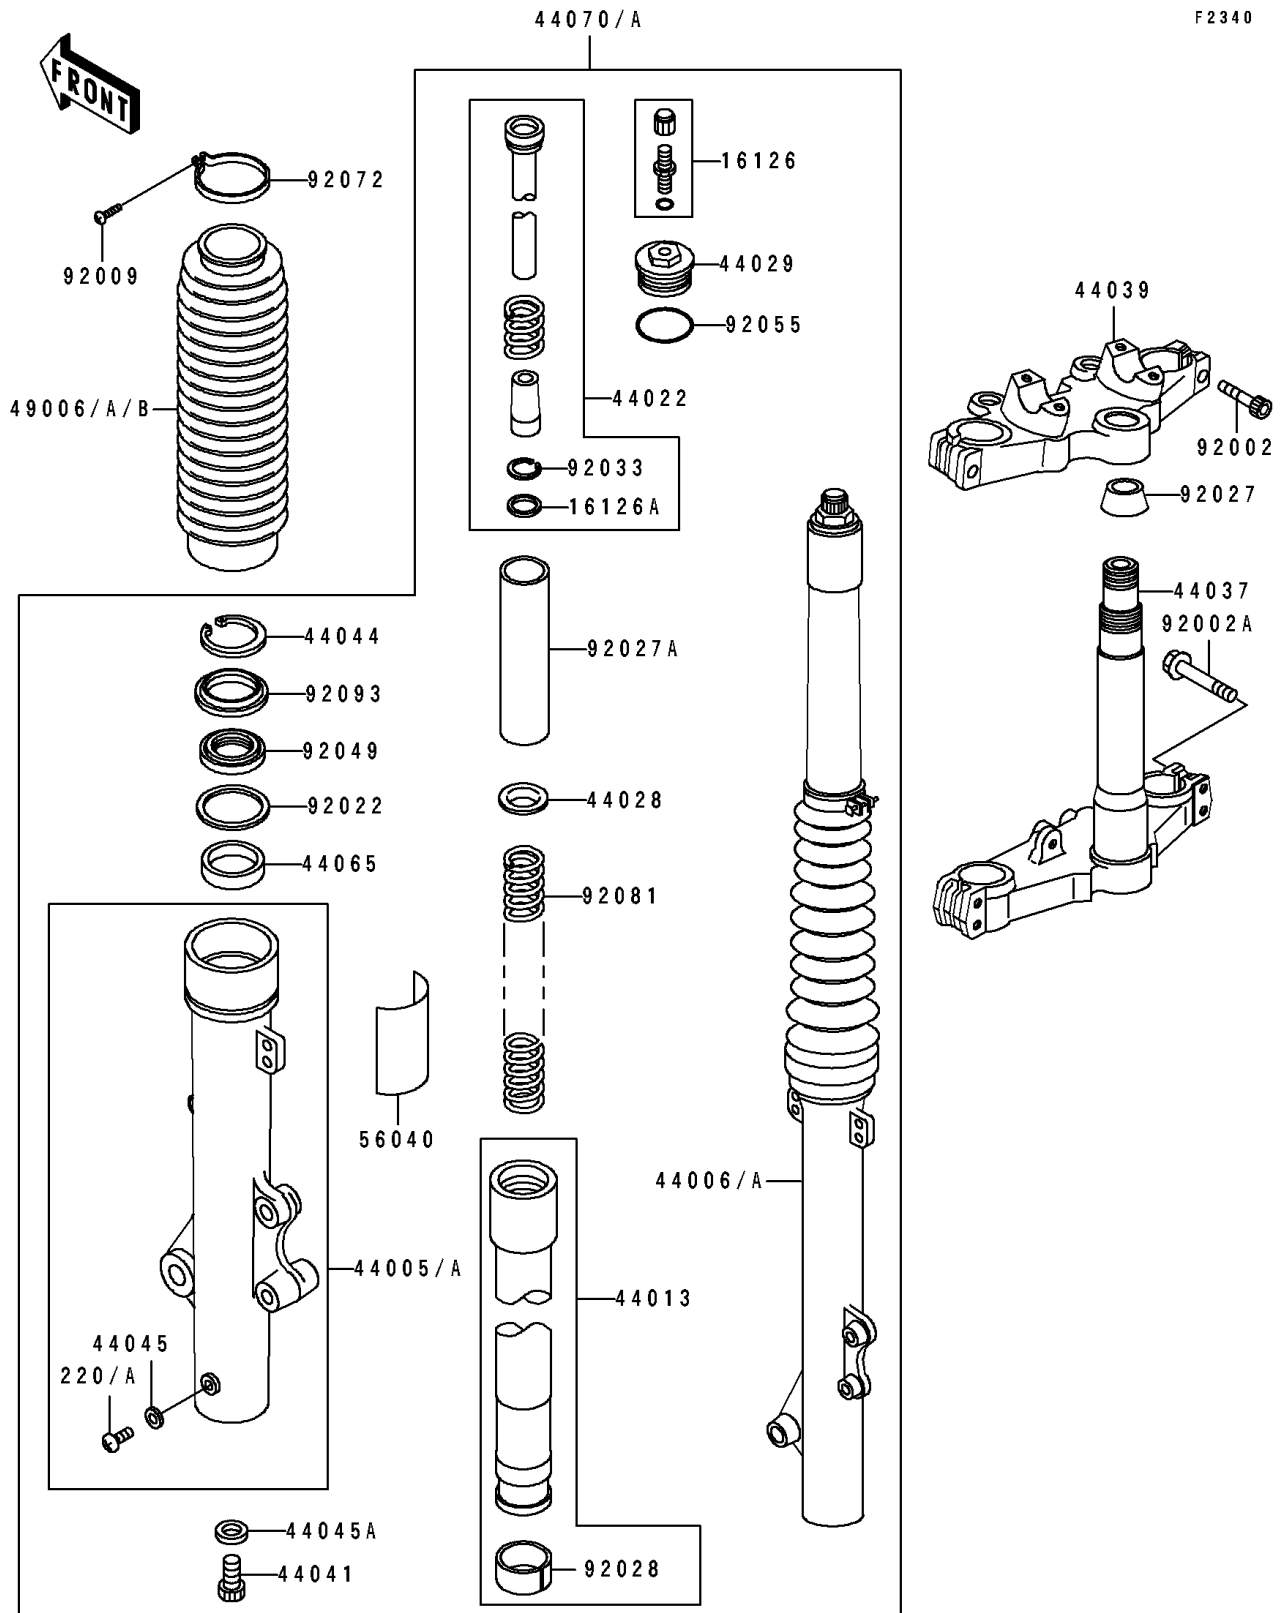

1995 KLR250

PARTS DIAGRAM

Front Fork

1995 KLR250

PARTS LIST

Front Fork

Kawasaki

Let the Good Times Roll®

ITEM NAME

PART NUMBER

QUANTITY
