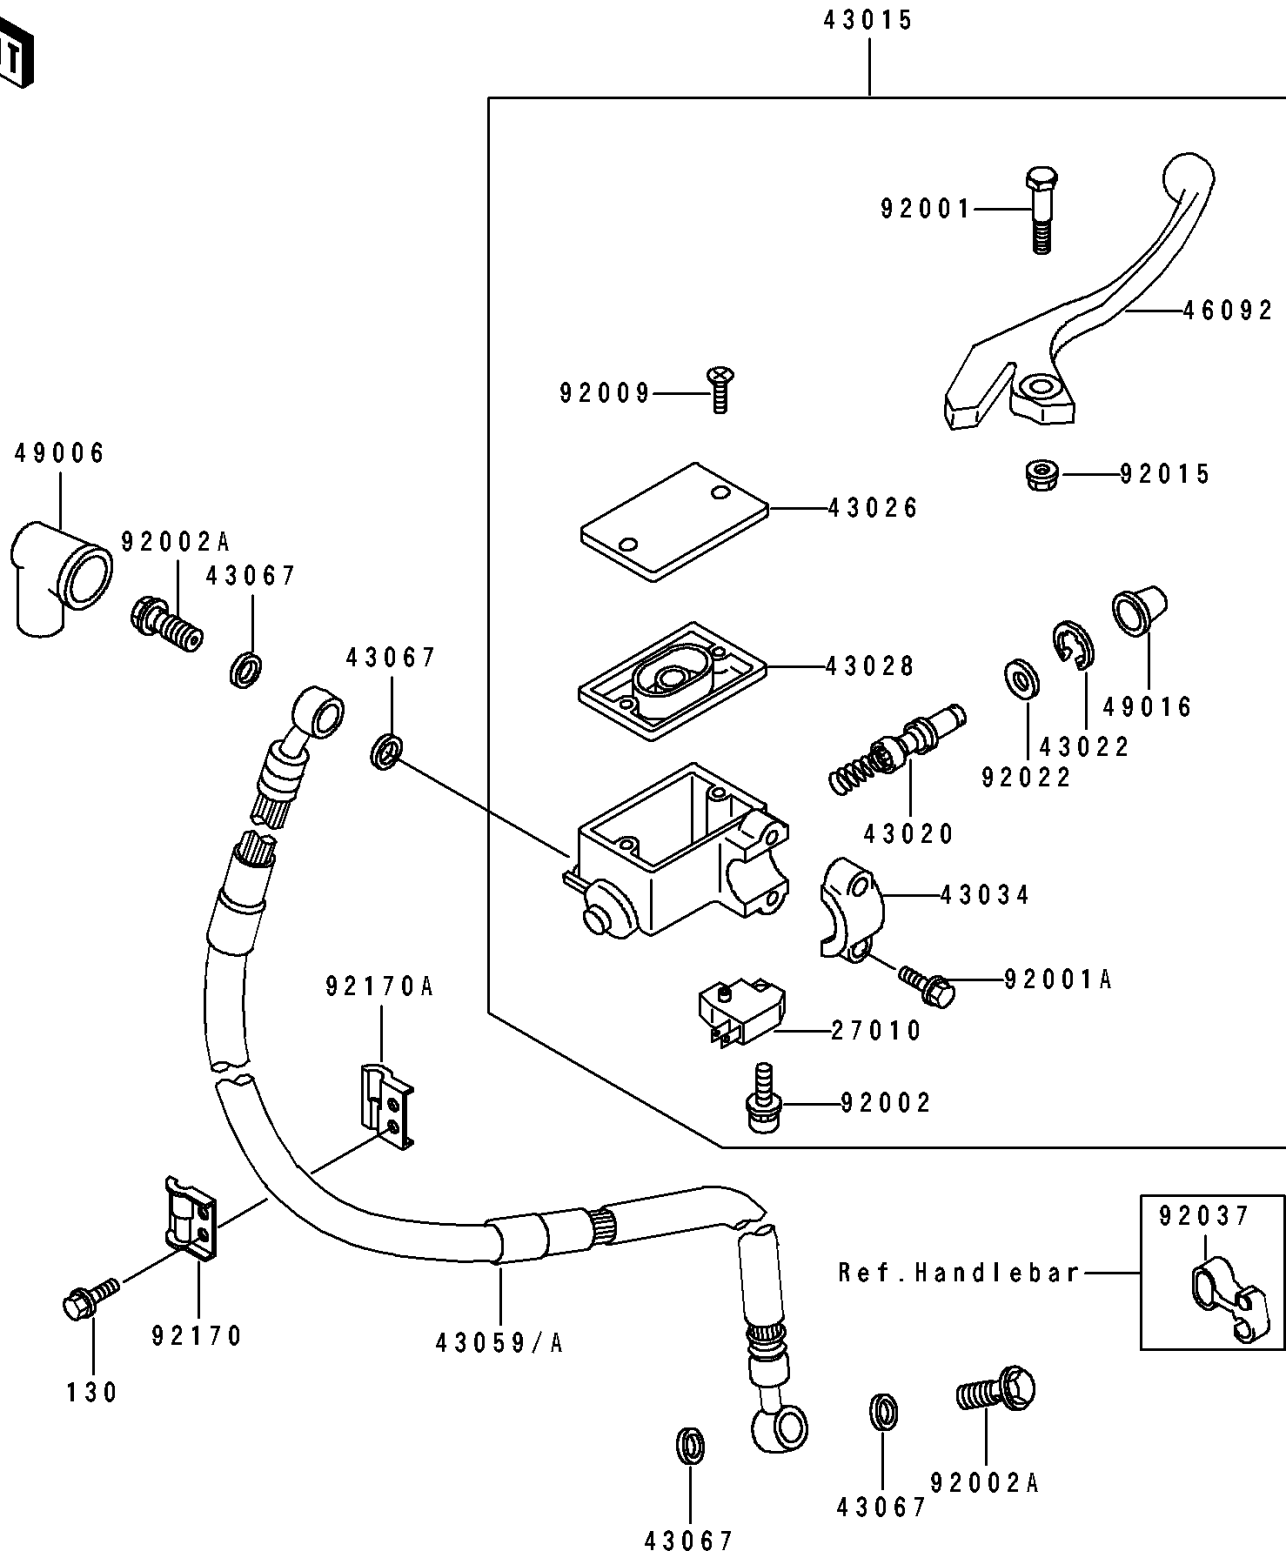

1995 KLR250

PARTS DIAGRAM

Front Master Cylinder

F2291

1995 KLR250

PARTS LIST

Front Master Cylinder

ITEM NAME

PART NUMBER

QUANTITY
