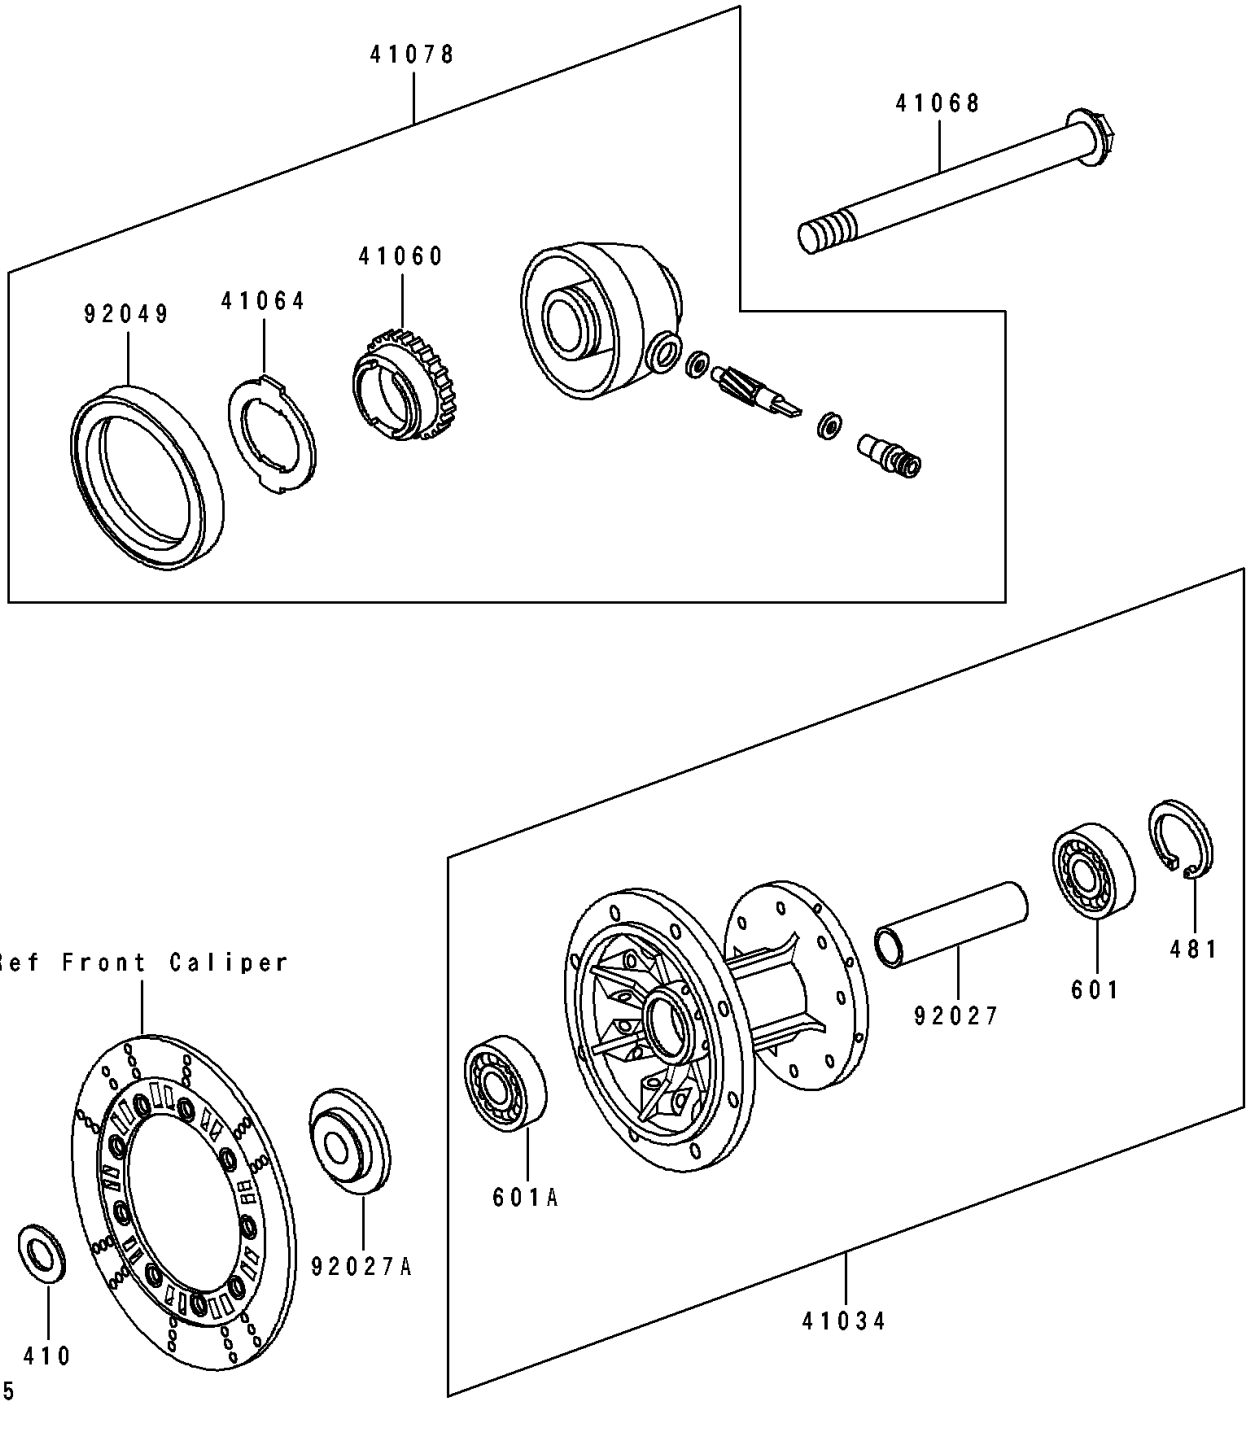

1995 KLR250

PARTS DIAGRAM

Front Hub

F2230

1995 KLR250

PARTS LIST

Front Hub

Kawasaki

Let the Good Times Roll®

ITEM NAME

PART NUMBER

QUANTITY
