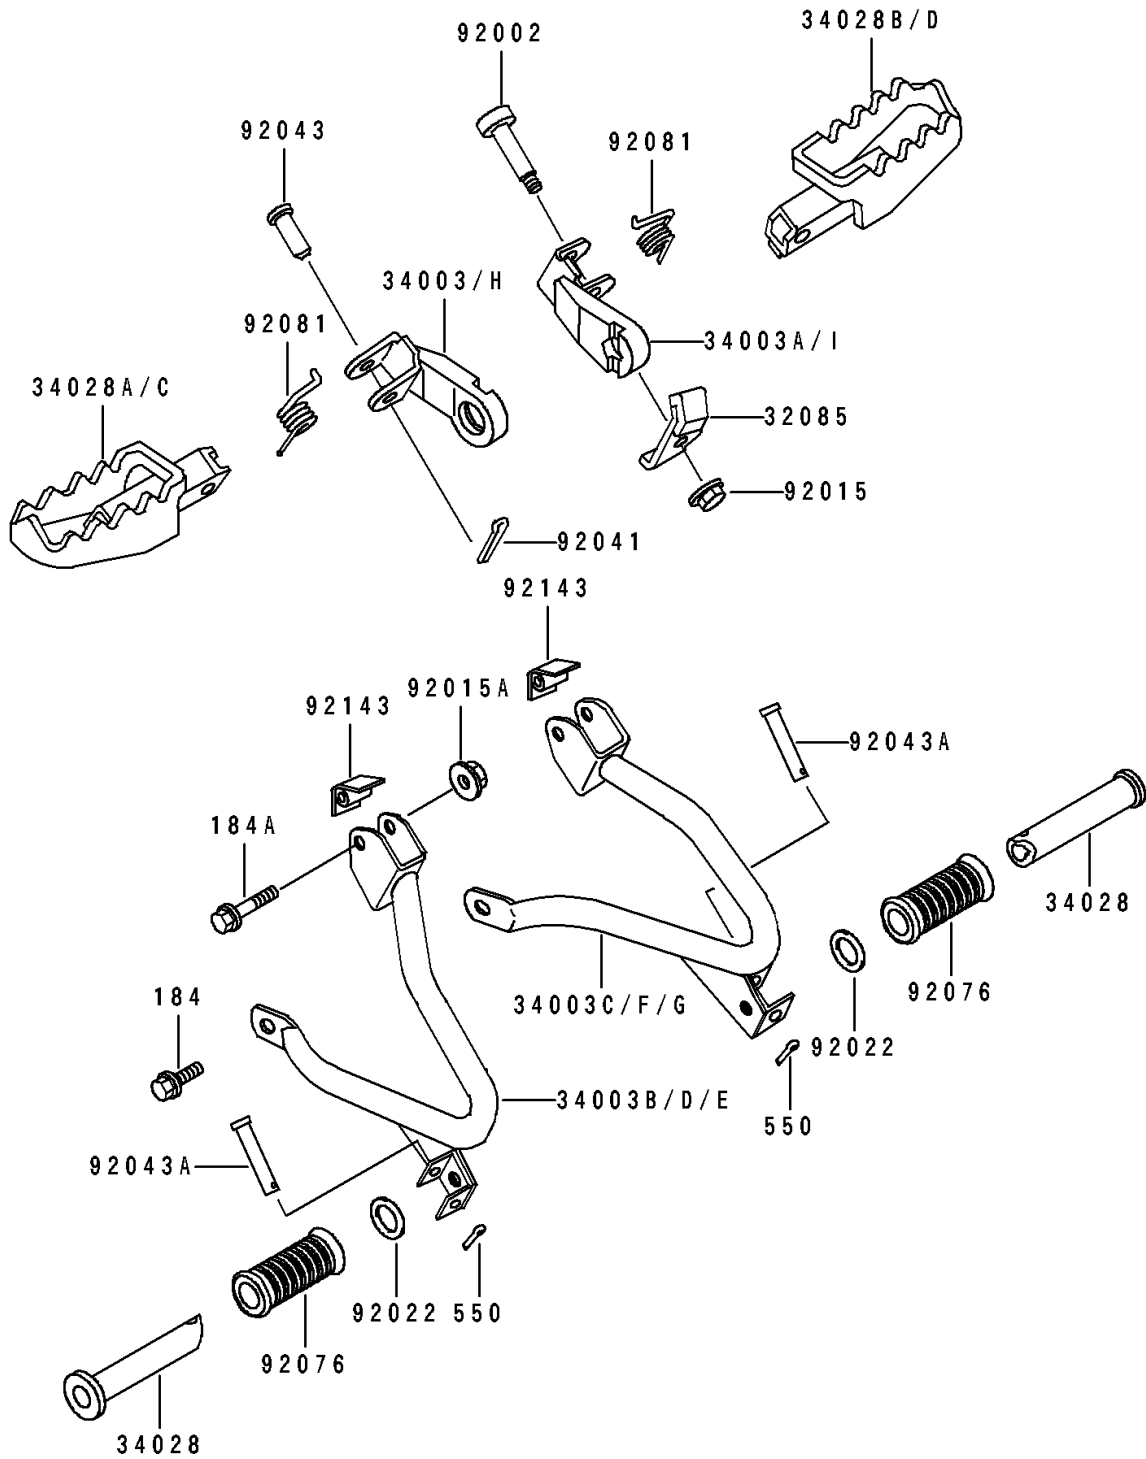

1993 KLR250

PARTS DIAGRAM

Footrests

F2160

1993 KLR250

PARTS LIST

Footrests

Kawasaki

Let the Good Times Roll®

ITEM NAME

PART NUMBER

QUANTITY
