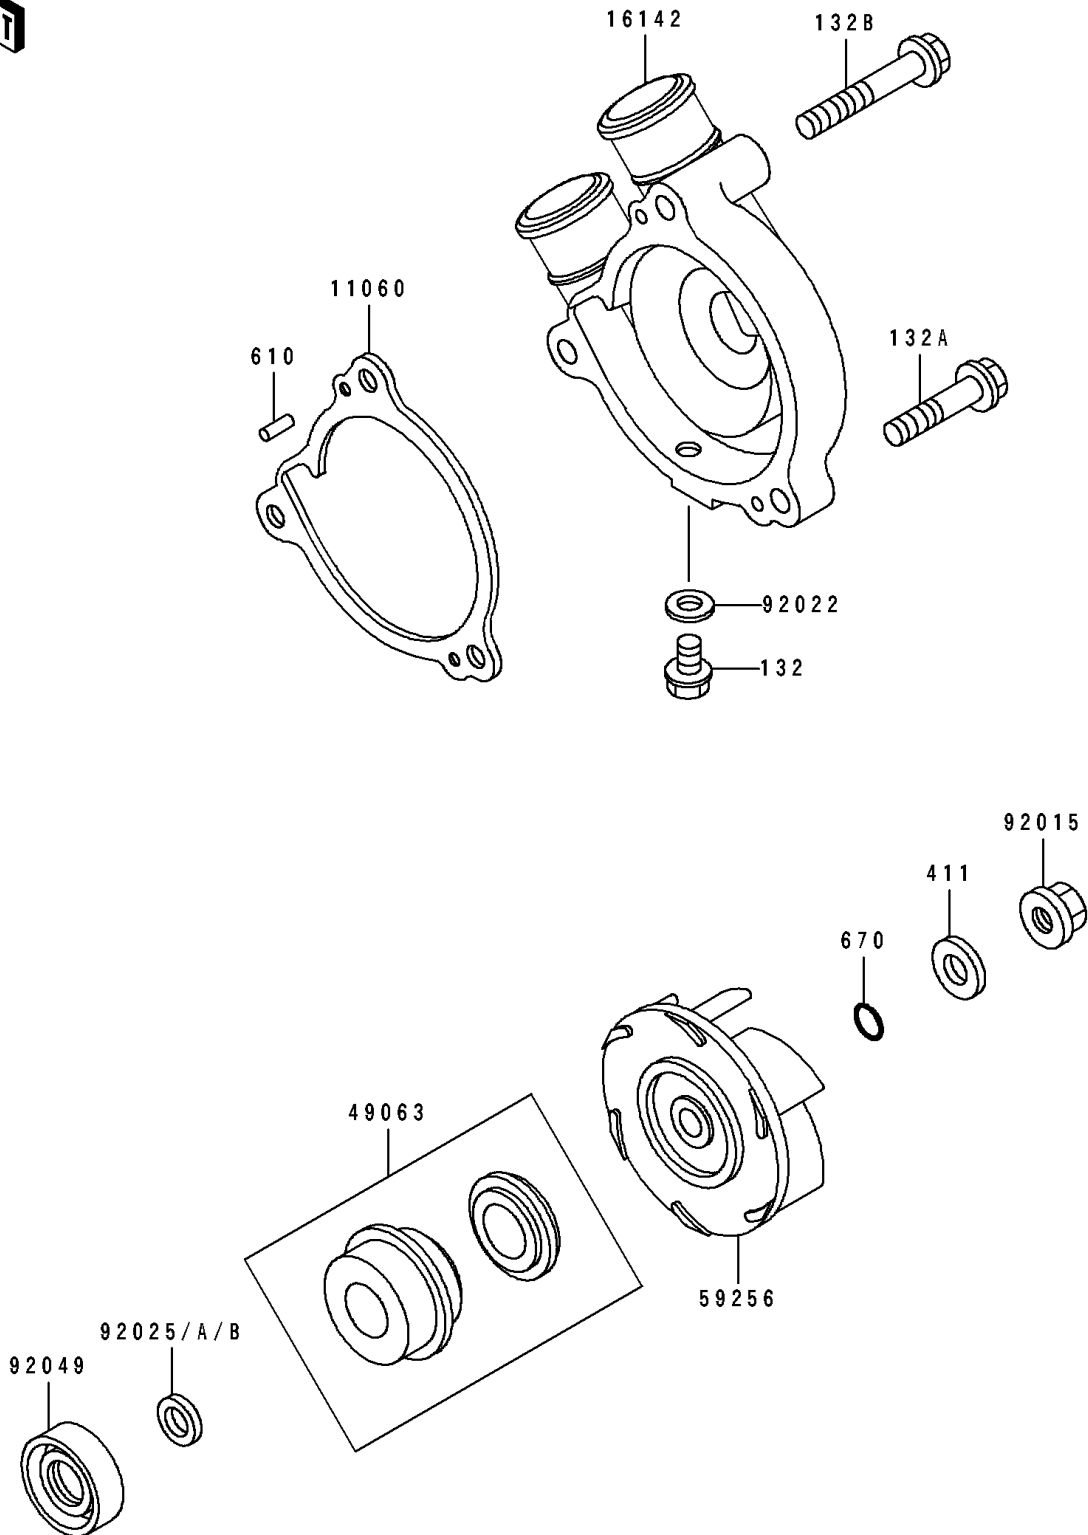

1995 KLR250

PARTS DIAGRAM

Water Pump

E3031

1995 KLR250

PARTS LIST

Water Pump

Kawasaki

Let the Good Times Roll®

ITEM NAME

PART NUMBER

QUANTITY
