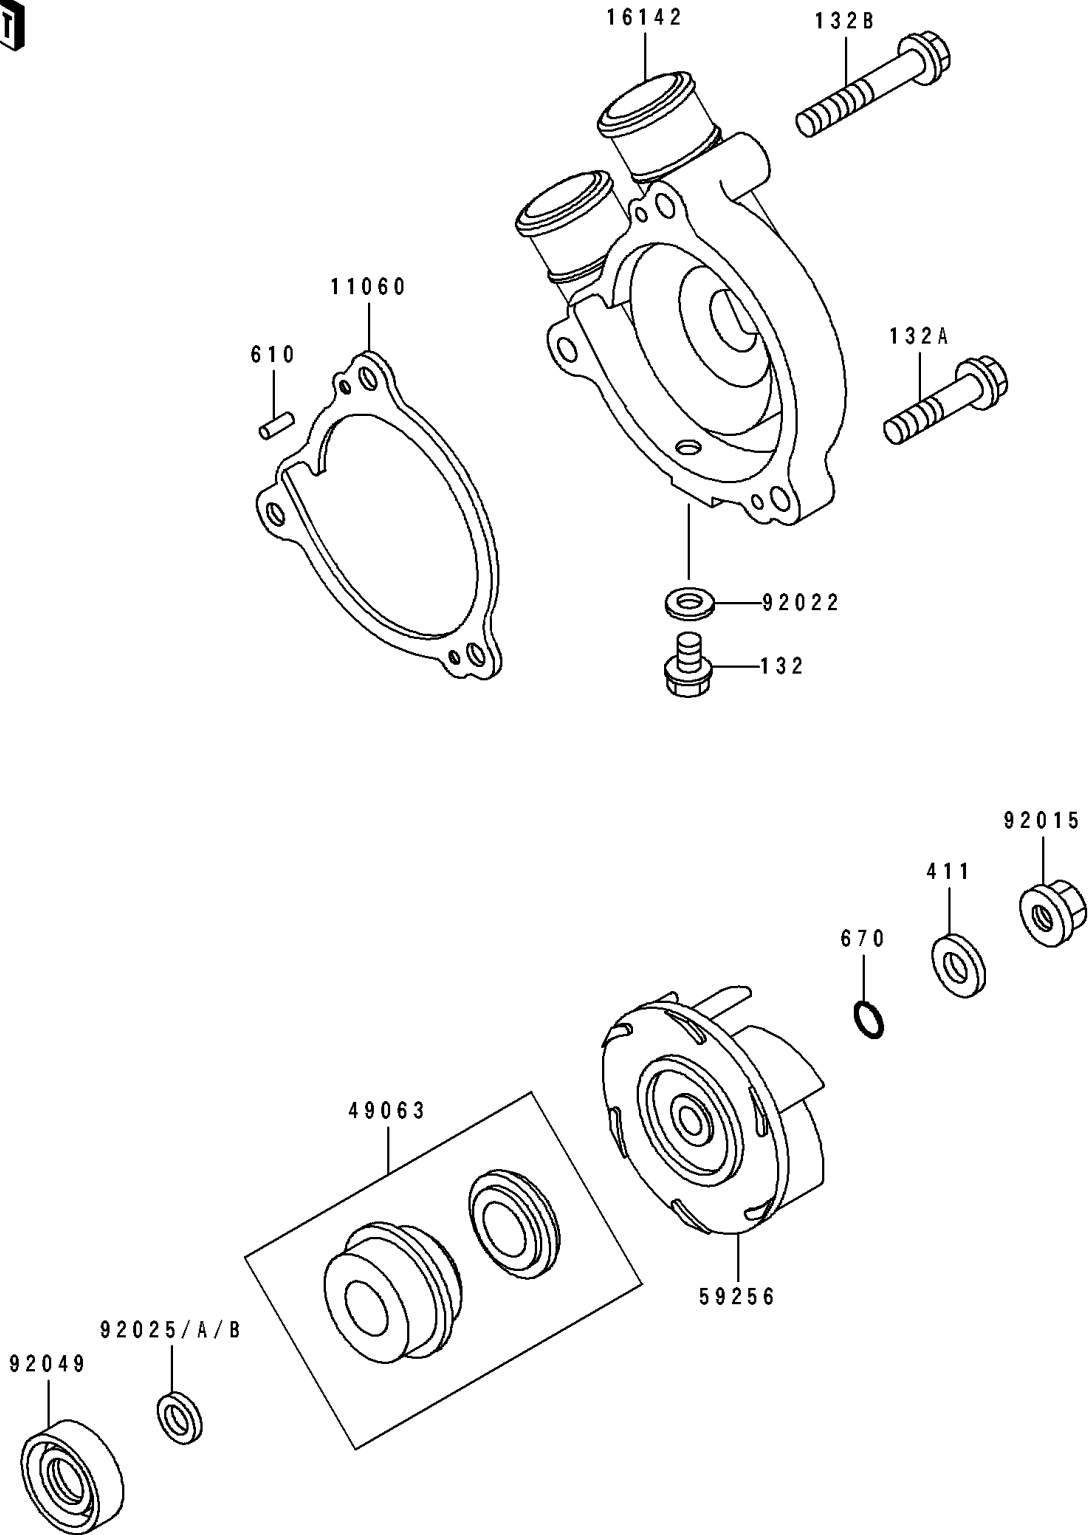

1993 KLR250

PARTS DIAGRAM

Water Pump

E3031

1993 KLR250

PARTS LIST

Water Pump

ITEM NAME

PART NUMBER

QUANTITY
