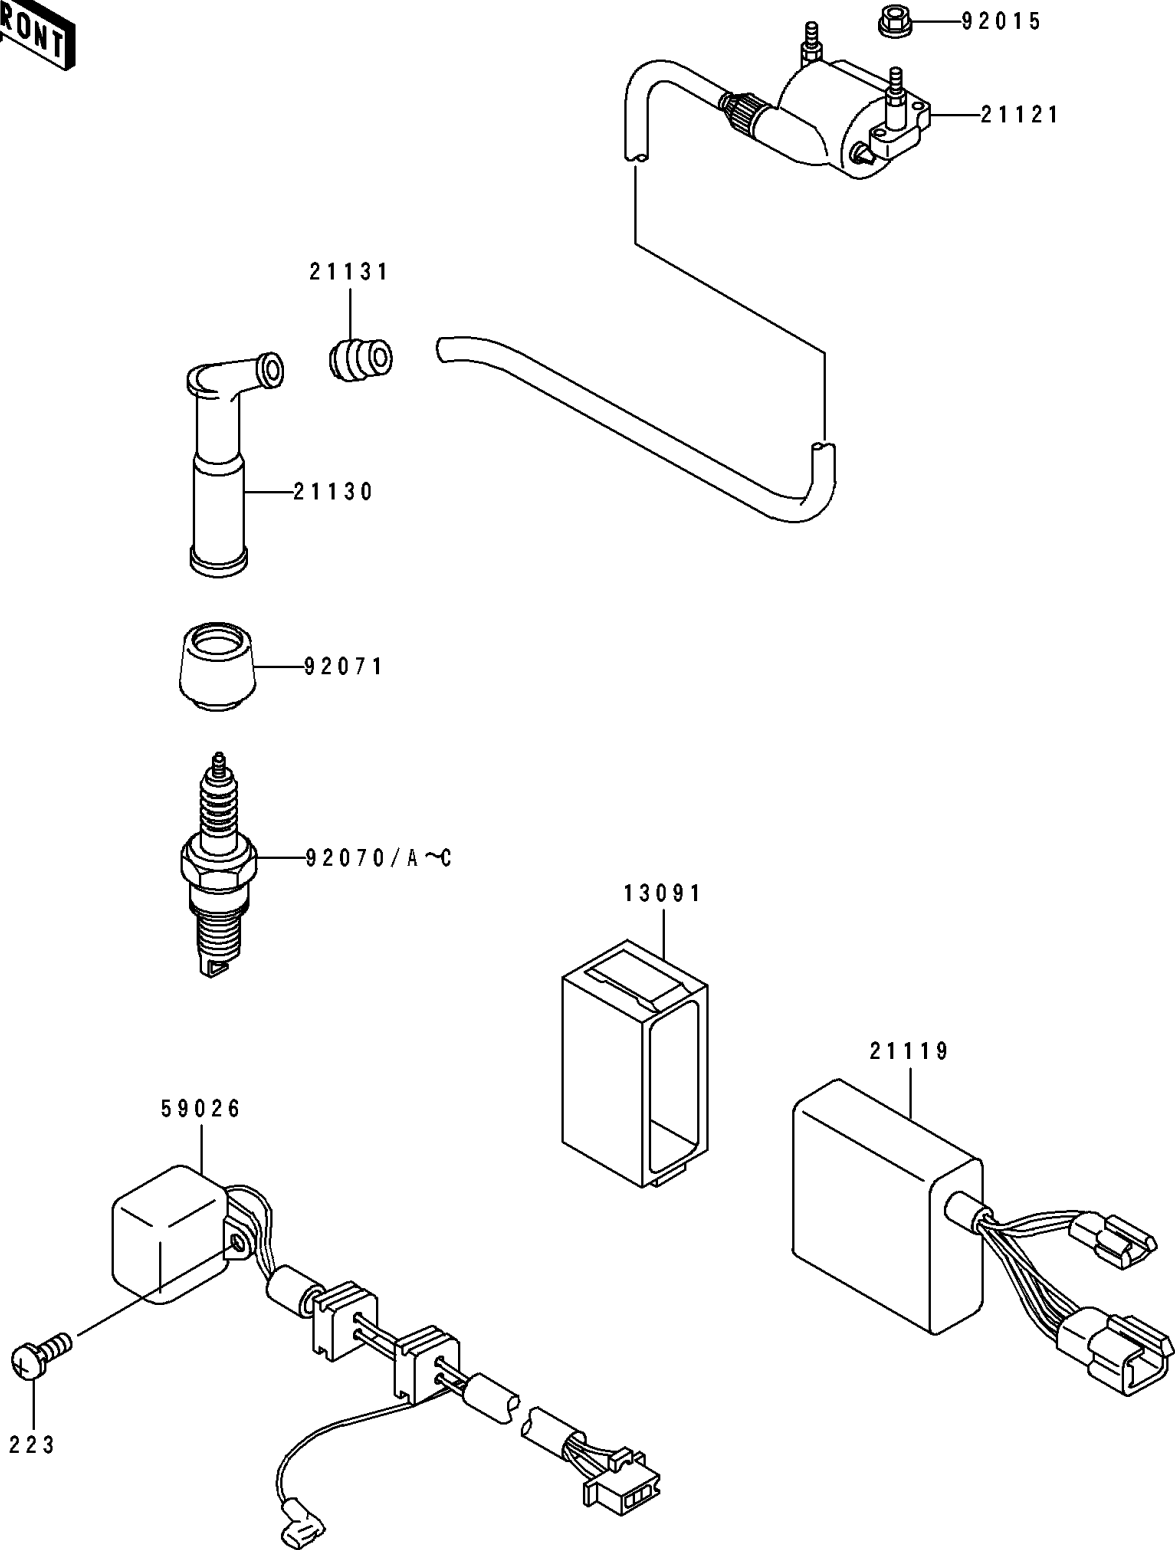

1995 KLR250

PARTS DIAGRAM

Ignition System

E1830

1995 KLR250

PARTS LIST

Ignition System

Kawasaki

Let the Good Times Roll®

ITEM NAME

PART NUMBER

QUANTITY
