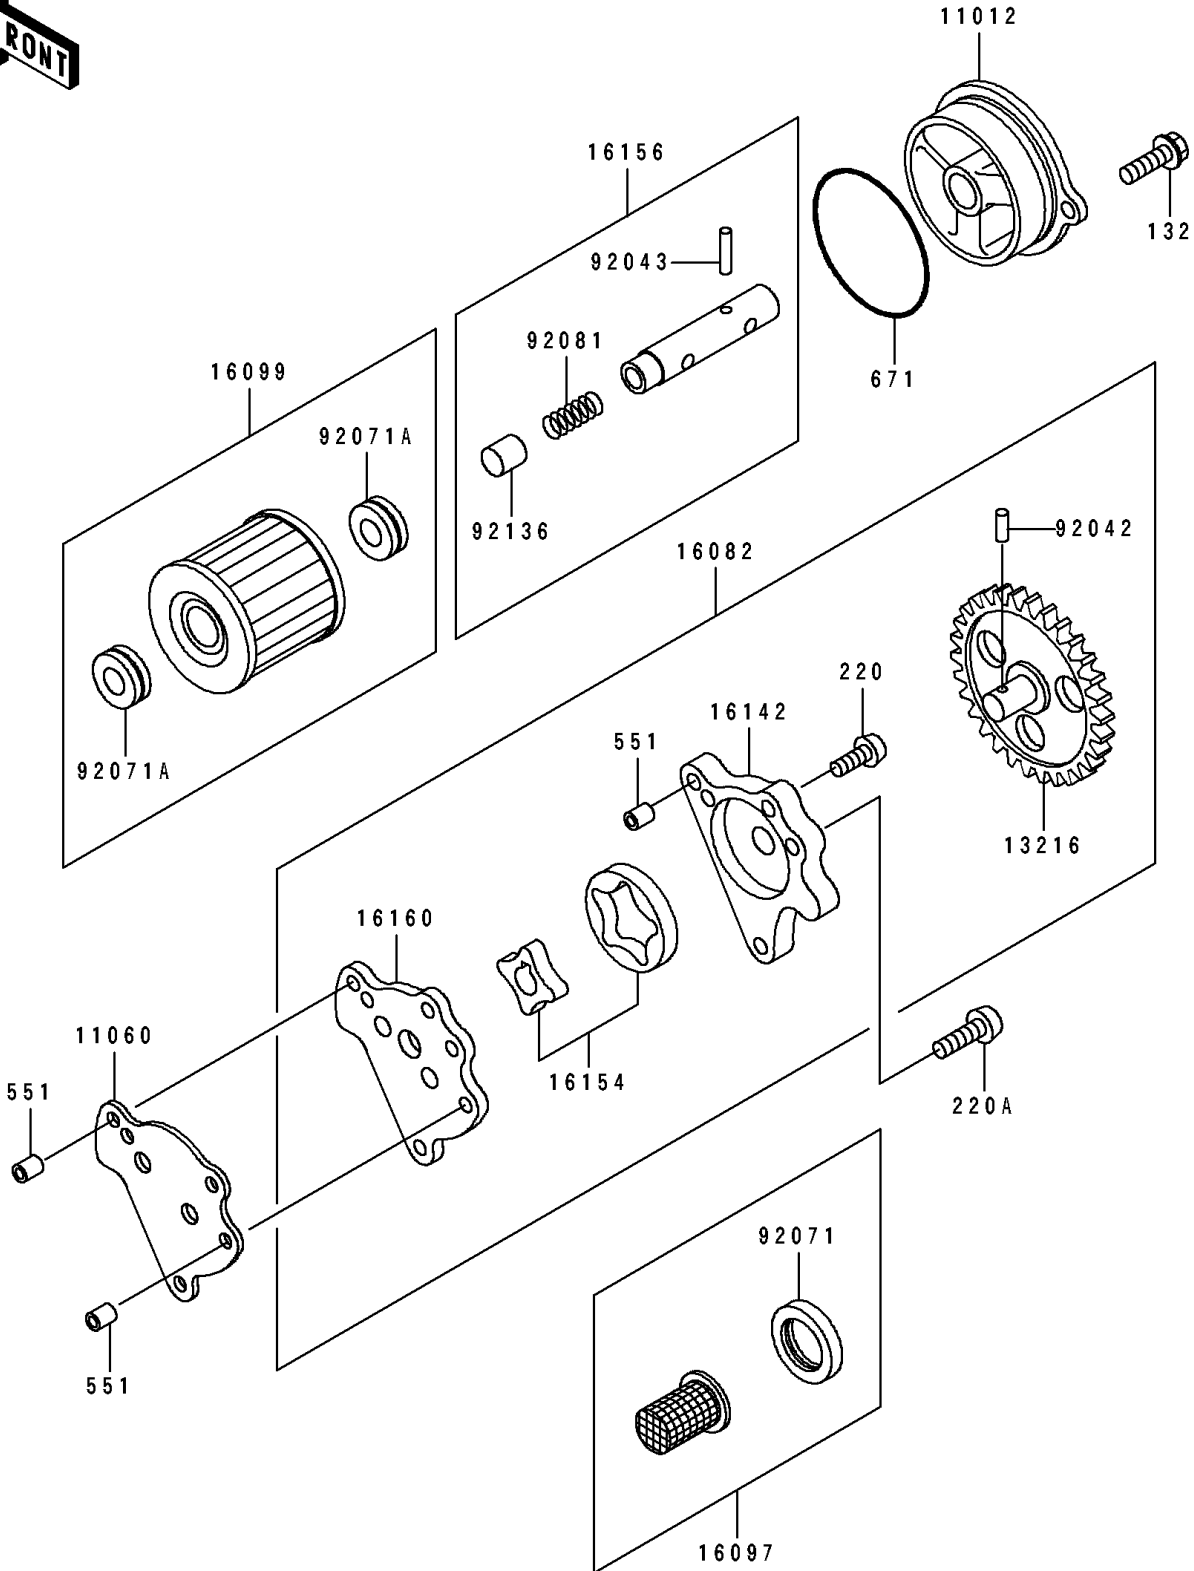

1993 KLR250

PARTS DIAGRAM

Oil Pump

E1710

1993 KLR250

PARTS LIST

Oil Pump

Kawasaki

Let the Good Times Roll®

ITEM NAME

PART NUMBER

QUANTITY
