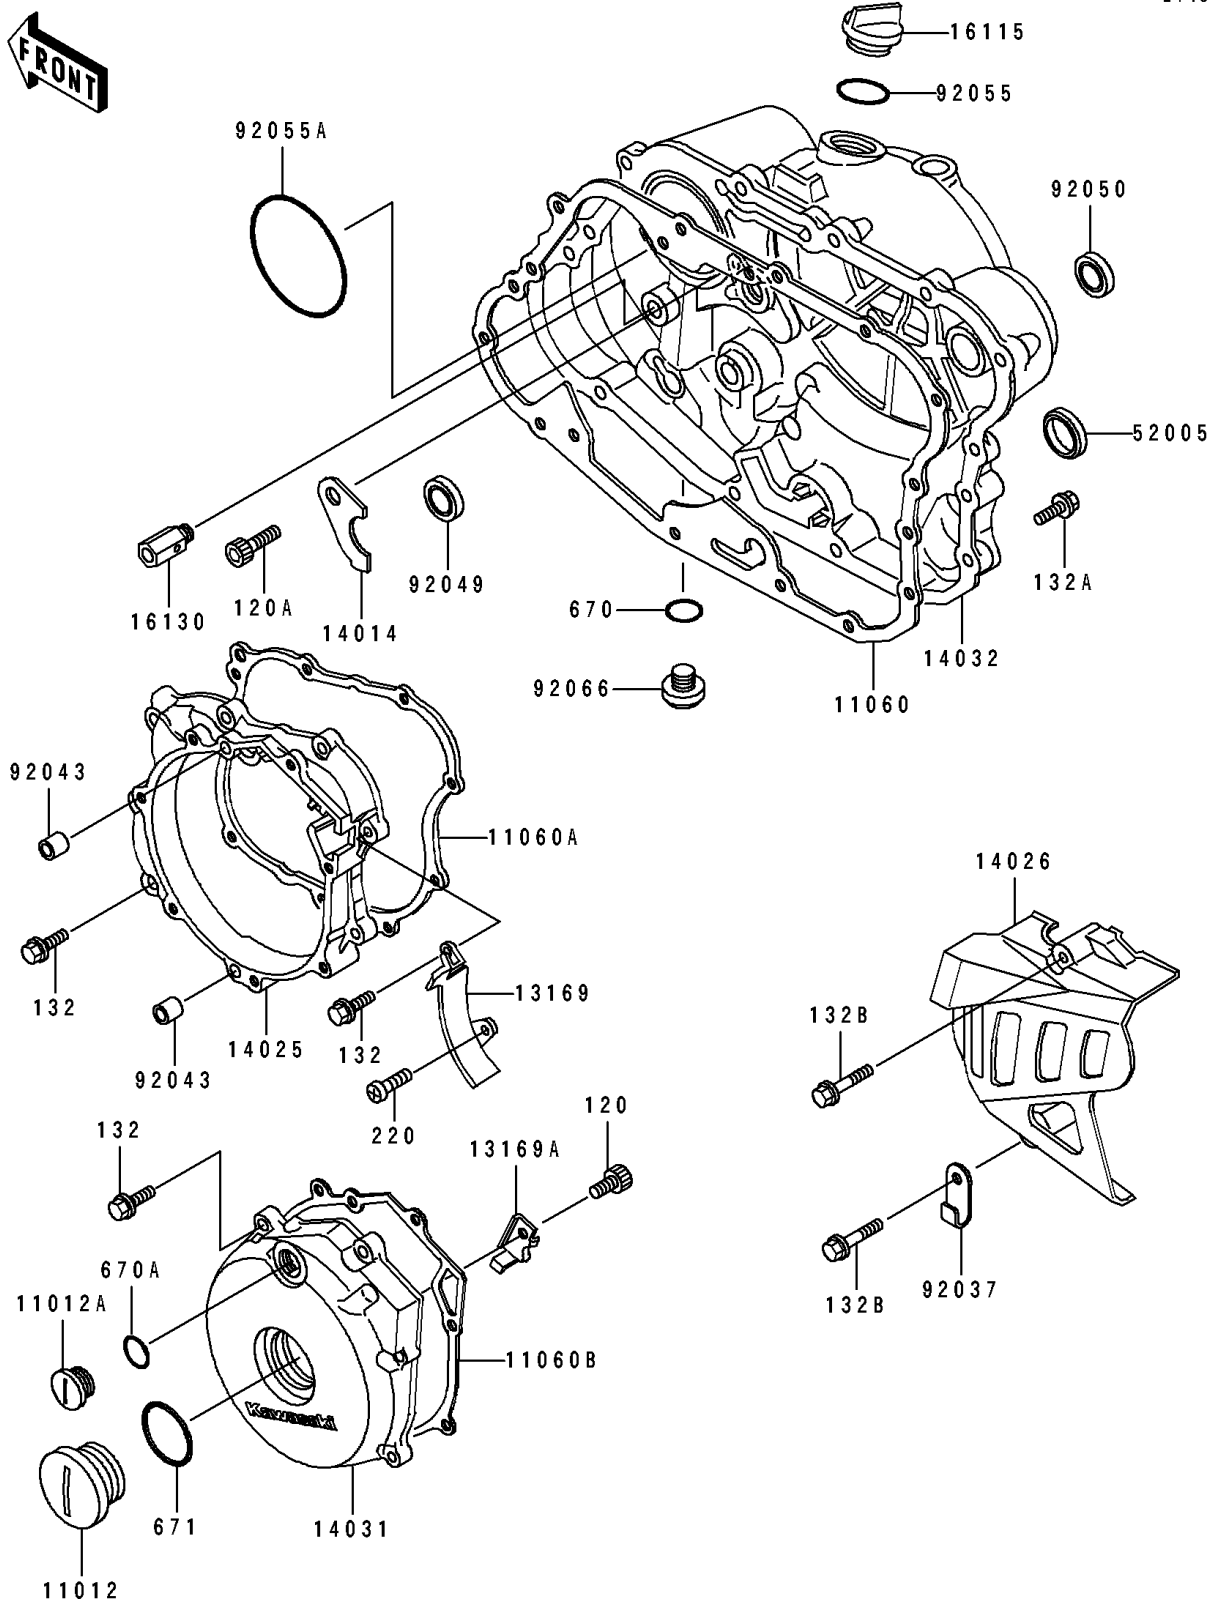

1995 KLR250

PARTS DIAGRAM

Engine Cover(s)

E1431

1995 KLR250

PARTS LIST

Engine Cover(s)

ITEM NAME

PART NUMBER

QUANTITY
