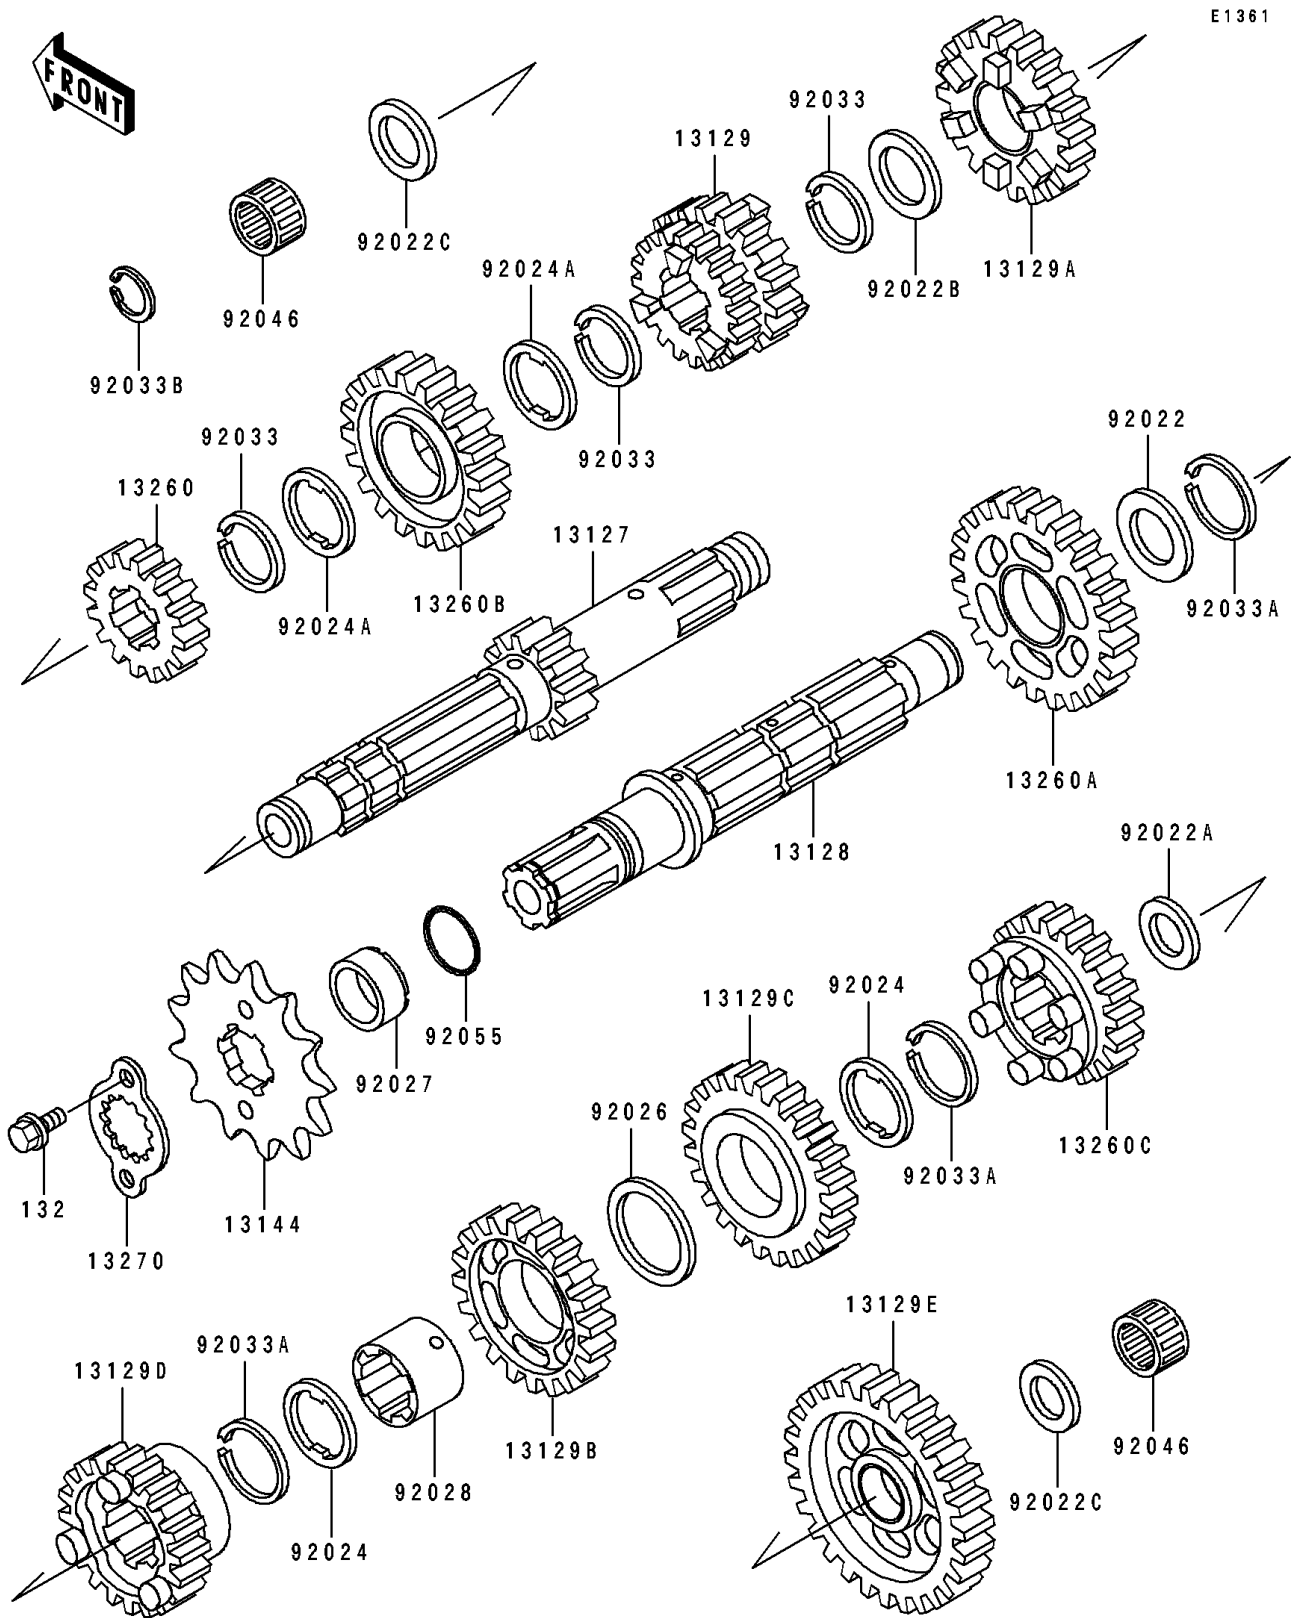

1993 KLR250

PARTS DIAGRAM

Transmission

1993 KLR250

PARTS LIST

Transmission

Kawasaki

Let the Good Times Roll®

ITEM NAME

PART NUMBER

QUANTITY
