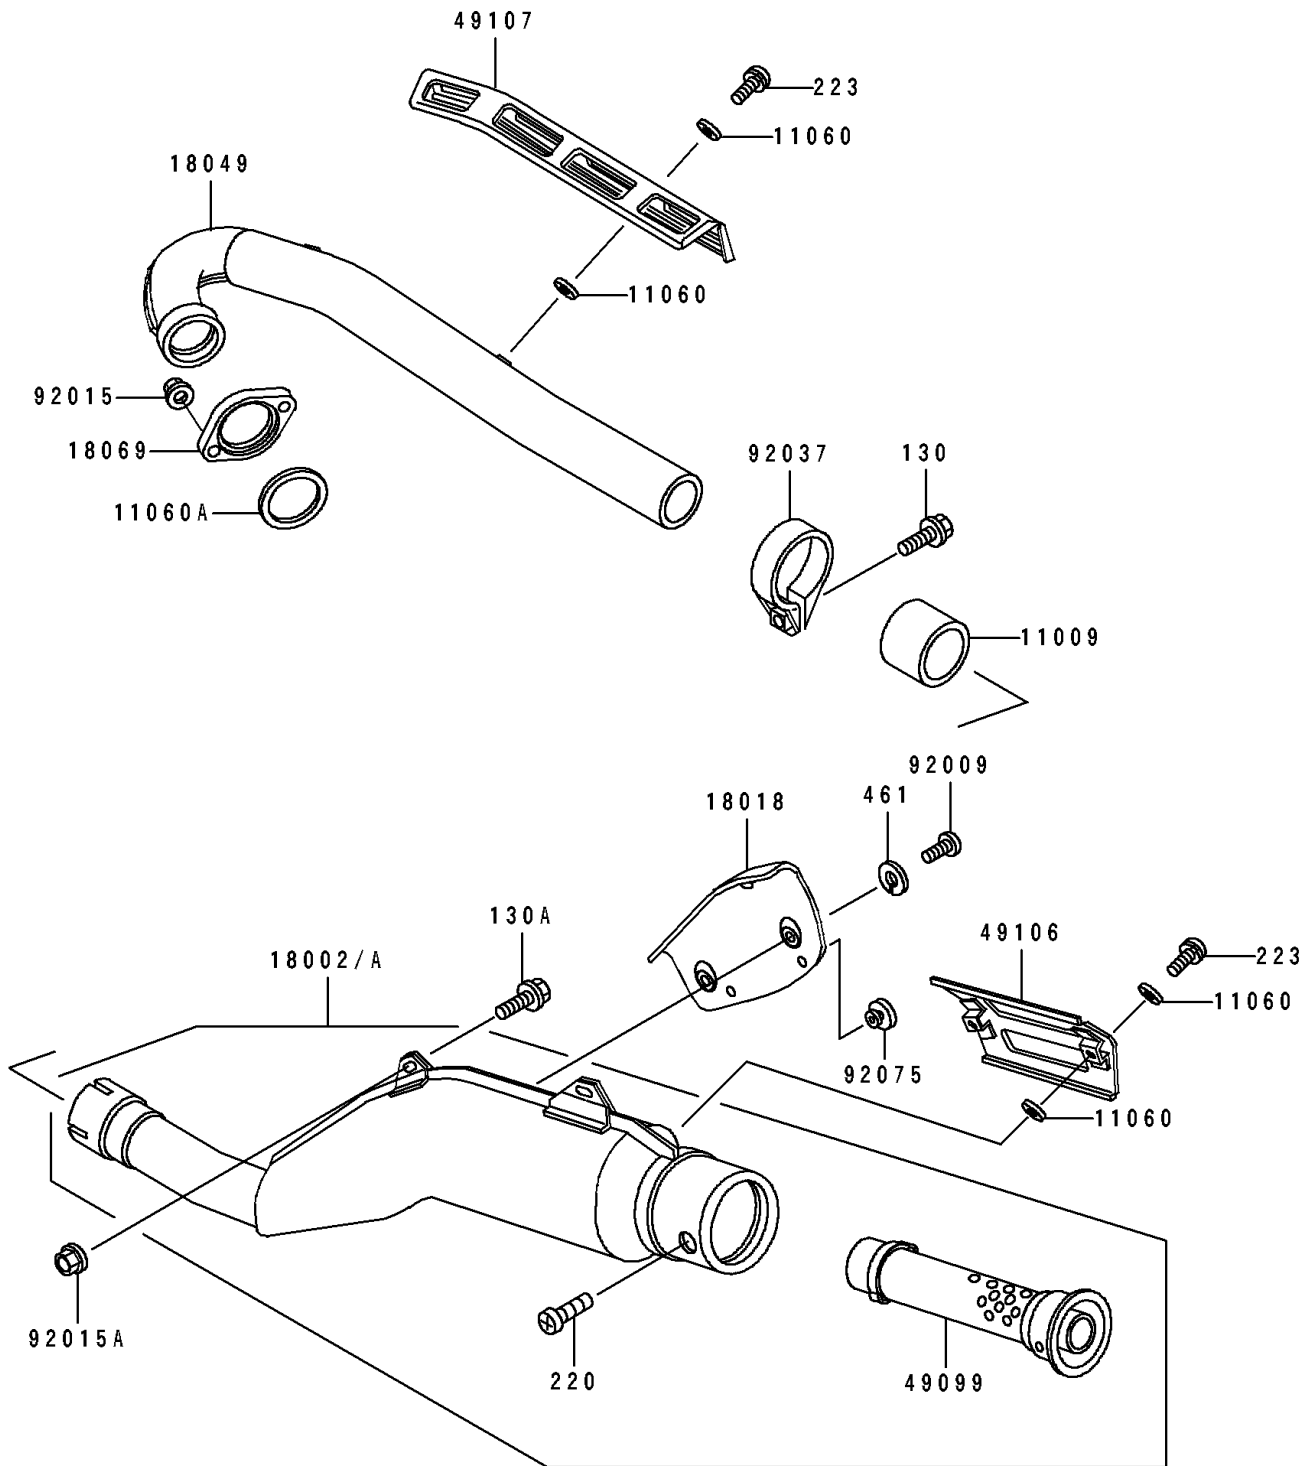

1993 KLR250

PARTS DIAGRAM

Muffler(s)

E1140

1993 KLR250

PARTS LIST

Muffler(s)

Kawasaki

Let the Good Times Roll®

ITEM NAME

PART NUMBER

QUANTITY
