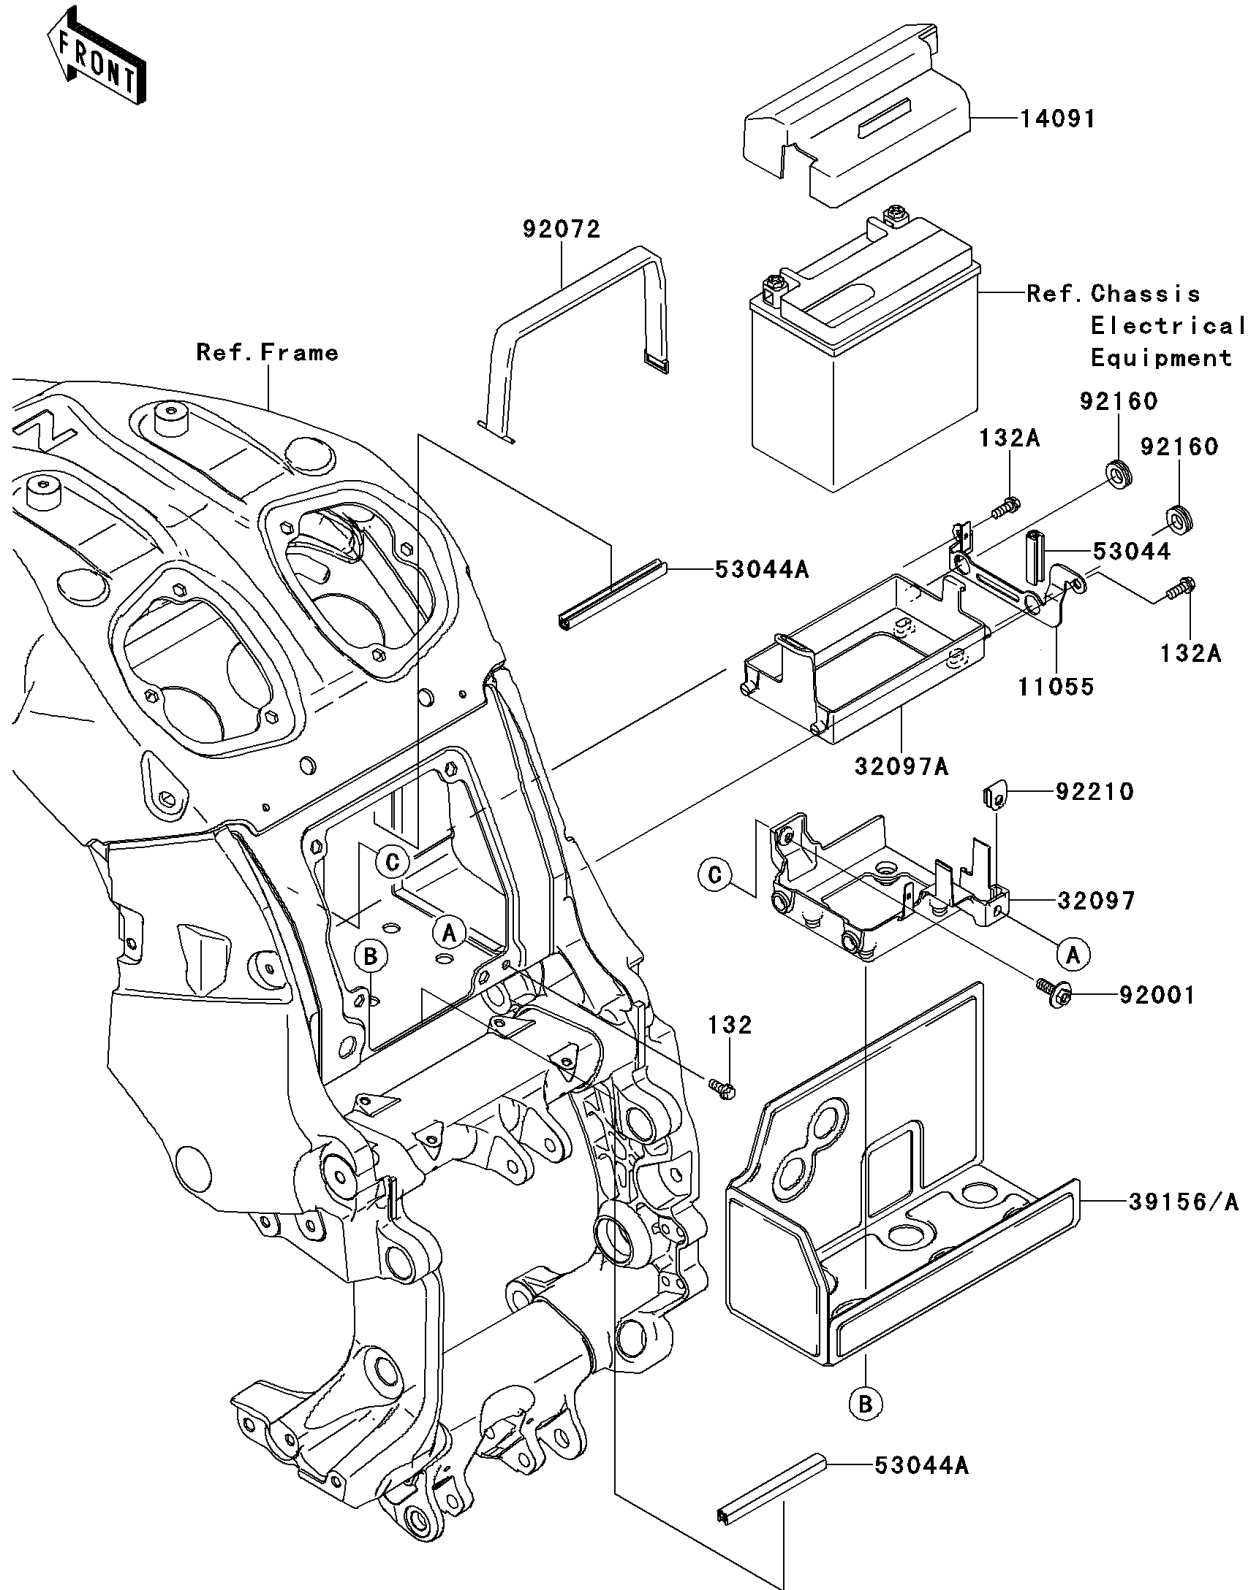

2008 Concoours™ 14

PARTS DIAGRAM

Battery Case

F2132