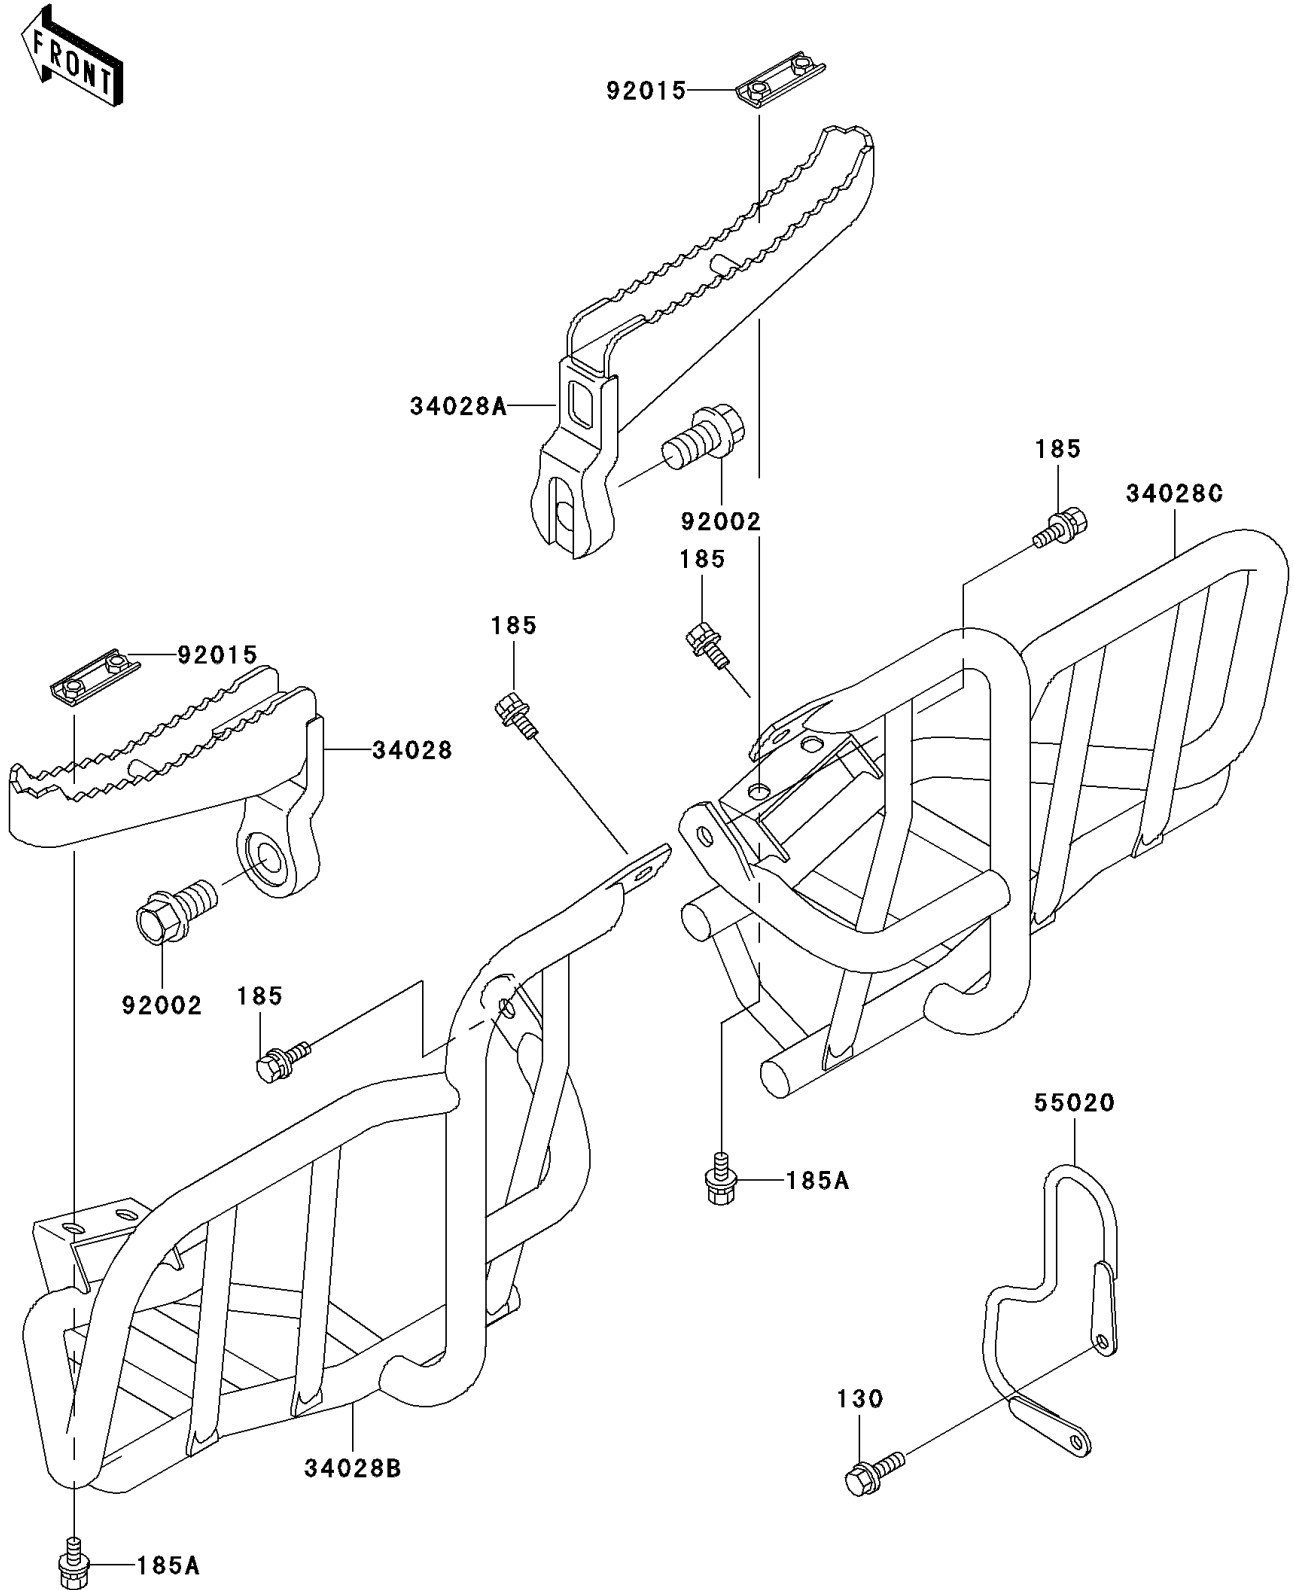

2001 Lakota Sport

PARTS DIAGRAM

Footrests

F2160

2001 Lakota Sport

PARTS LIST

Footrests

ITEM NAME

PART NUMBER

QUANTITY
