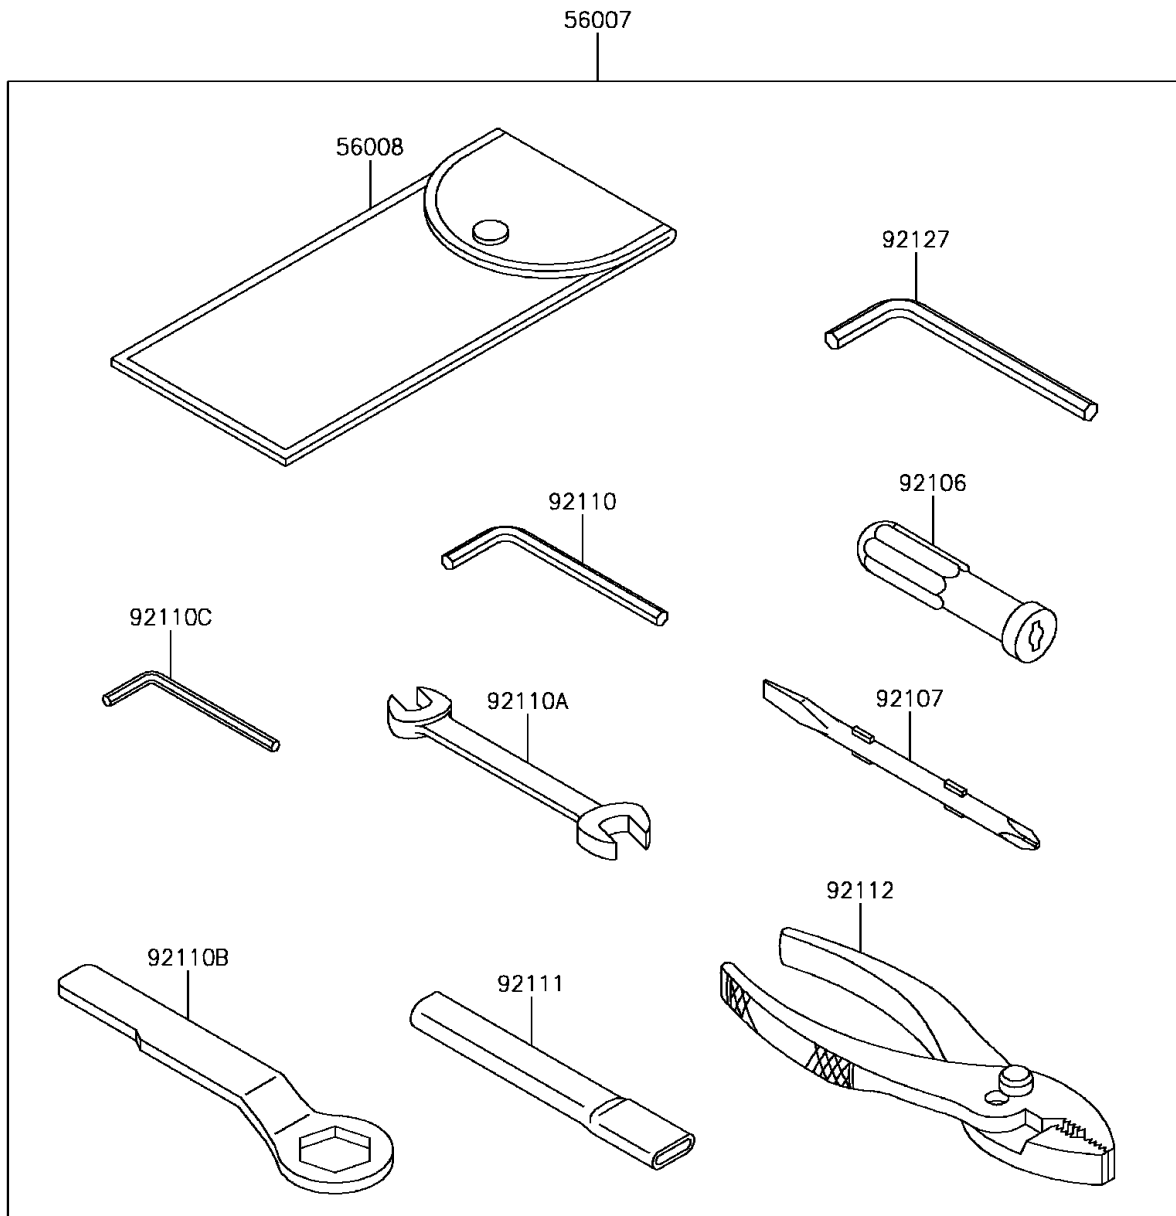

2016 Ninja ZX-10R ABS

PARTS DIAGRAM

Owner's Tools

F2810

2016 Ninja ZX-10R ABS

PARTS LIST

Owner's Tools

ITEM NAME

PART NUMBER

QUANTITY
