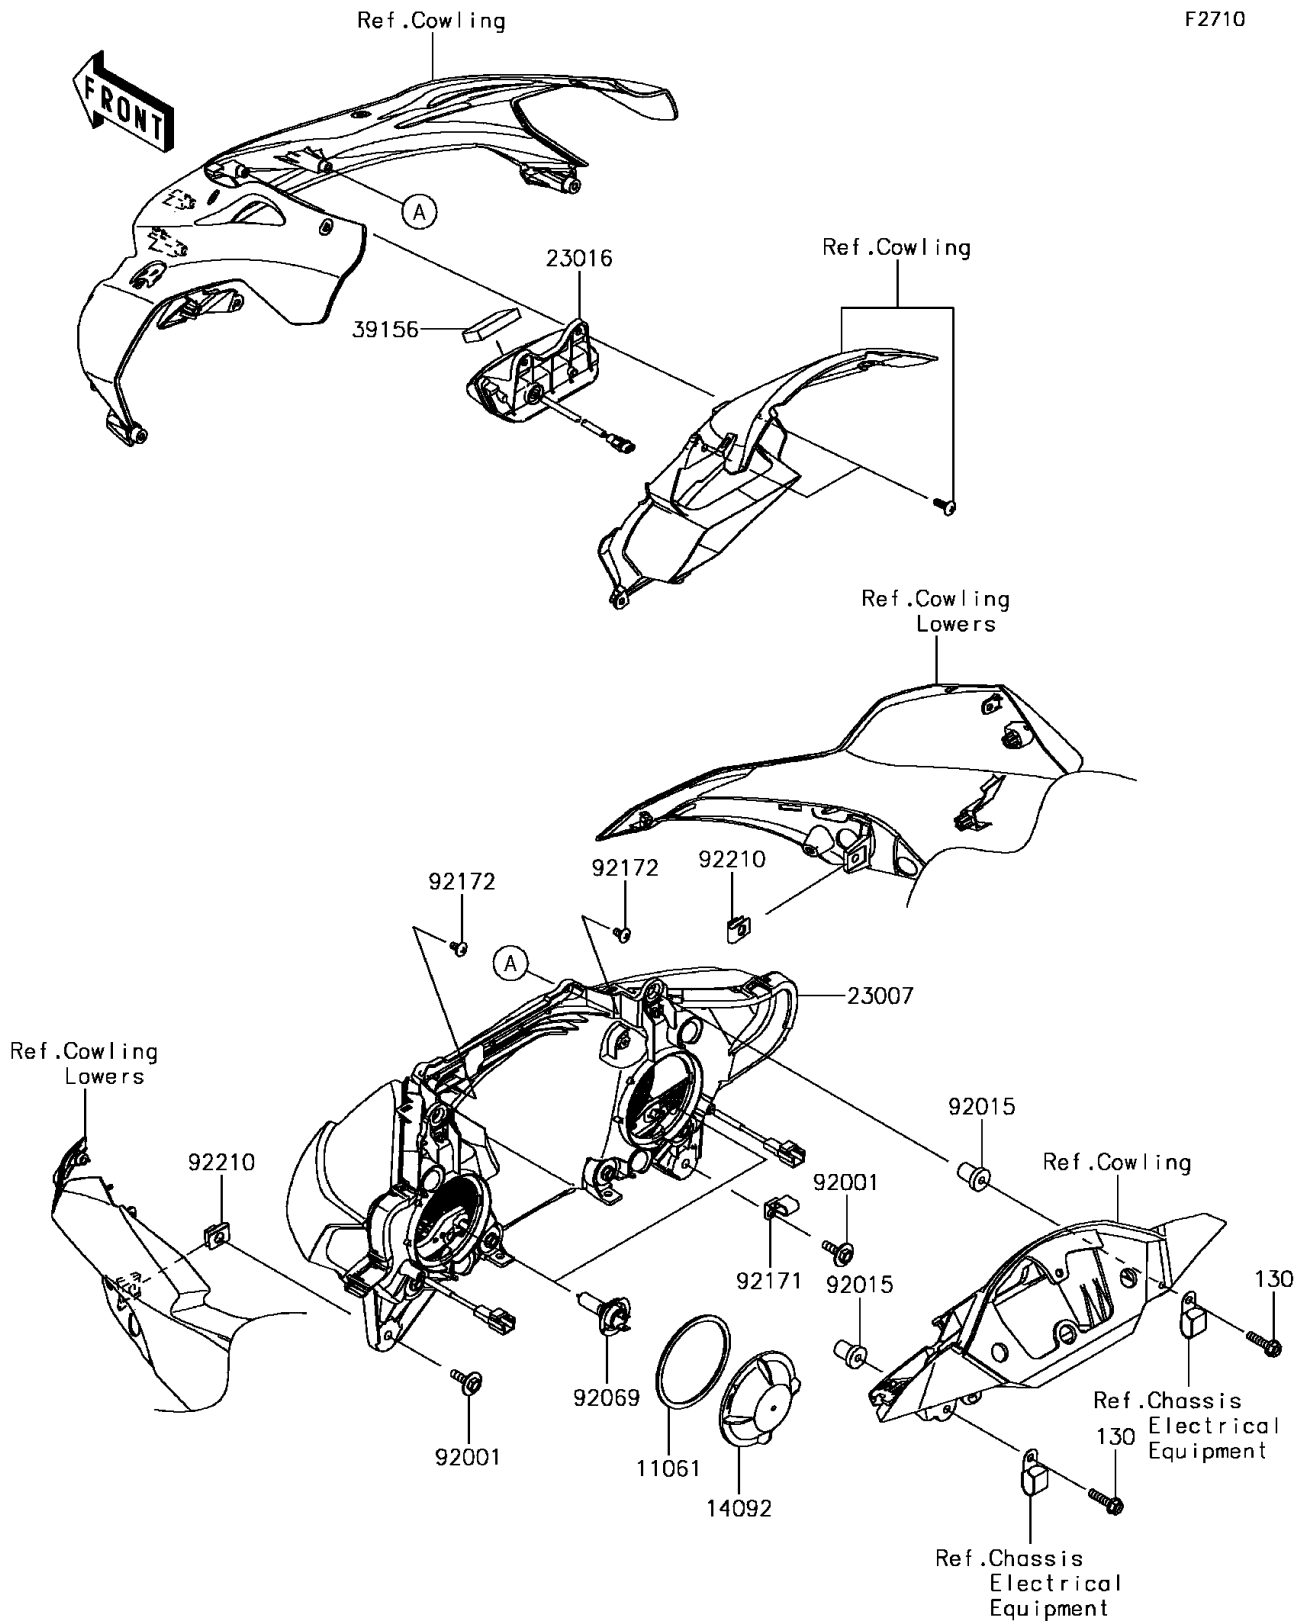

2016 Ninja ZX-10R ABS

PARTS DIAGRAM

Headlight(s)

F2710

2016 Ninja ZX-10R ABS

PARTS LIST

Headlight(s)

ITEM NAME

PART NUMBER

QUANTITY
