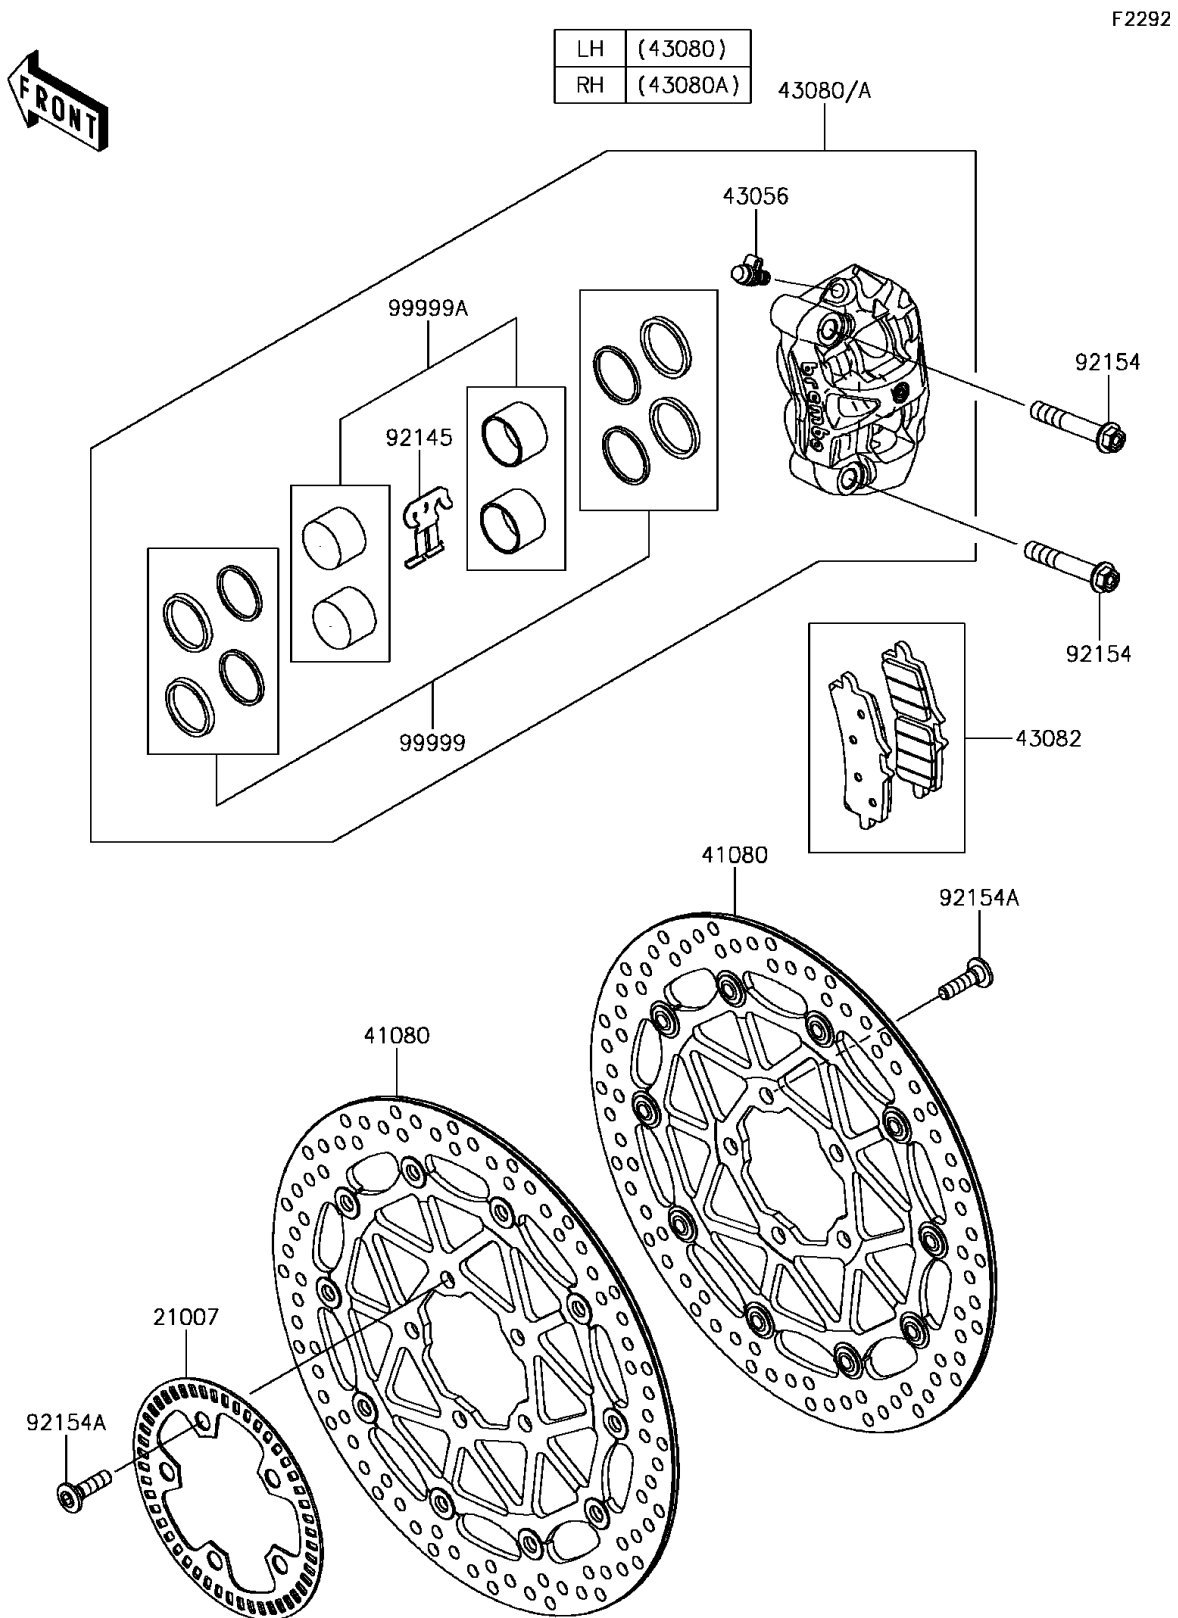

2016 Ninja ZX-10R ABS KRT Edition

PARTS DIAGRAM

Front Brake

2016 Ninja ZX-10R ABS KRT Edition

Kawasaki
Let the Good Times Roll®

PARTS LIST

Front Brake

ITEM NAME	PART NUMBER	QUANTITY
-----------	-------------	----------
