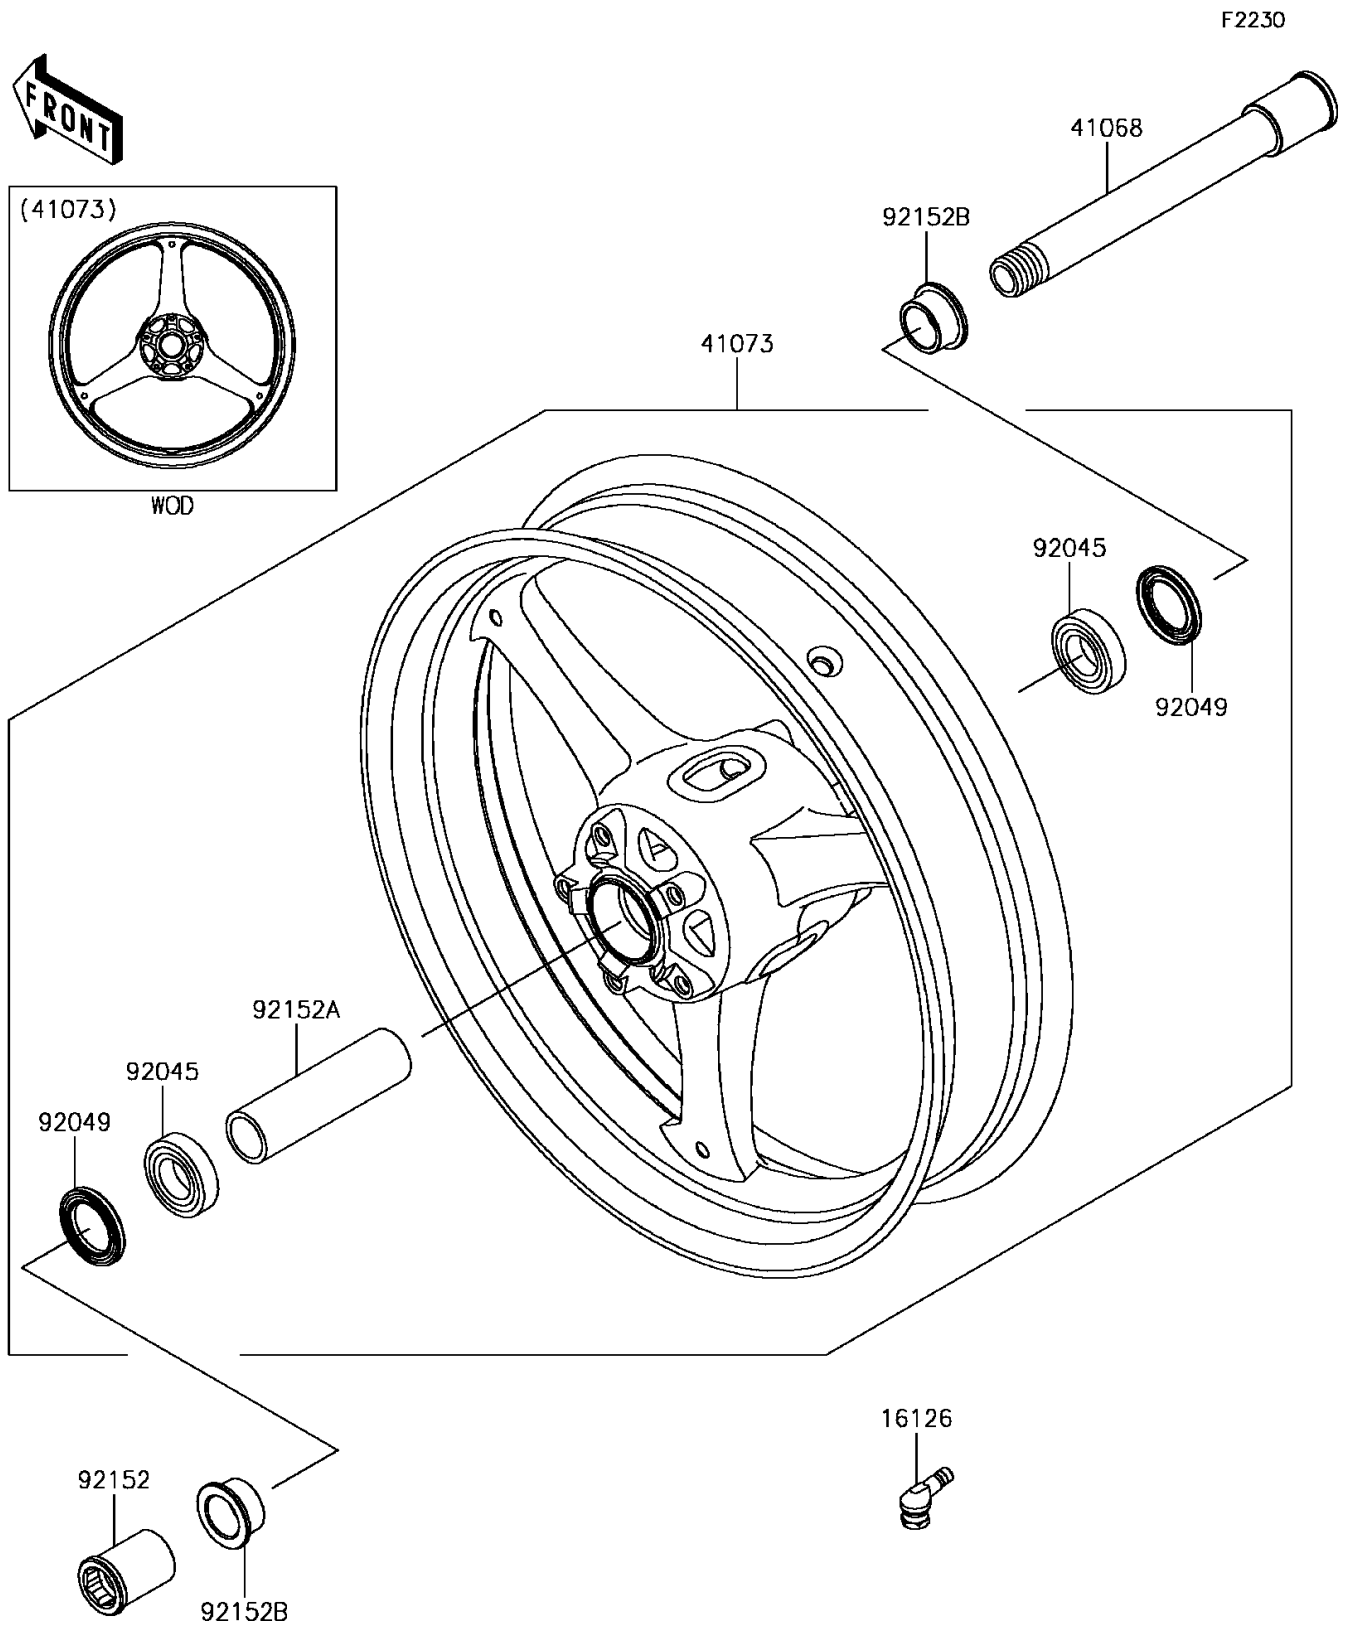

2017 Ninja ZX-10R ABS KRT Edition

PARTS DIAGRAM

Front Wheel

2017 Ninja ZX-10R ABS KRT Edition

Kawasaki
Let the Good Times Roll®

PARTS LIST

Front Wheel

ITEM NAME	PART NUMBER	QUANTITY
VALVE (Ref # 16126)	16126-0735	1
AXLE,FR,25X205 (Ref # 41068)	41068-0594	1
WHEEL-ASSY,FR,G.BLACK (Ref # 41073)	41073-0677-18F	1
BEARING-BALL,25X47X12 (Ref # 92045)	92045-0803	2
SEAL-OIL,BJN-C2 32X47X5 (Ref # 92049)	92049-0050	2
COLLAR,FR AXLE,LH,L=44.5 (Ref # 92152)	92152-0240	1
COLLAR,FR HUB,L=115 (Ref # 92152A)	92152-0616	1
COLLAR,25X40X18 (Ref # 92152B)	92152-1947	2