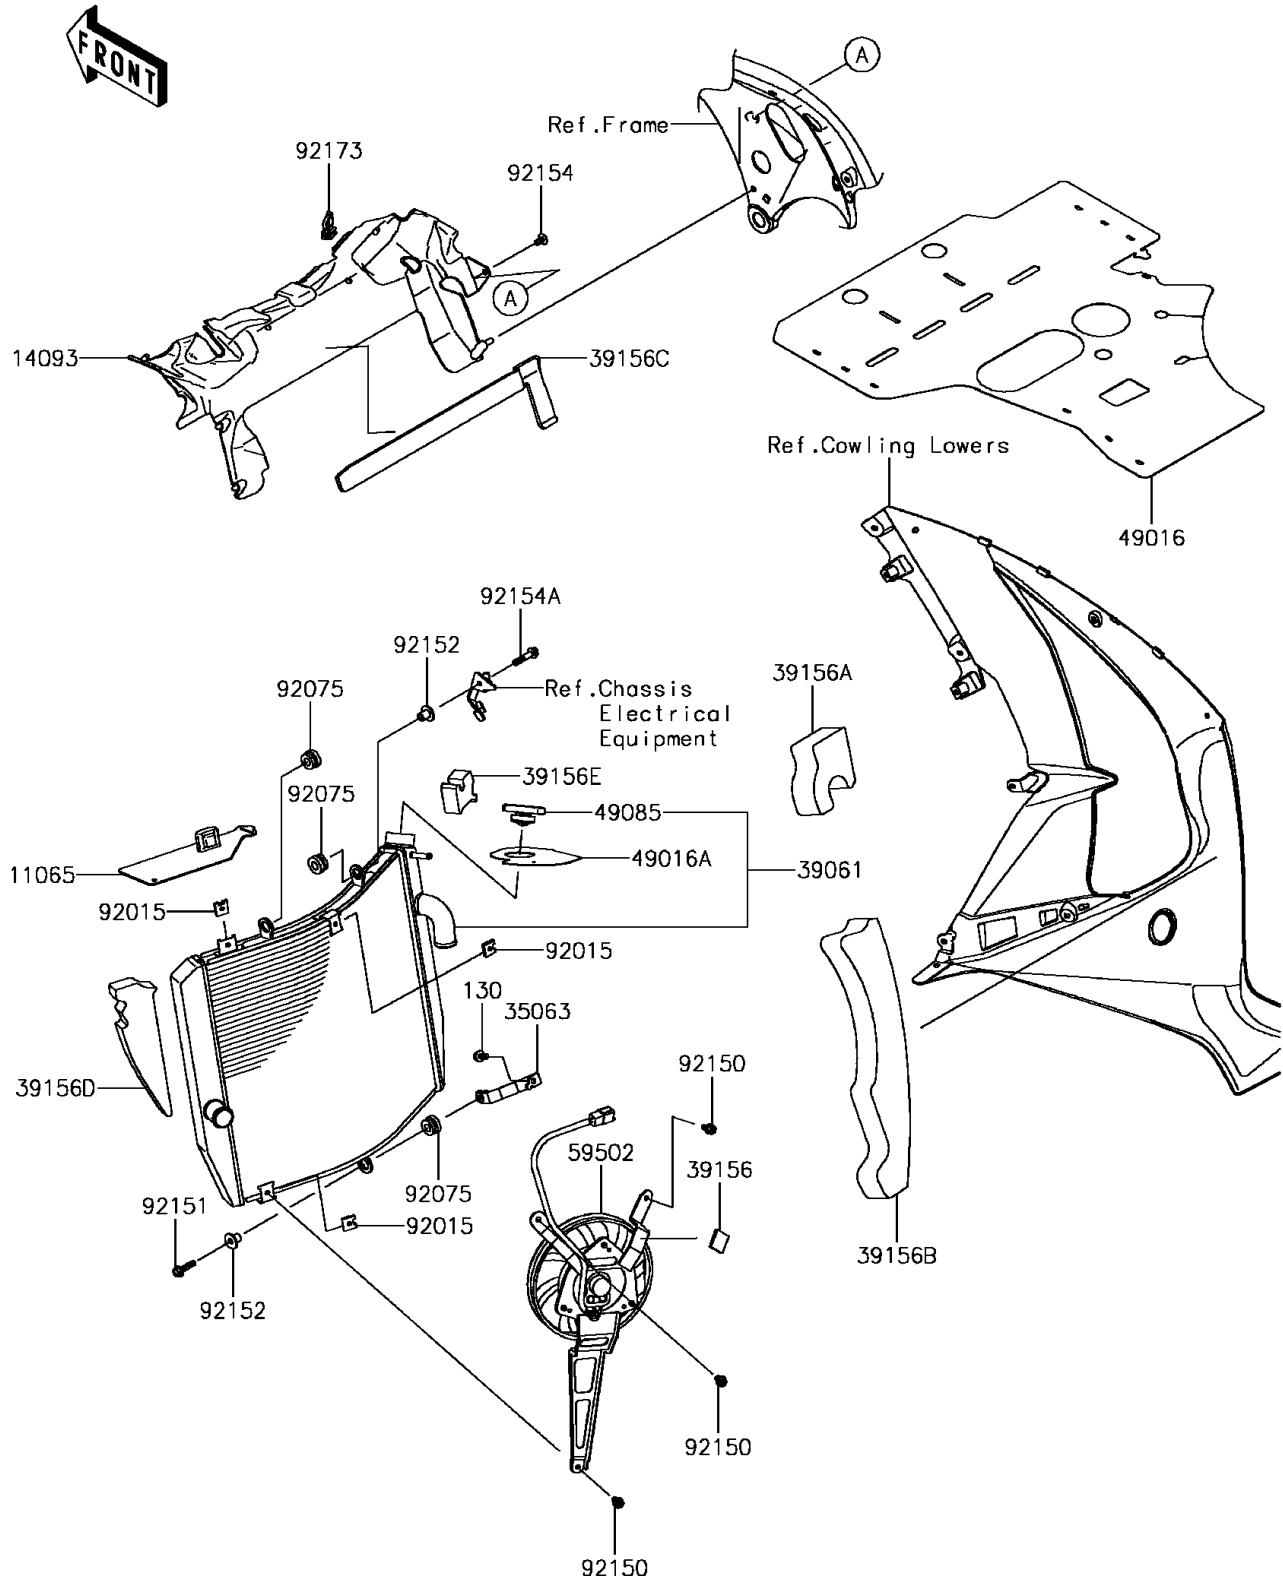

2016 Ninja ZX-10R ABS KRT Edition

PARTS DIAGRAM

Radiator

E3032

2016 Ninja ZX-10R ABS KRT Edition

Kawasaki
Let the Good Times Roll®

PARTS LIST

Radiator

ITEM NAME	PART NUMBER	QUANTITY
-----------	-------------	----------
