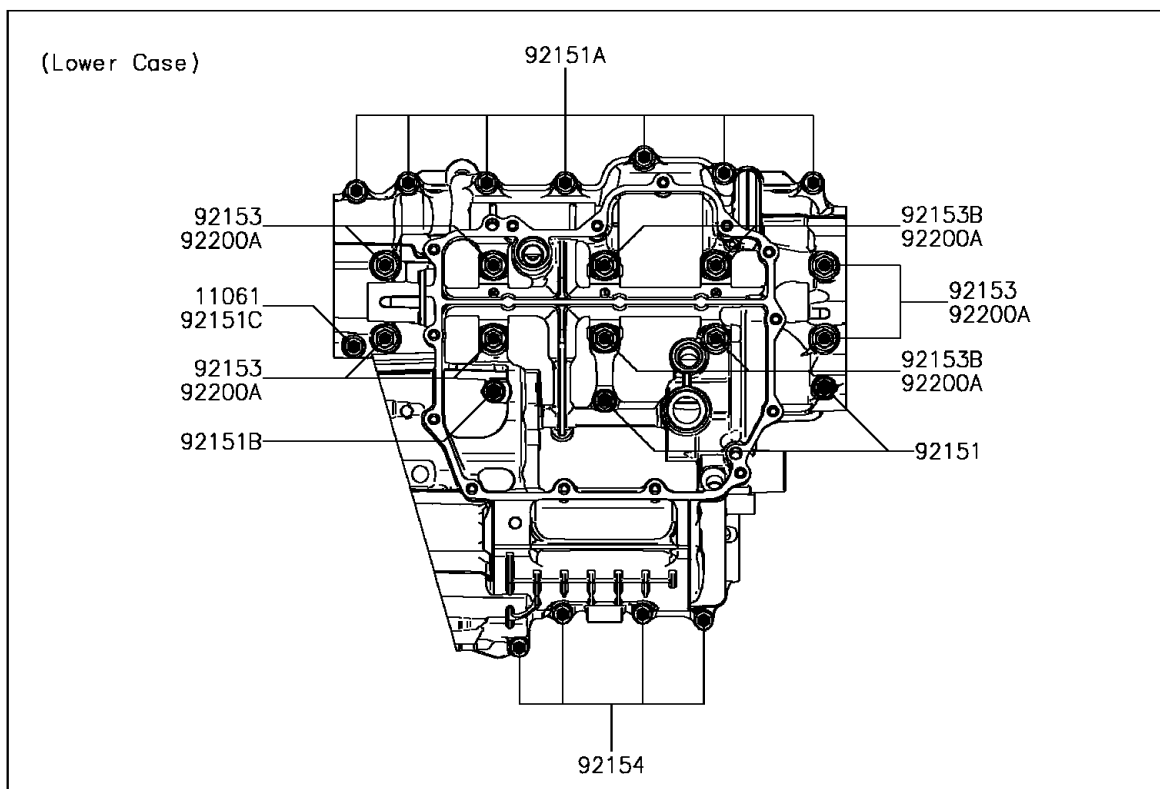

2016 Ninja ZX-10R ABS

PARTS DIAGRAM

Crankcase Bolt Pattern

E1412

2016 Ninja ZX-10R ABS

PARTS LIST

Crankcase Bolt Pattern

ITEM NAME

PART NUMBER

QUANTITY
