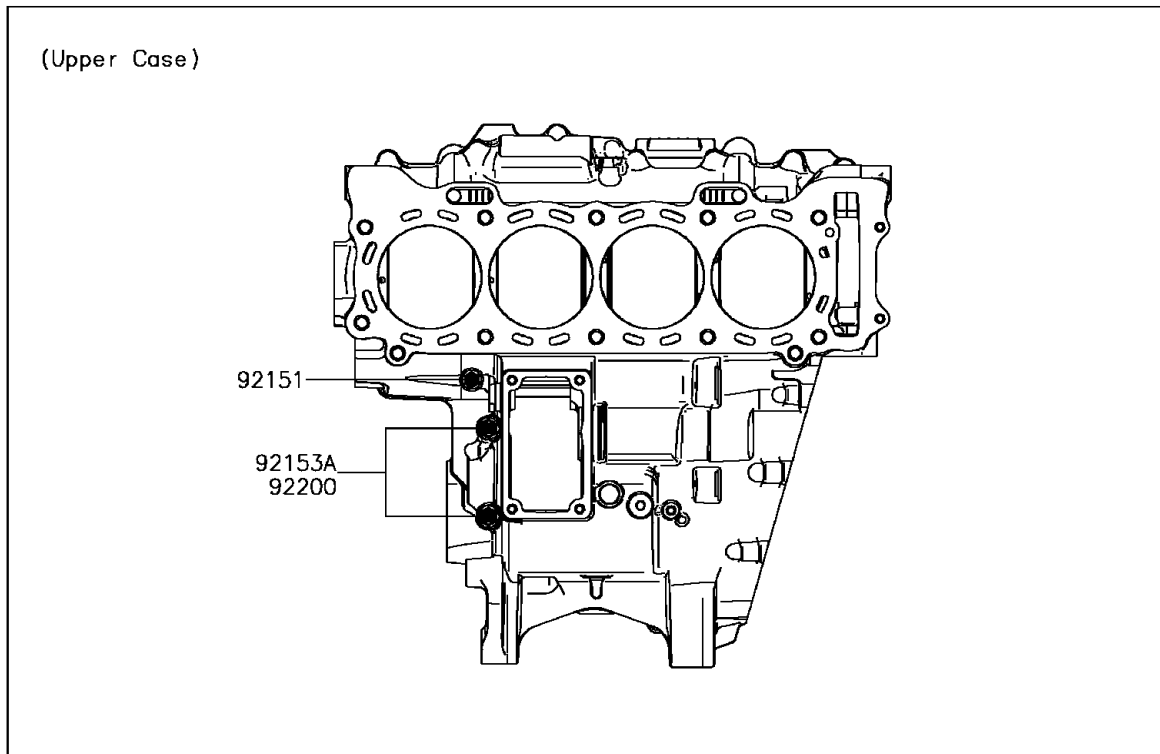

2016 Ninja ZX-10R ABS

PARTS DIAGRAM

Crankcase Bolt Pattern

E1412

2016 Ninja ZX-10R ABS

PARTS LIST

Crankcase Bolt Pattern

ITEM NAME

PART NUMBER

QUANTITY
