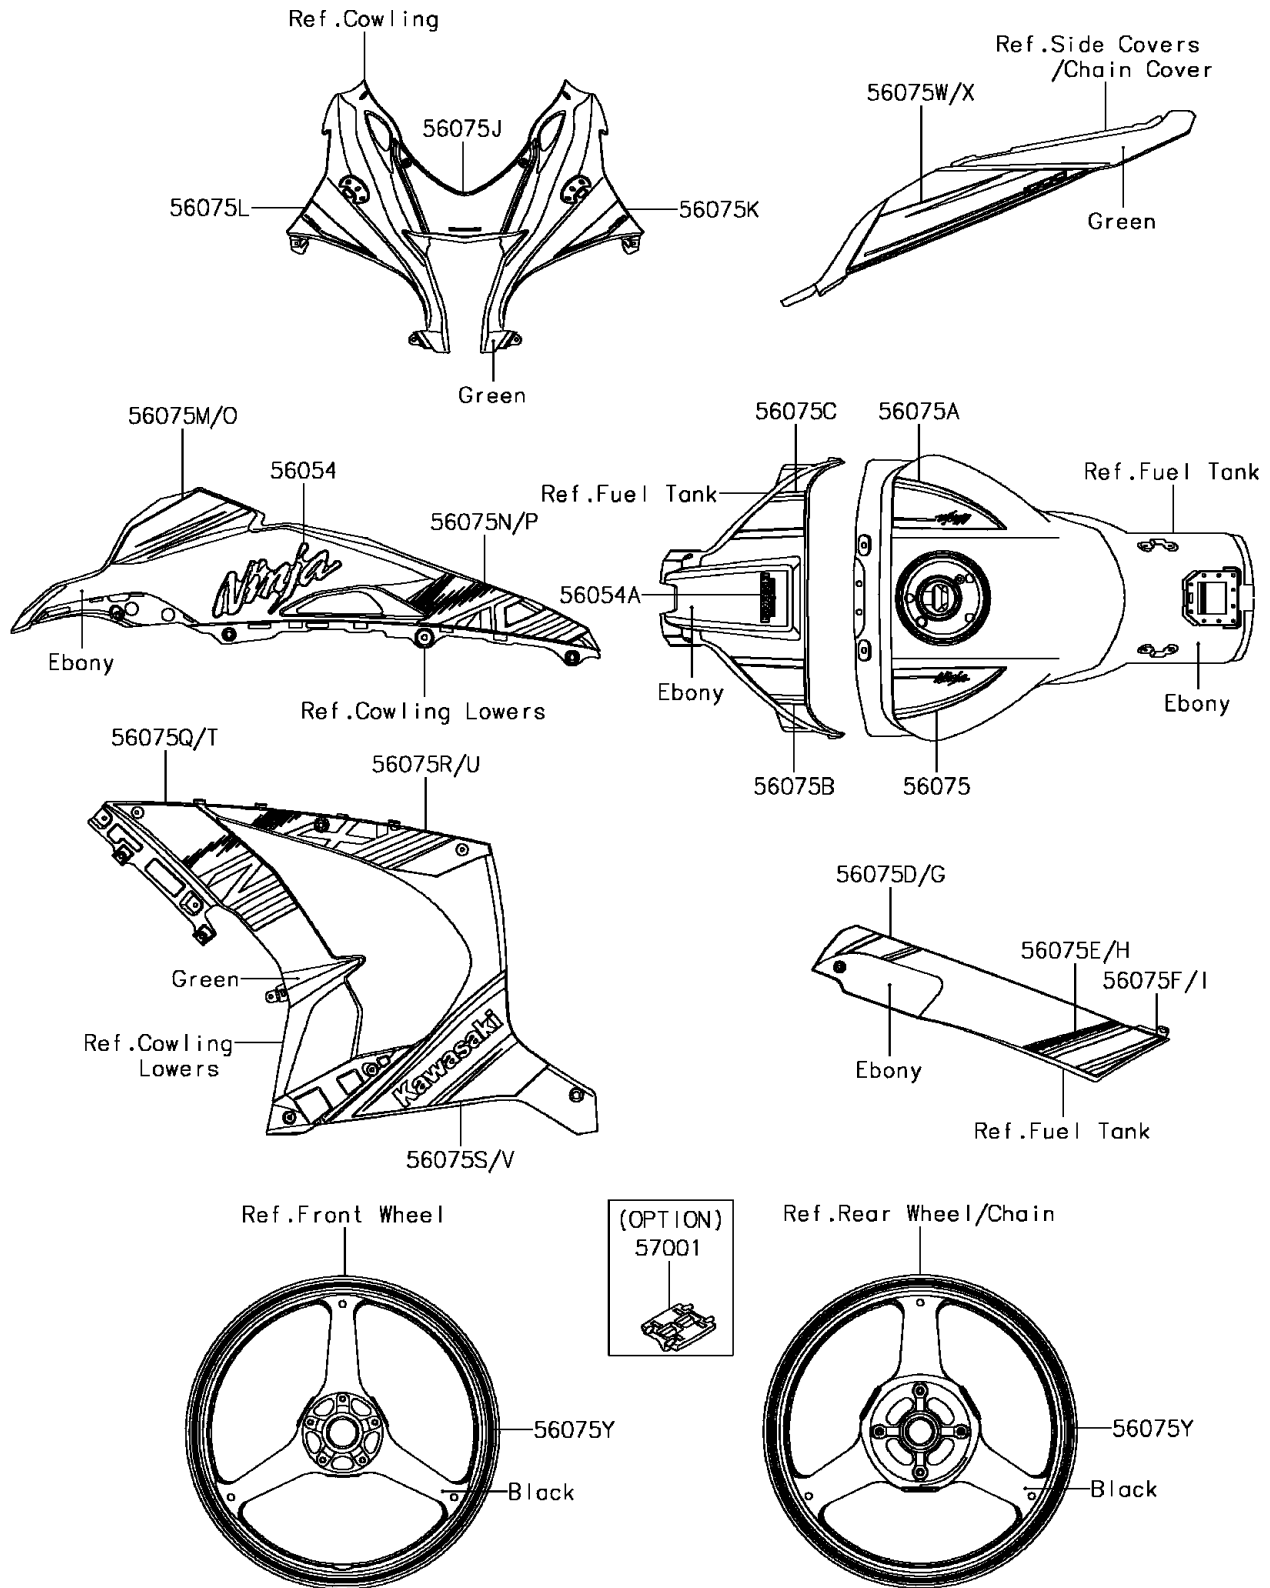

2016 Ninja ZX-10R KRT Edition

PARTS DIAGRAM

Decals(Green)(RGFA/RHFA)

F2861A

2016 Ninja ZX-10R KRT Edition

PARTS LIST

Decals(Green)(RGFA/RHFA)

ITEM NAME

PART NUMBER

QUANTITY
