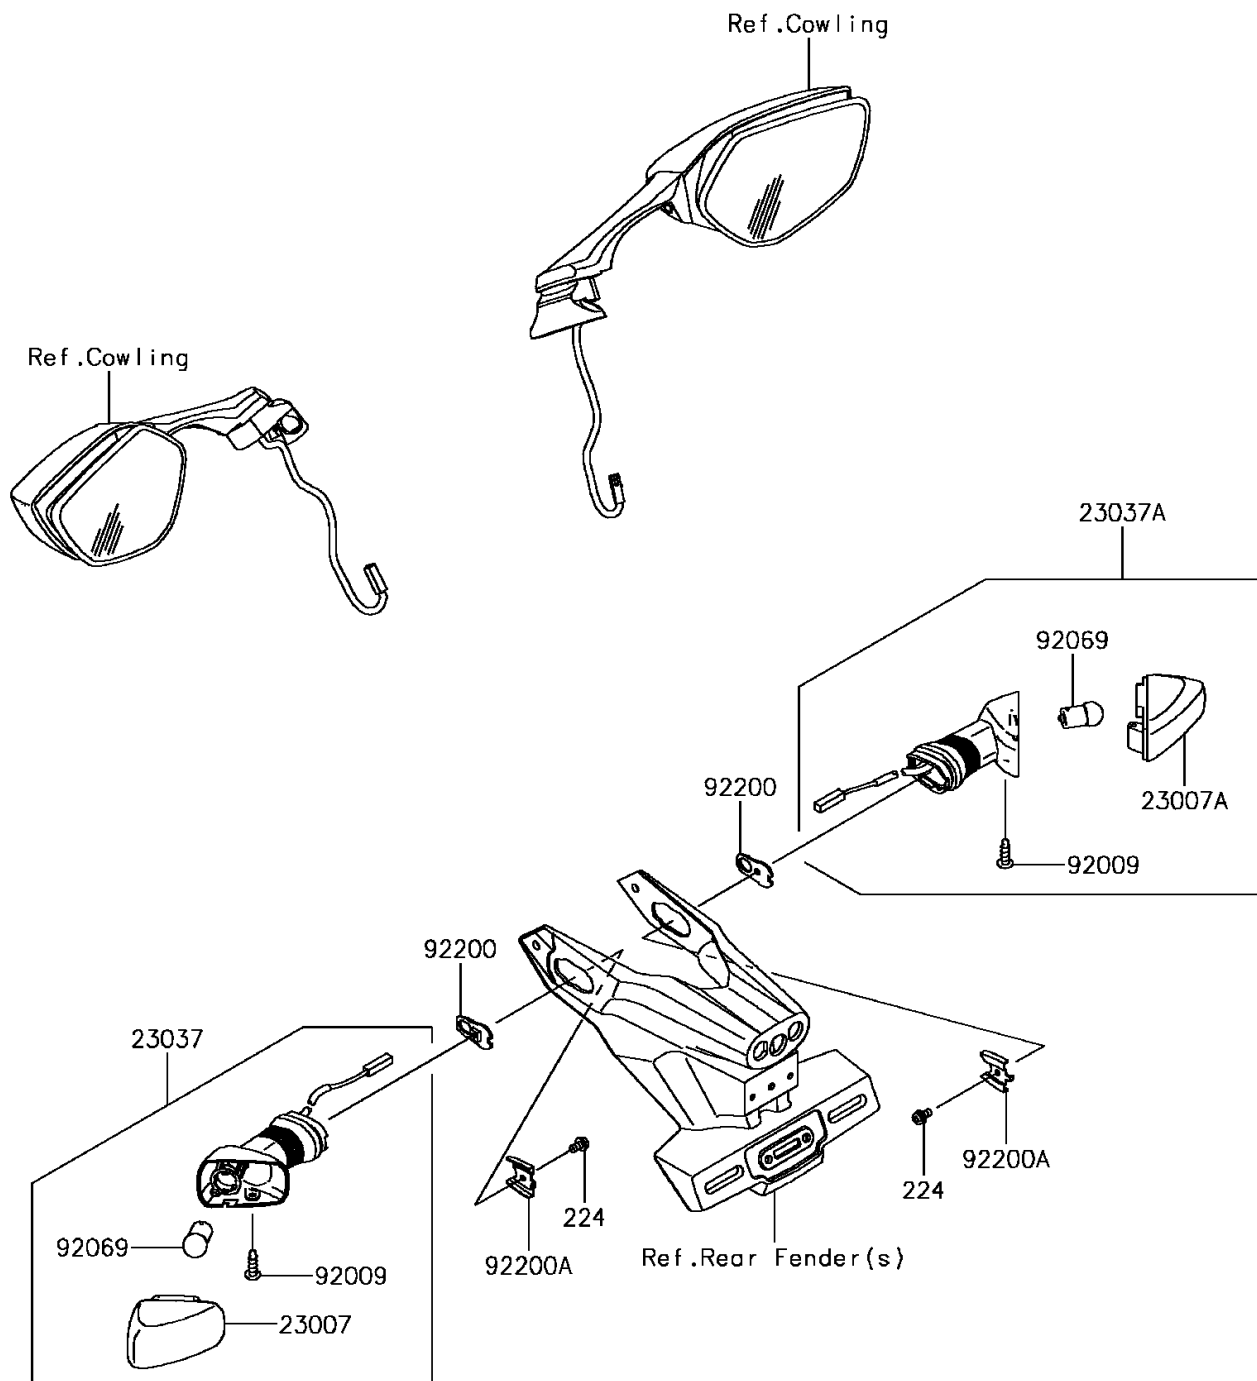

2016 Ninja ZX-10R KRT Edition

PARTS DIAGRAM

Turn Signals

F2730

2016 Ninja ZX-10R KRT Edition

PARTS LIST

Turn Signals

ITEM NAME

PART NUMBER

QUANTITY
