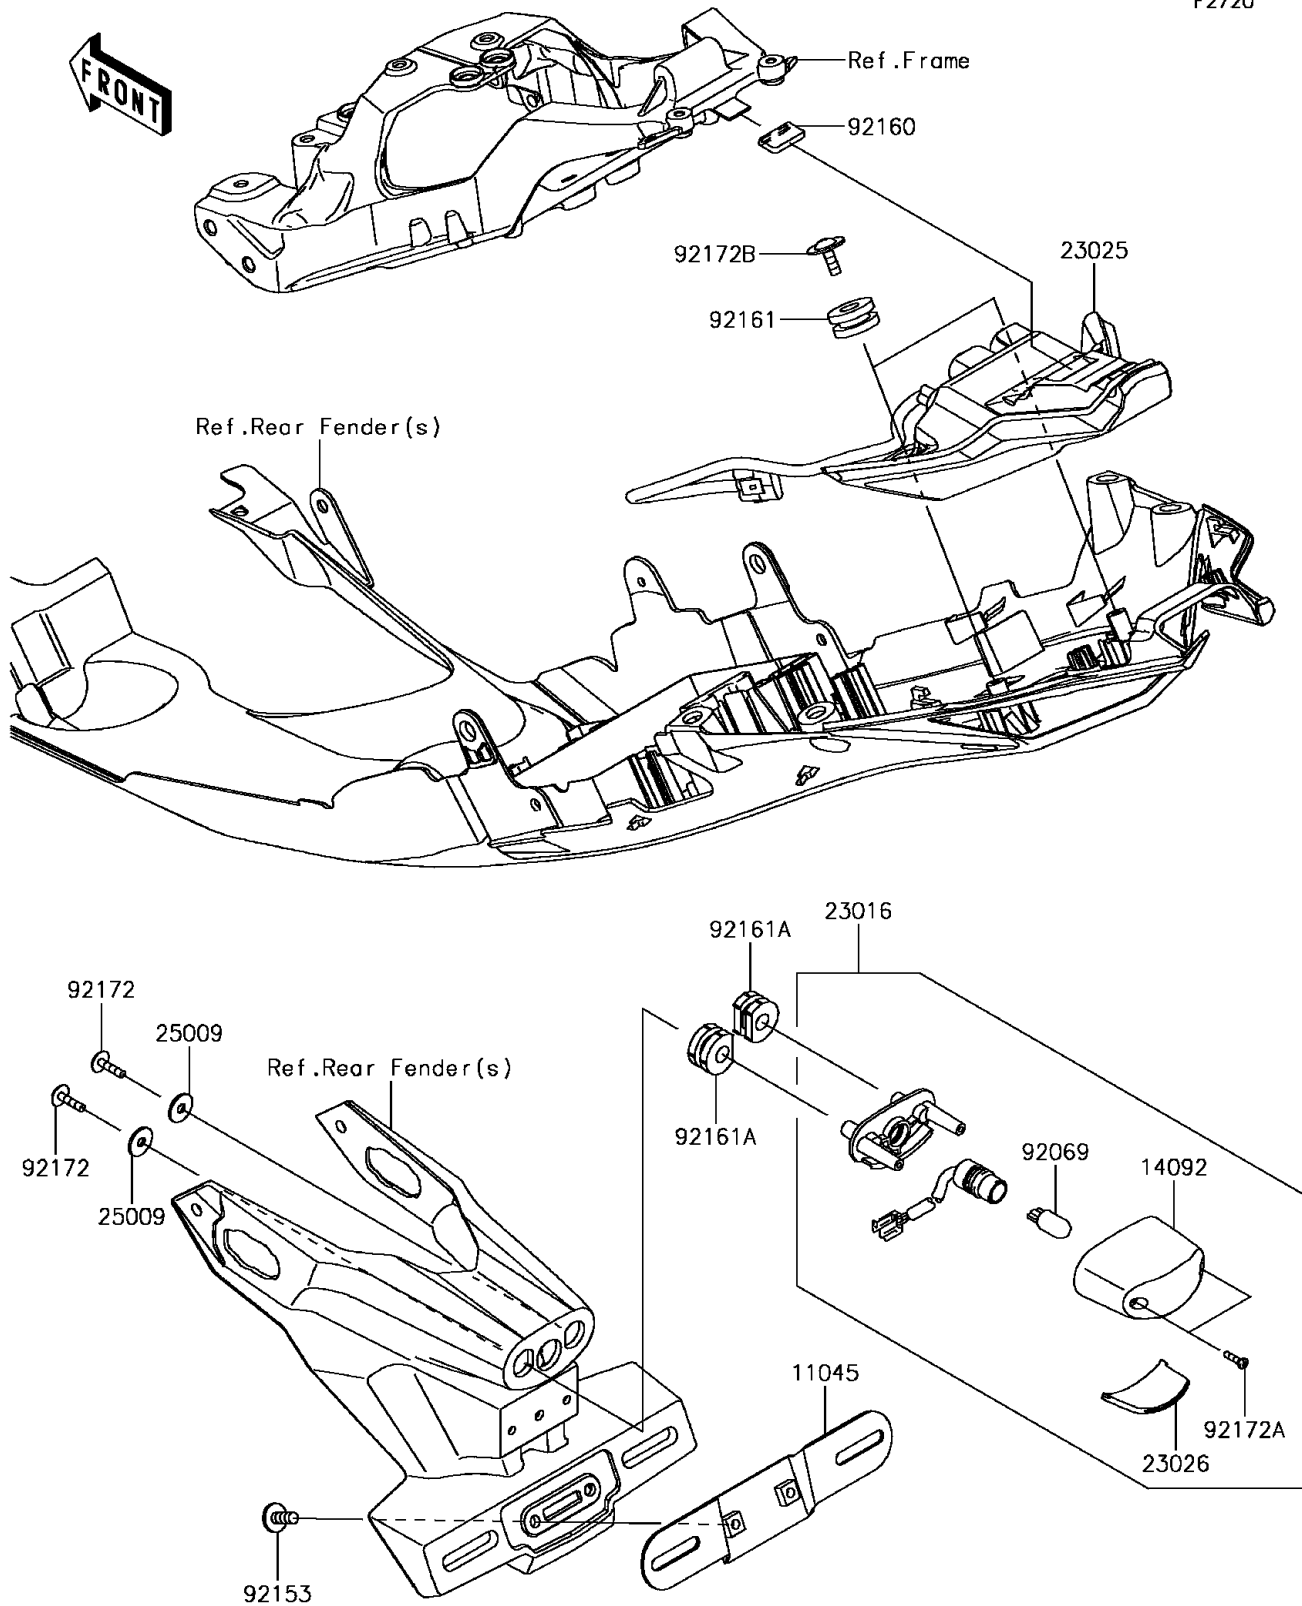

2017 Ninja ZX-10R KRT Edition

PARTS DIAGRAM

Taillight(s)

F2720

2017 Ninja ZX-10R KRT Edition

PARTS LIST

Taillight(s)

ITEM NAME	PART NUMBER	QUANTITY
BRACKET,LICENSE (Ref # 11045)	11045-1387	1
COVER,LICENSE LAMP (Ref # 14092)	14092-0001	1
LAMP-ASSY,LICENSE (Ref # 23016)	23016-0561	1
LAMP-TAIL,LED (Ref # 23025)	23025-0332	1
LENS,LICENCE LAMP (Ref # 23026)	23026-0023	1
WASHER,5.2X16X1.2 (Ref # 25009)	25009-004	2
BULB,12V 5W (Ref # 92069)	92069-1016	1
BOLT,SOCKET,6X14 (Ref # 92153)	92153-1446	2
DAMPER (Ref # 92160)	92160-1190	1
DAMPER (Ref # 92161)	92161-0163	2
DAMPER (Ref # 92161A)	92161-0776	2
SCREW,TAPPING,5X16 (Ref # 92172)	92172-0238	2
SCREW,TAPPING,2.9X13 (Ref # 92172A)	92172-0343	2
SCREW,TAPTITE,5X16 (Ref # 92172B)	92172-0481	2