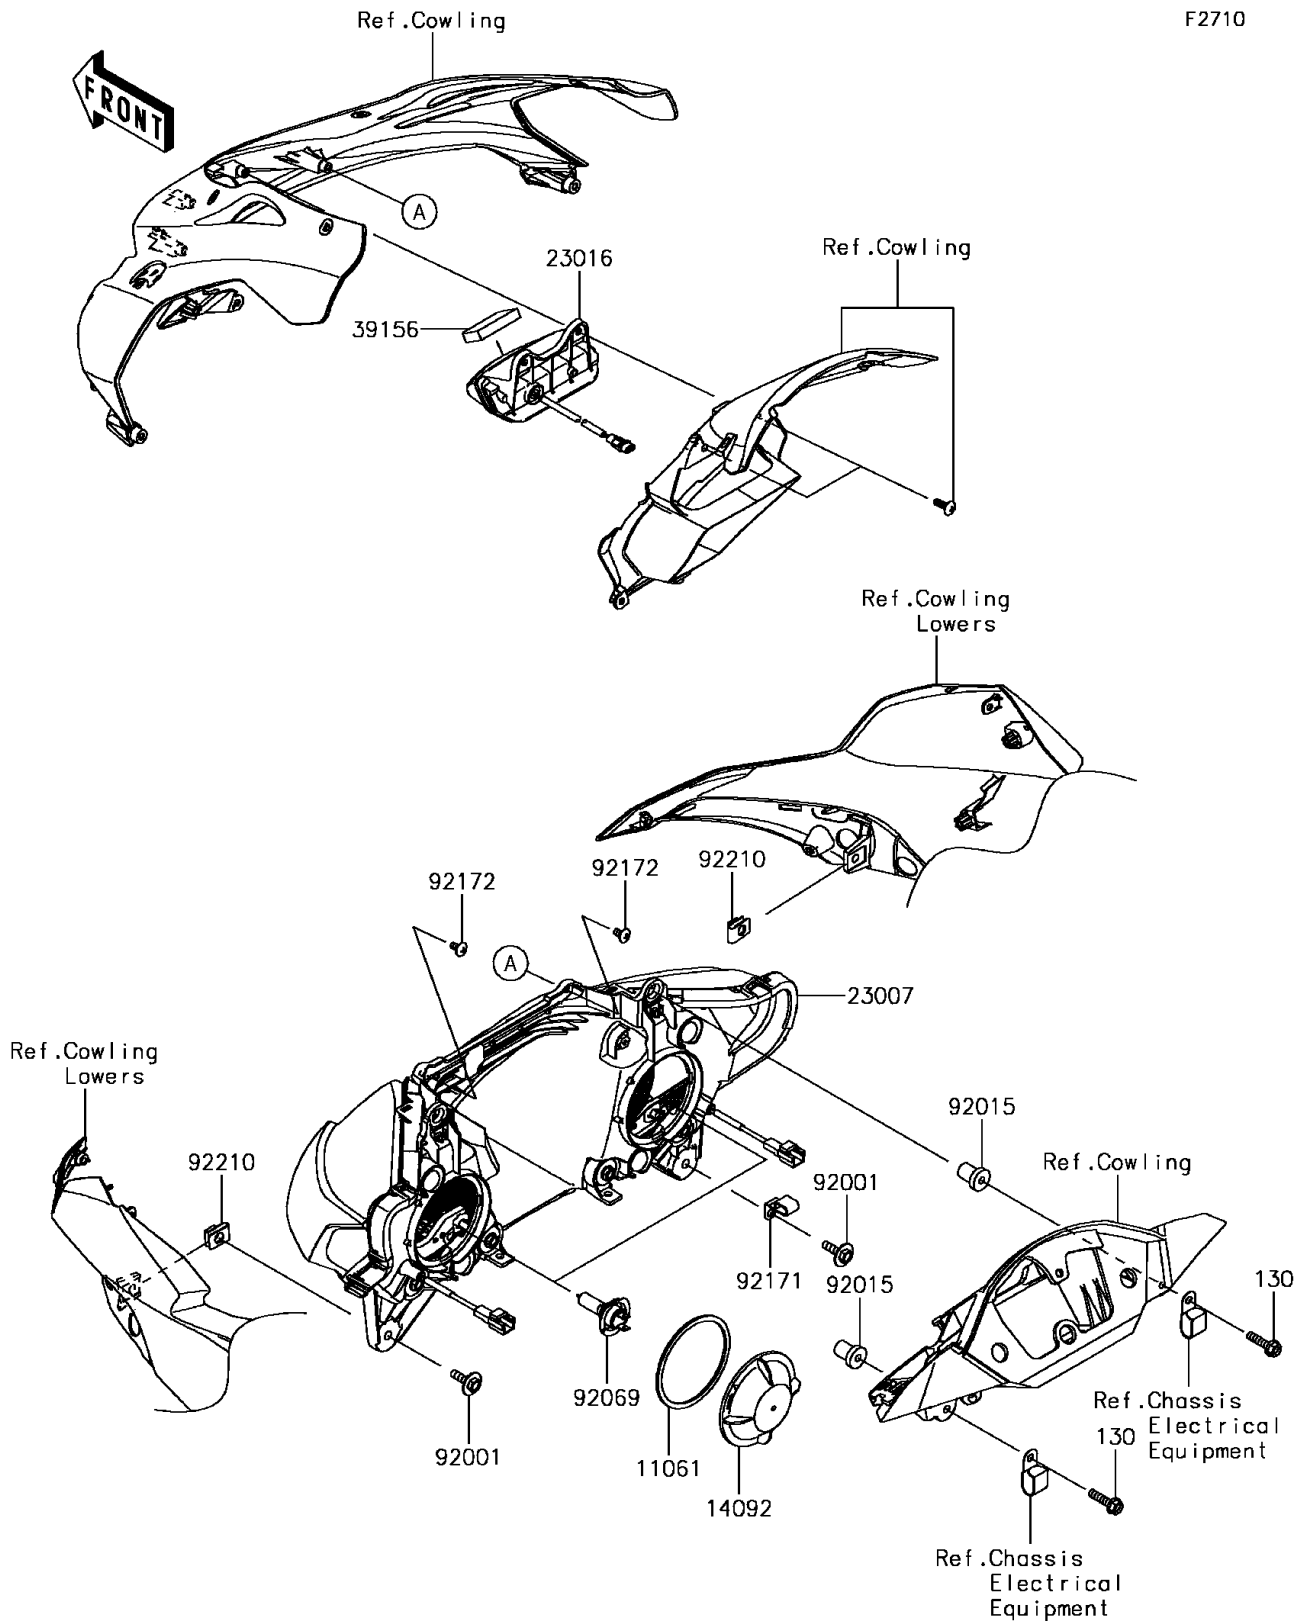

2016 Ninja ZX-10R KRT Edition

PARTS DIAGRAM

Headlight(s)

F2710

2016 Ninja ZX-10R KRT Edition

PARTS LIST

Headlight(s)

ITEM NAME	PART NUMBER	QUANTITY
-----------	-------------	----------
