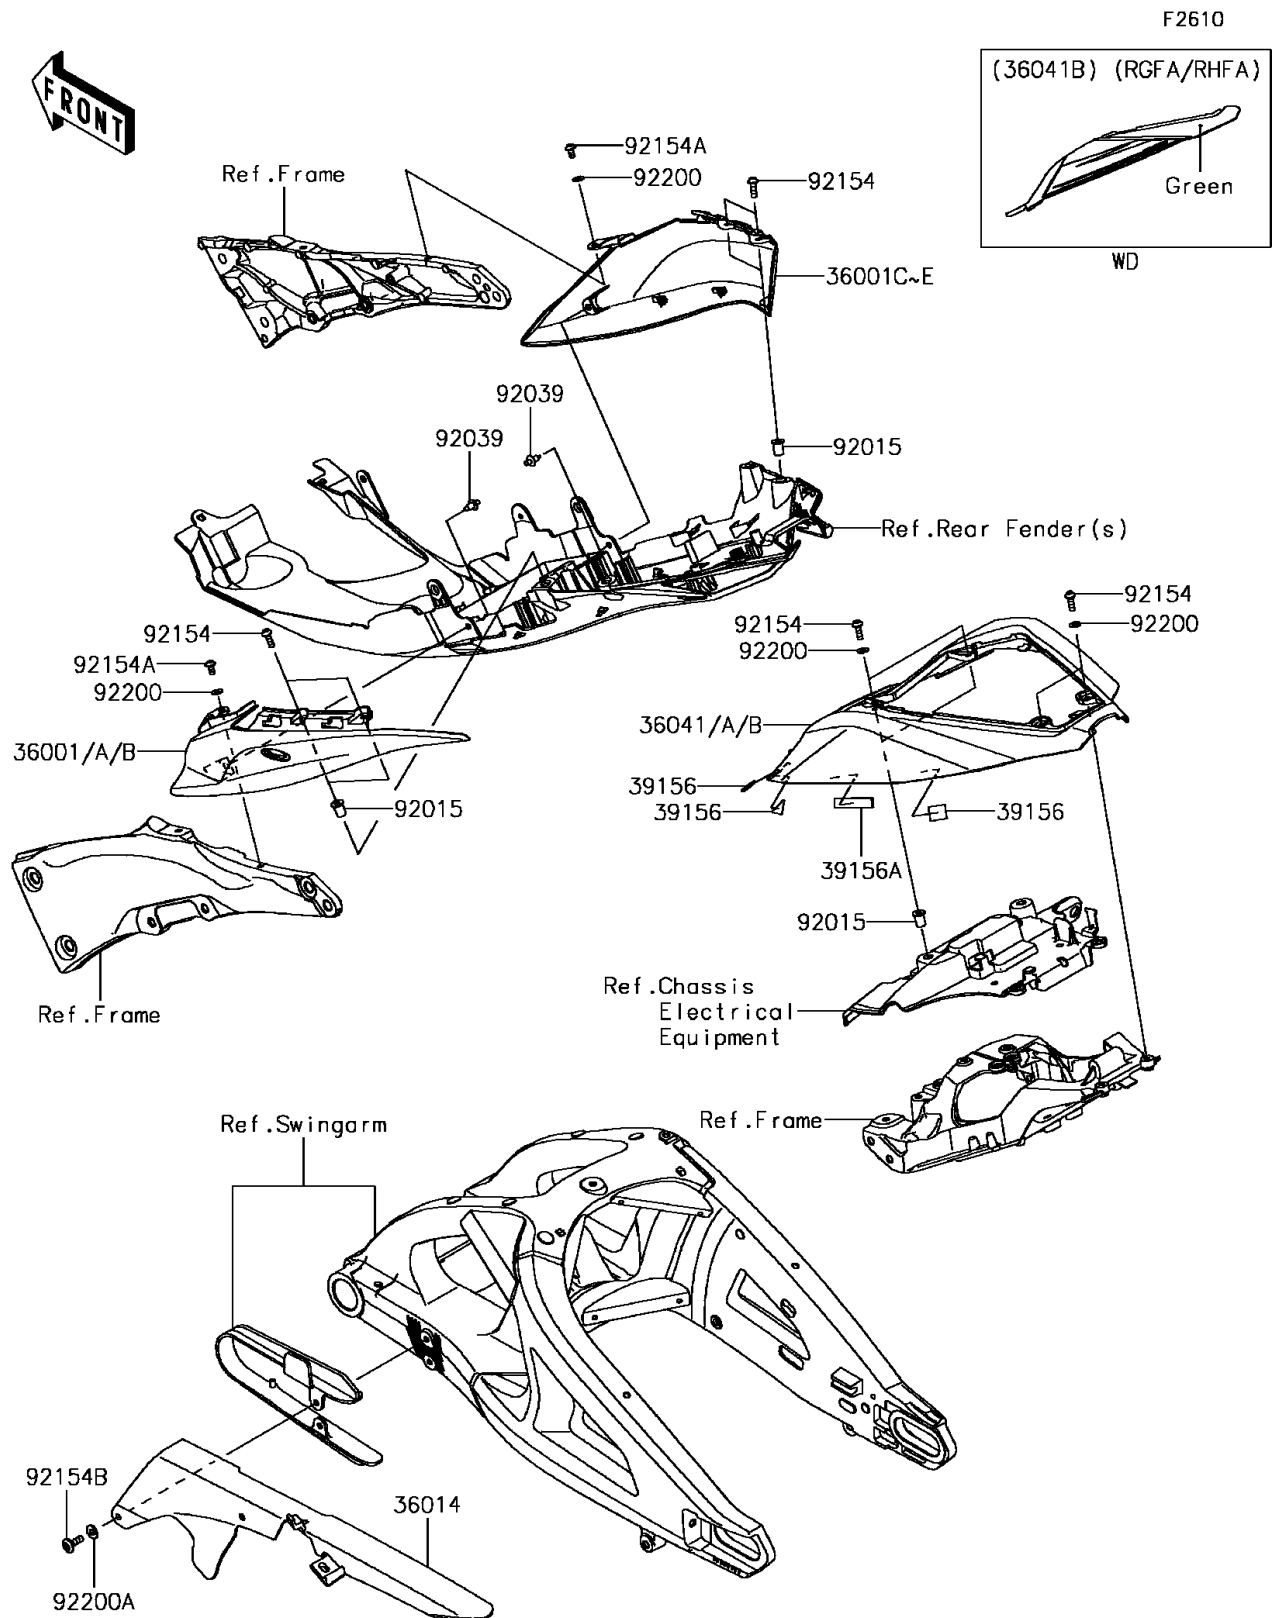

2016 Ninja ZX-10R KRT Edition

PARTS DIAGRAM

Side Covers/Chain Cover

2016 Ninja ZX-10R KRT Edition

PARTS LIST

Side Covers/Chain Cover

ITEM NAME	PART NUMBER	QUANTITY
-----------	-------------	----------
