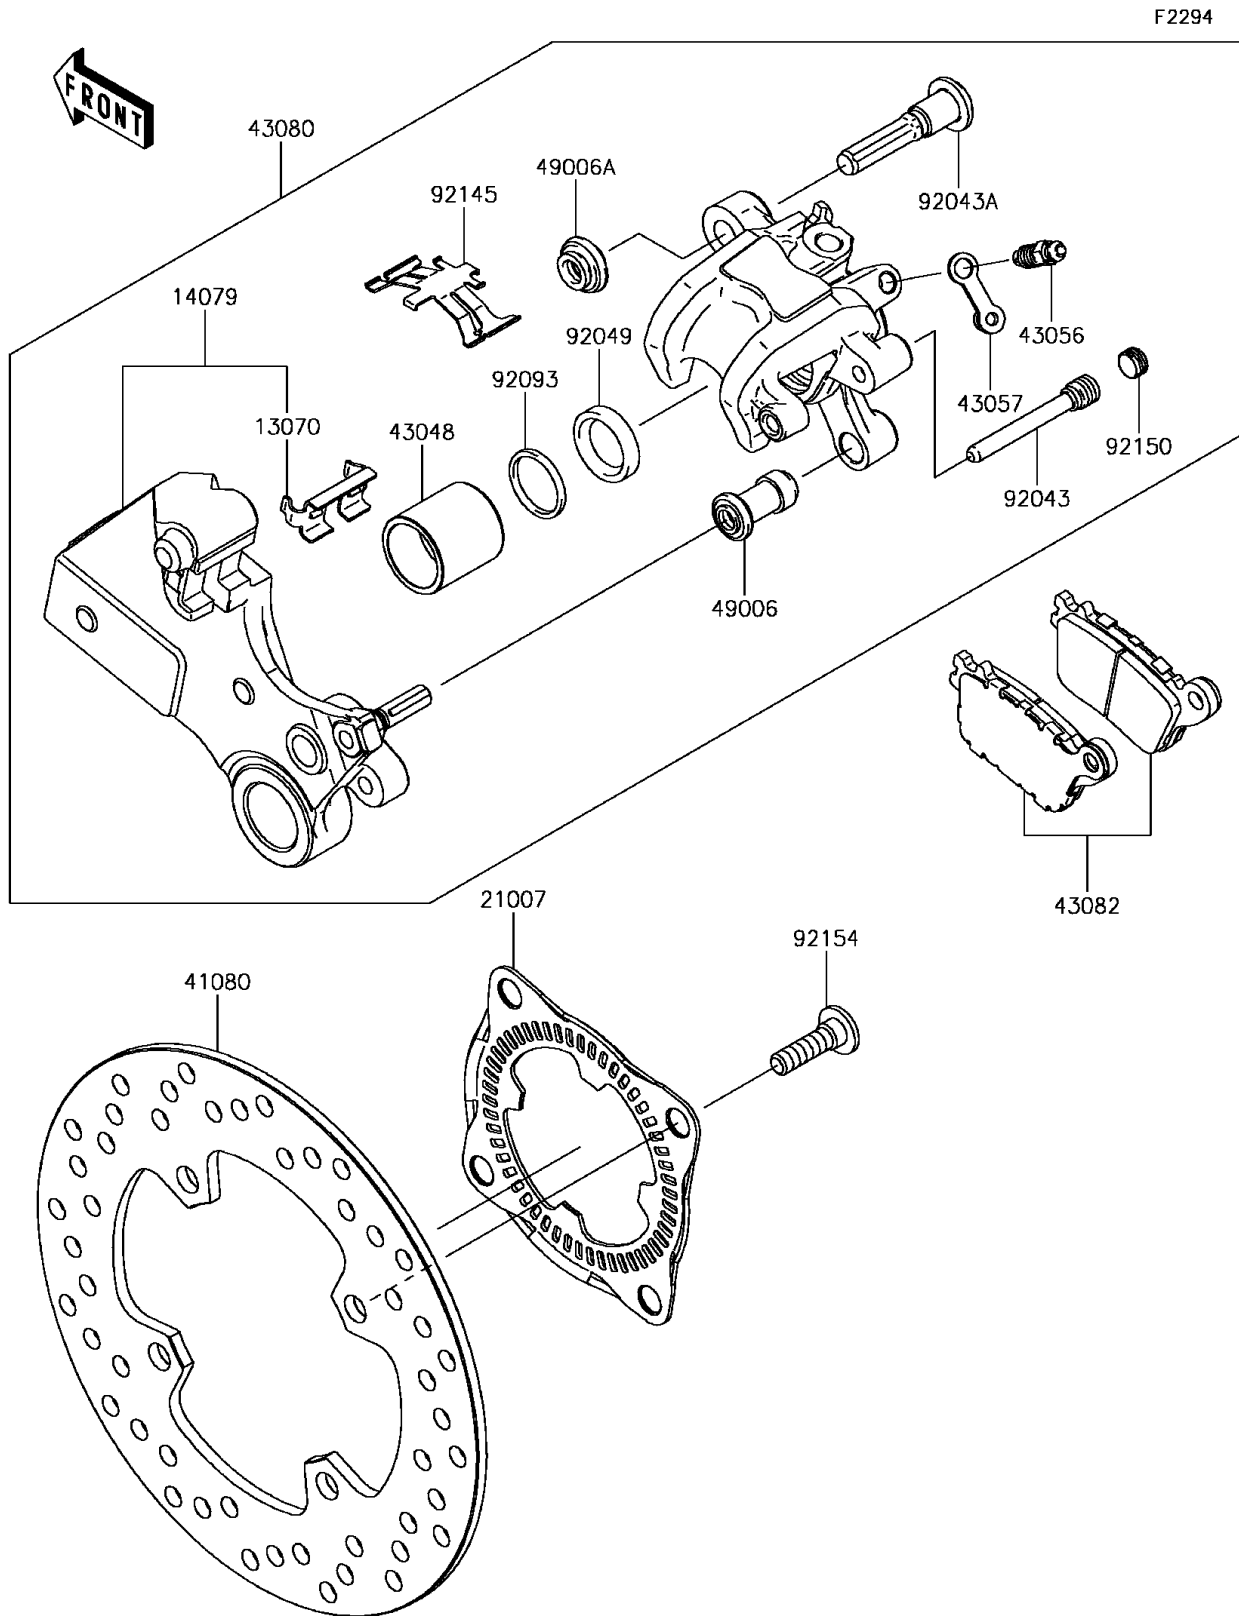

2016 Ninja ZX-10R KRT Edition

PARTS DIAGRAM

Rear Brake

2016 Ninja ZX-10R KRT Edition

PARTS LIST

Rear Brake

ITEM NAME	PART NUMBER	QUANTITY
-----------	-------------	----------
