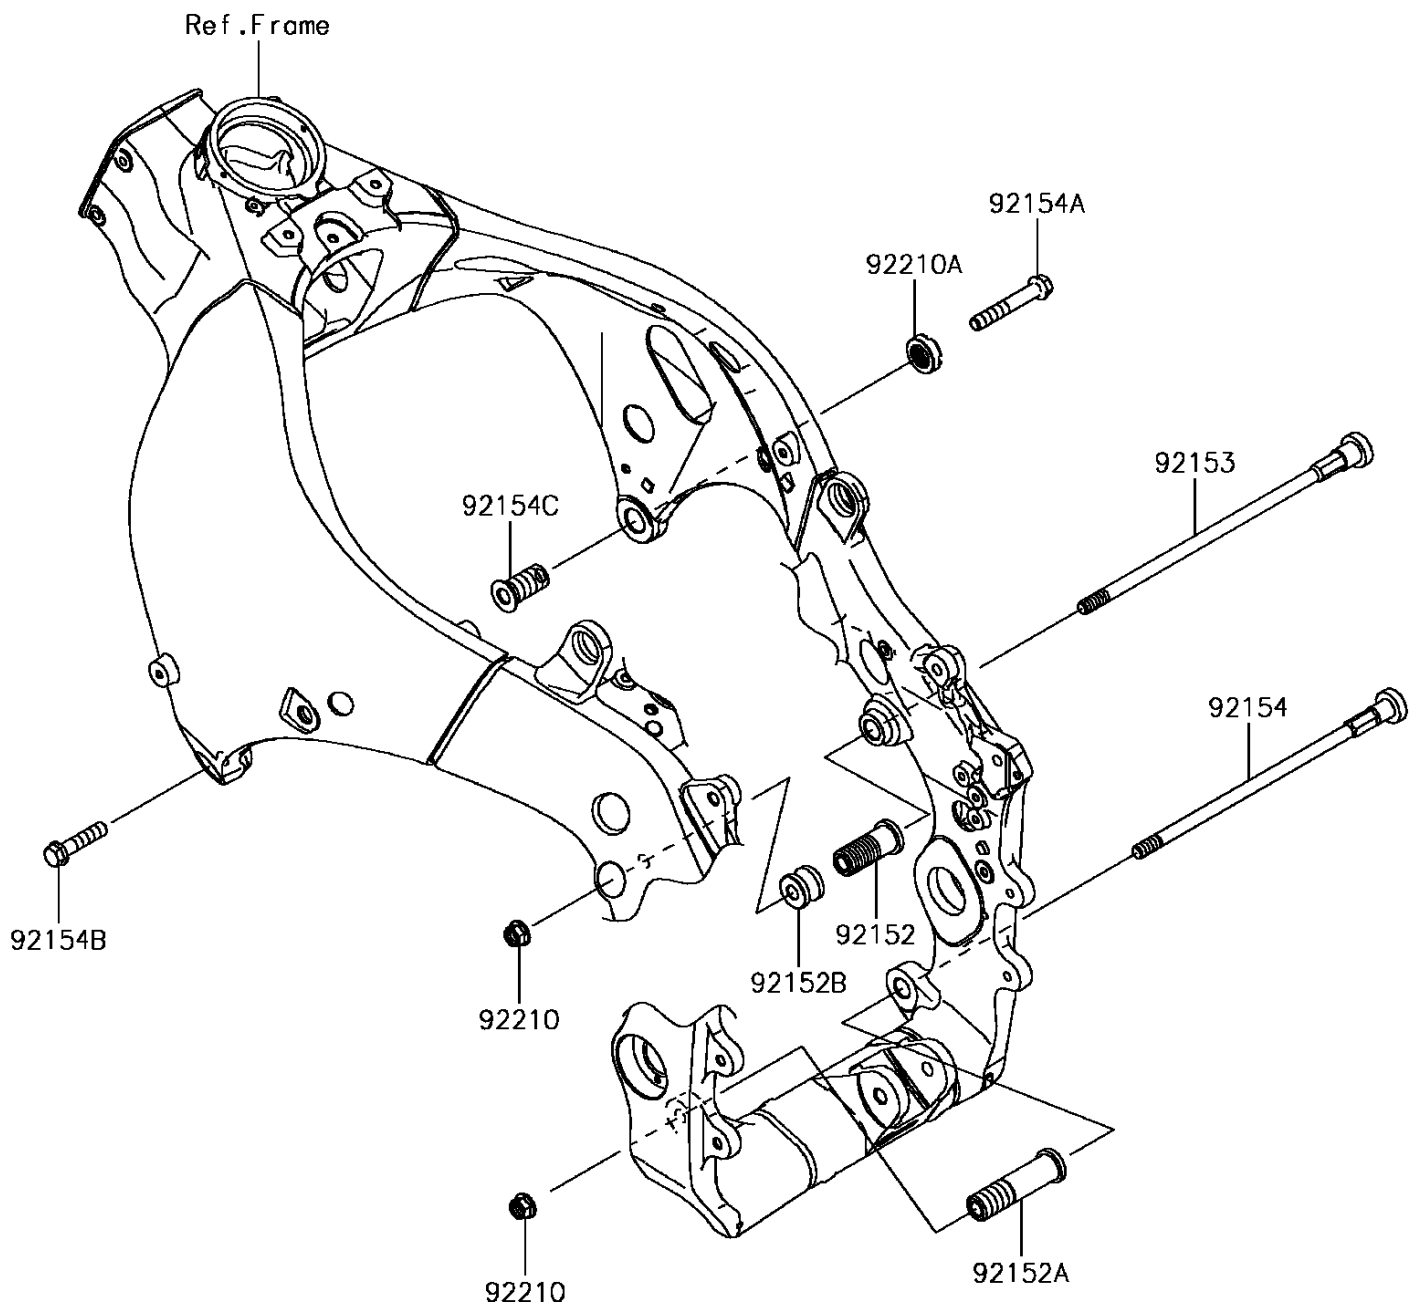

2016 Ninja ZX-10R KRT Edition

PARTS DIAGRAM

Engine Mount

F2122

2016 Ninja ZX-10R KRT Edition

PARTS LIST

Engine Mount

ITEM NAME

PART NUMBER

QUANTITY
