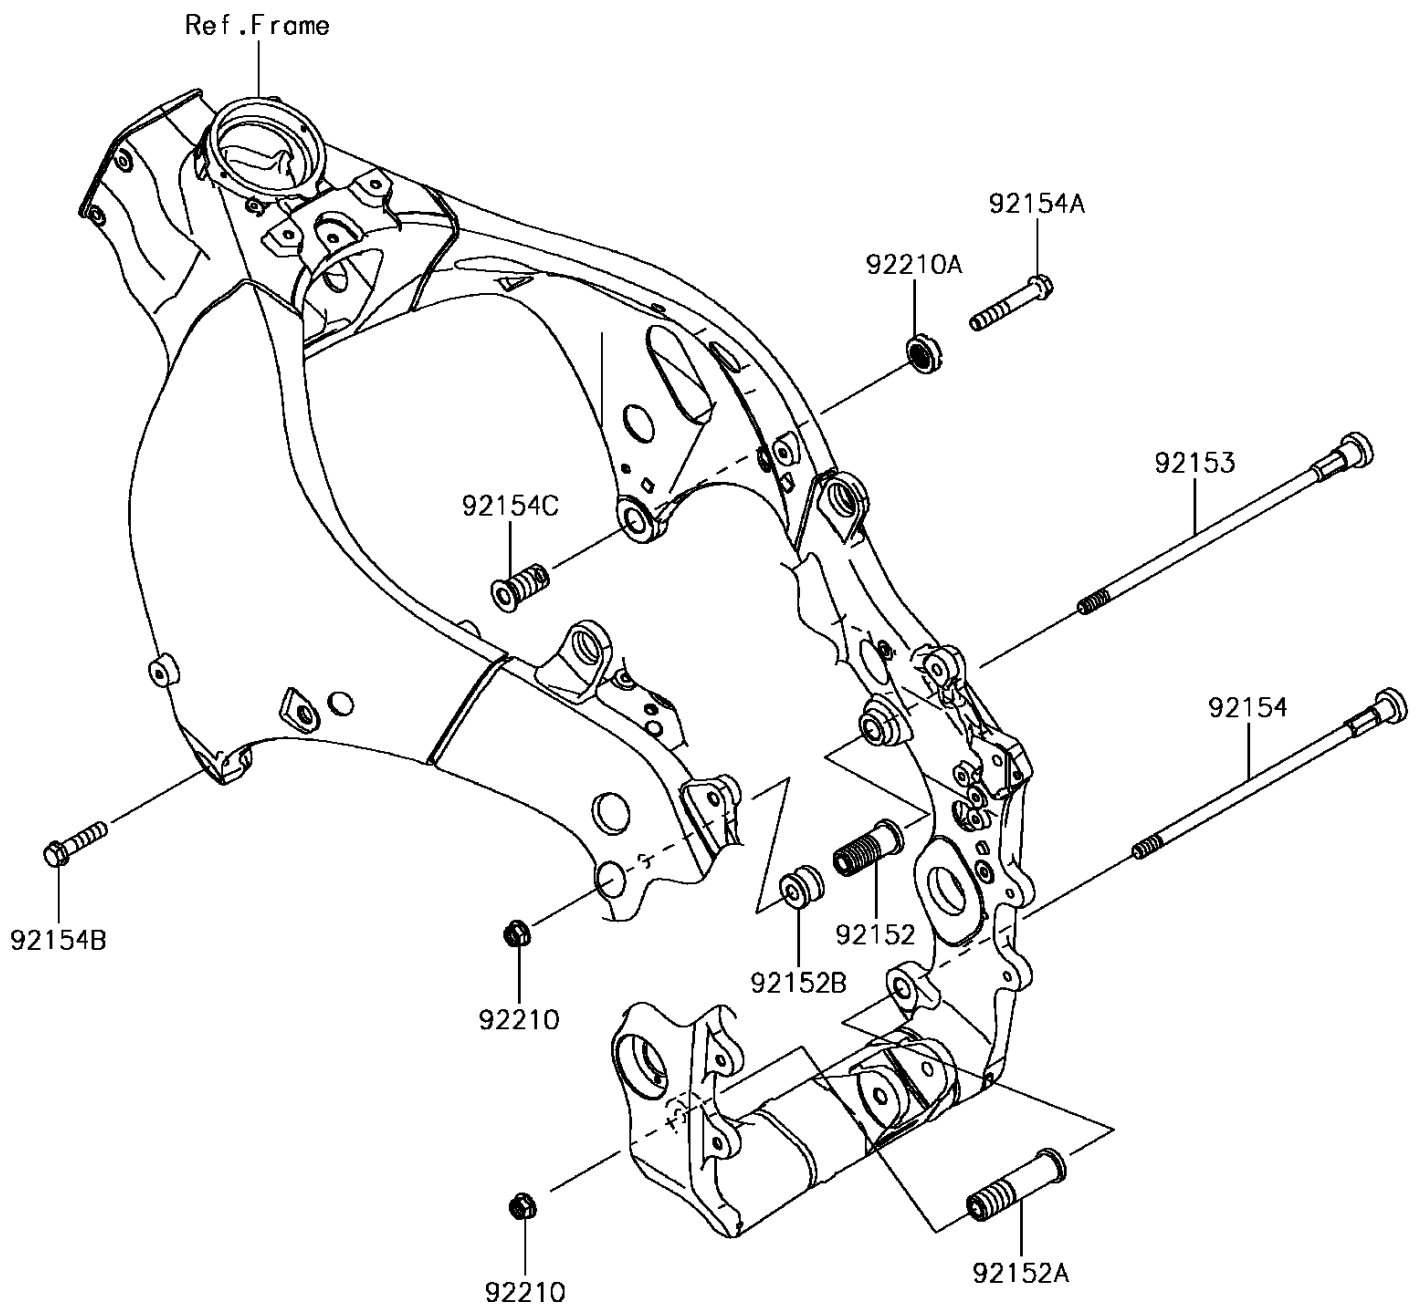

## PARTS DIAGRAM

### Engine Mount

F2122

## PARTS LIST

### Engine Mount

ITEM NAME	PART NUMBER	QUANTITY
COLLAR,ENGINE MOUNT (Ref # 92152)	92152-0076	1
COLLAR,10.5X20X80 (Ref # 92152A)	92152-0860	1
COLLAR (Ref # 92152B)	92152-0984	1
BOLT,SOCKET,10X279 (Ref # 92153)	92153-1329	1
BOLT,SOCKET,10X260 (Ref # 92154)	92154-0386	1
BOLT,FLANGED,10X65 (Ref # 92154A)	92154-1964	1
BOLT,FLANGED,10X40 (Ref # 92154B)	92154-1965	1
BOLT,SOCKET,18X38 (Ref # 92154C)	92154-1966	1
NUT,LOCK,FLANGED,10MM (Ref # 92210)	92210-1139	2
NUT,CASTLE,18MM (Ref # 92210A)	92210-1390	1