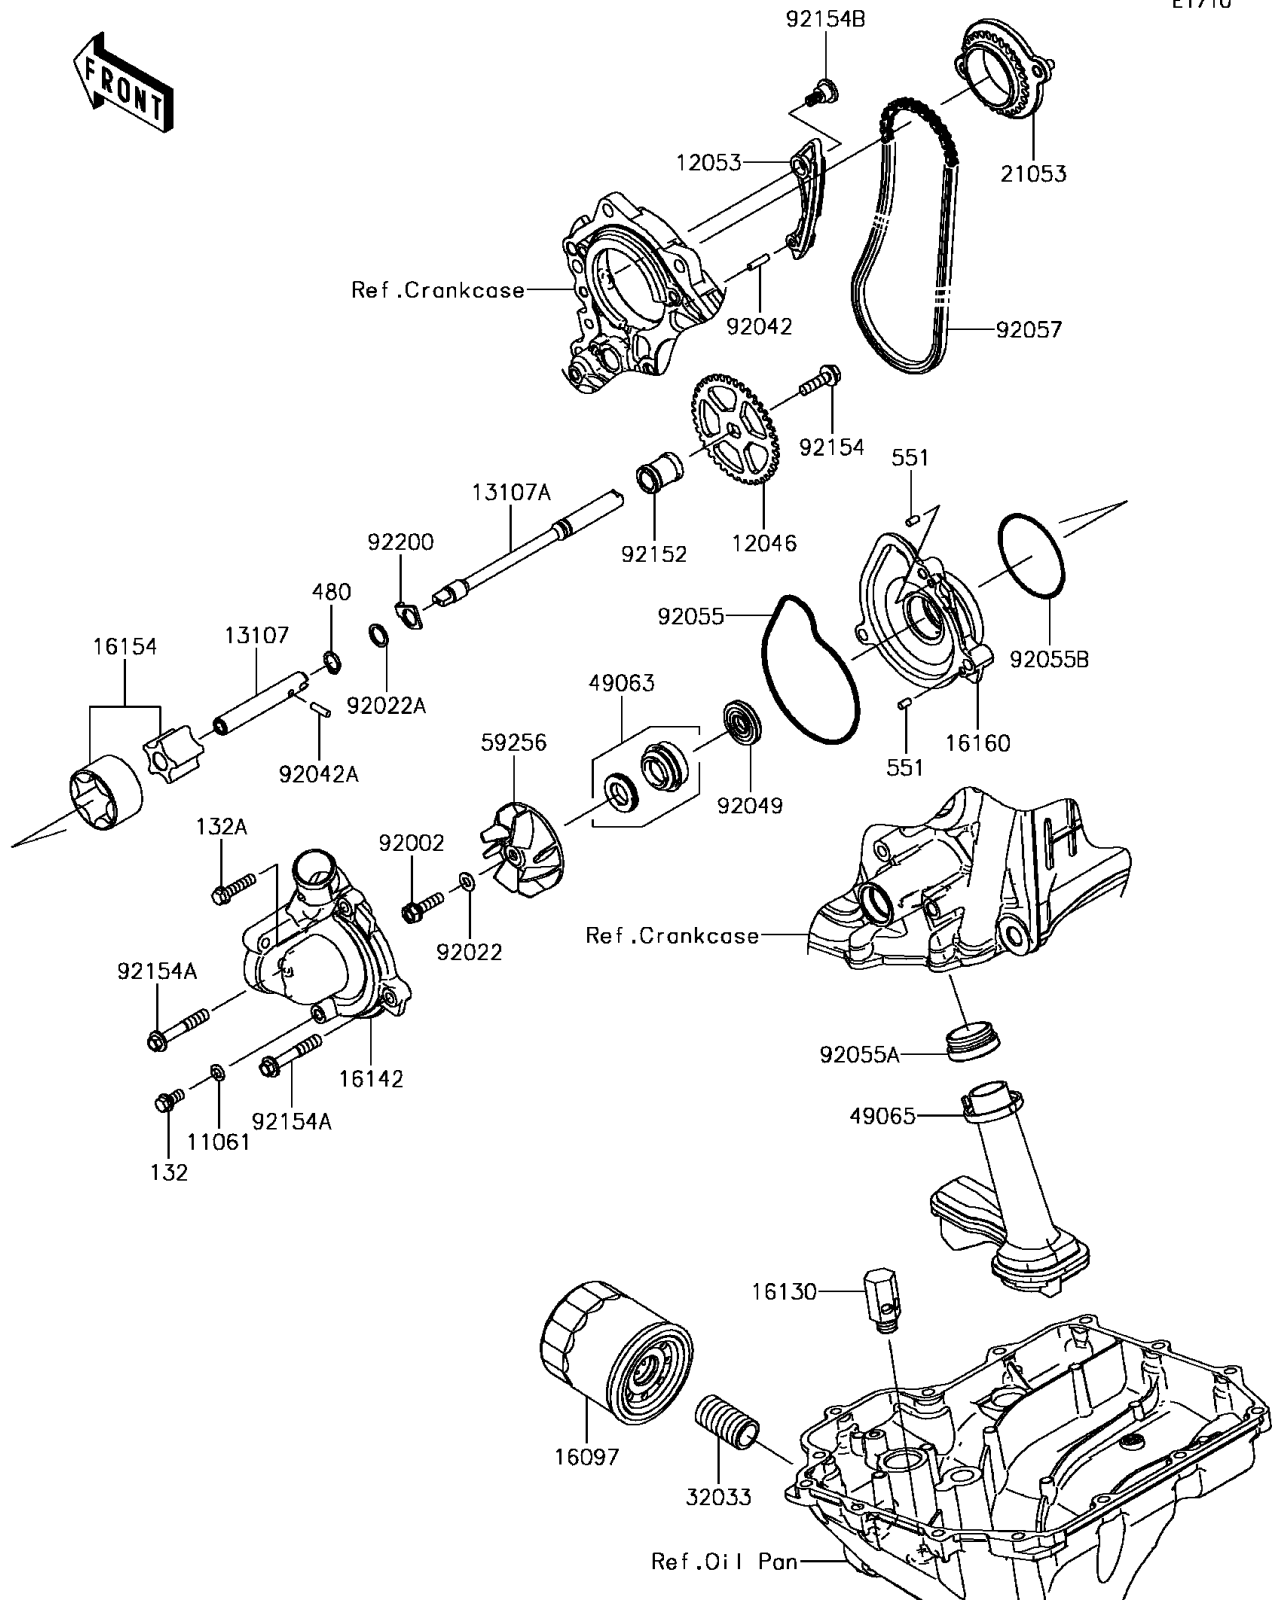

2016 Ninja ZX-10R KRT Edition

PARTS DIAGRAM

Oil Pump/Oil Filter

E1710

2016 Ninja ZX-10R KRT Edition

PARTS LIST

Oil Pump/Oil Filter

ITEM NAME	PART NUMBER	QUANTITY
-----------	-------------	----------
