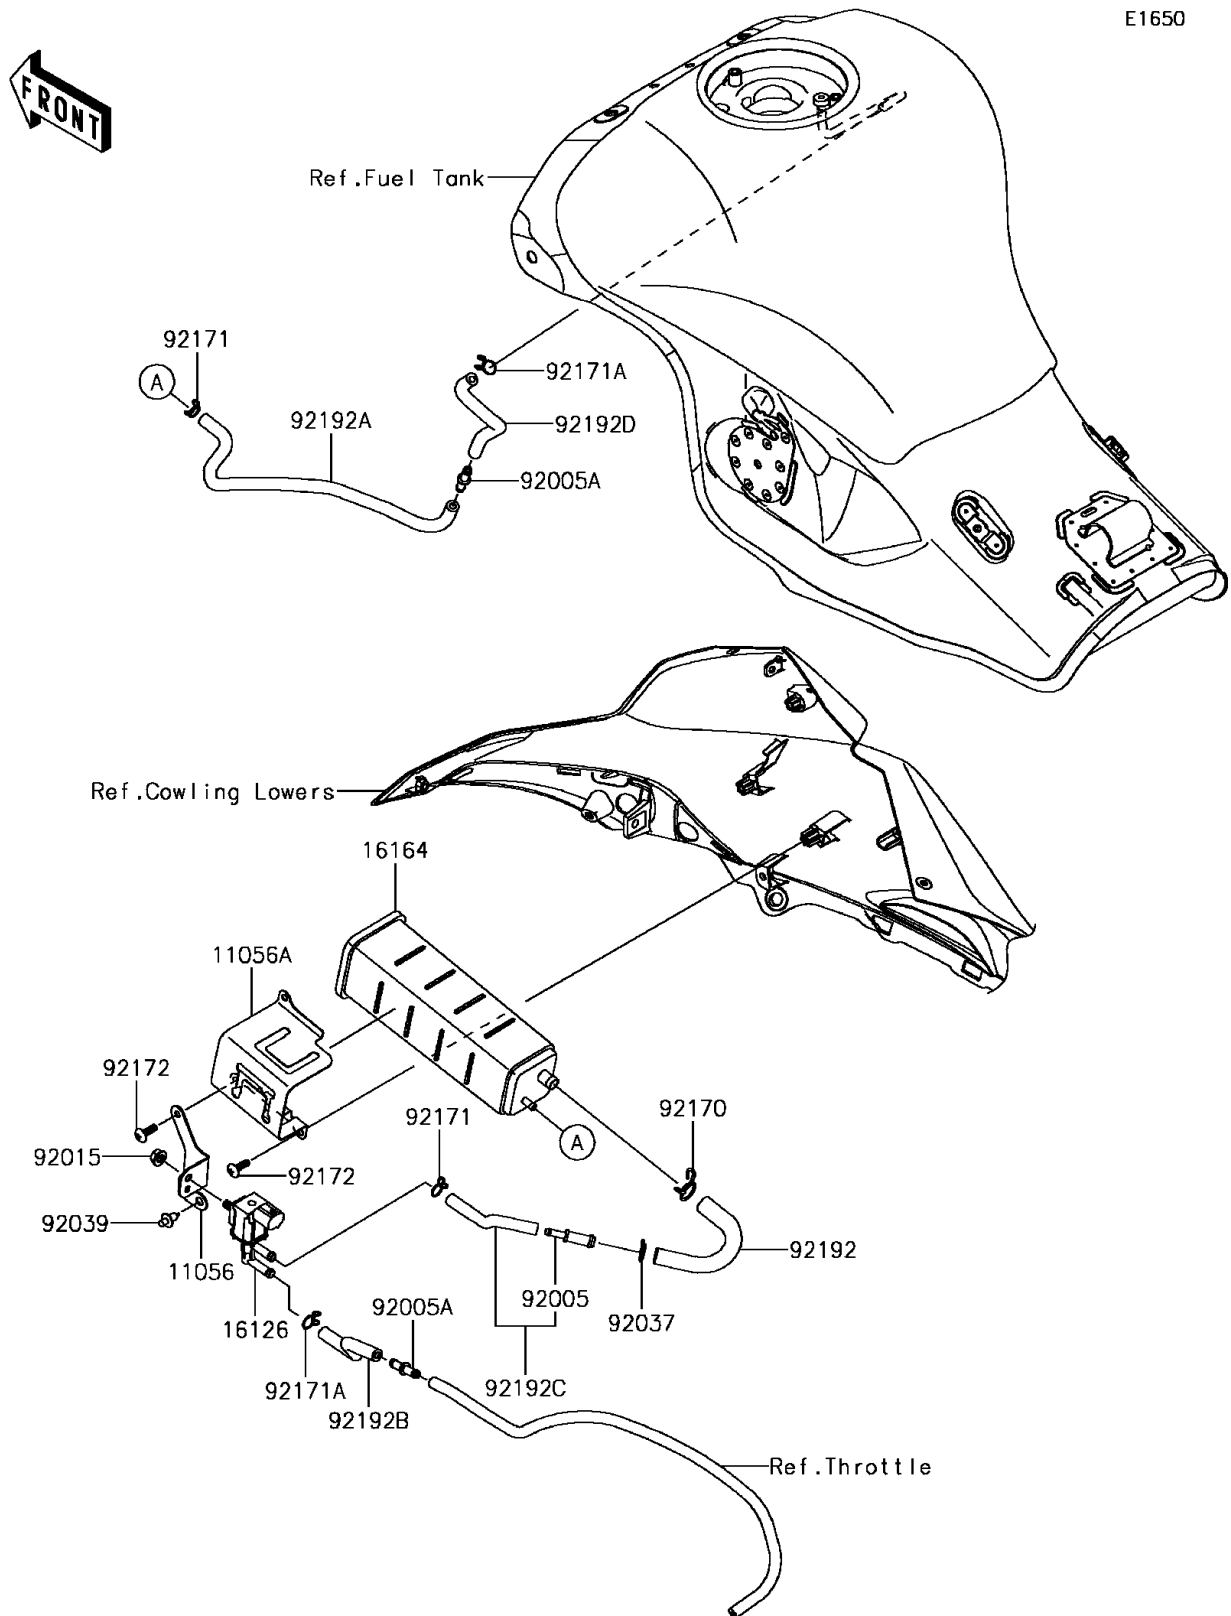

2016 Ninja ZX-10R KRT Edition

PARTS DIAGRAM

Fuel Evaporative System(CA)

E1650